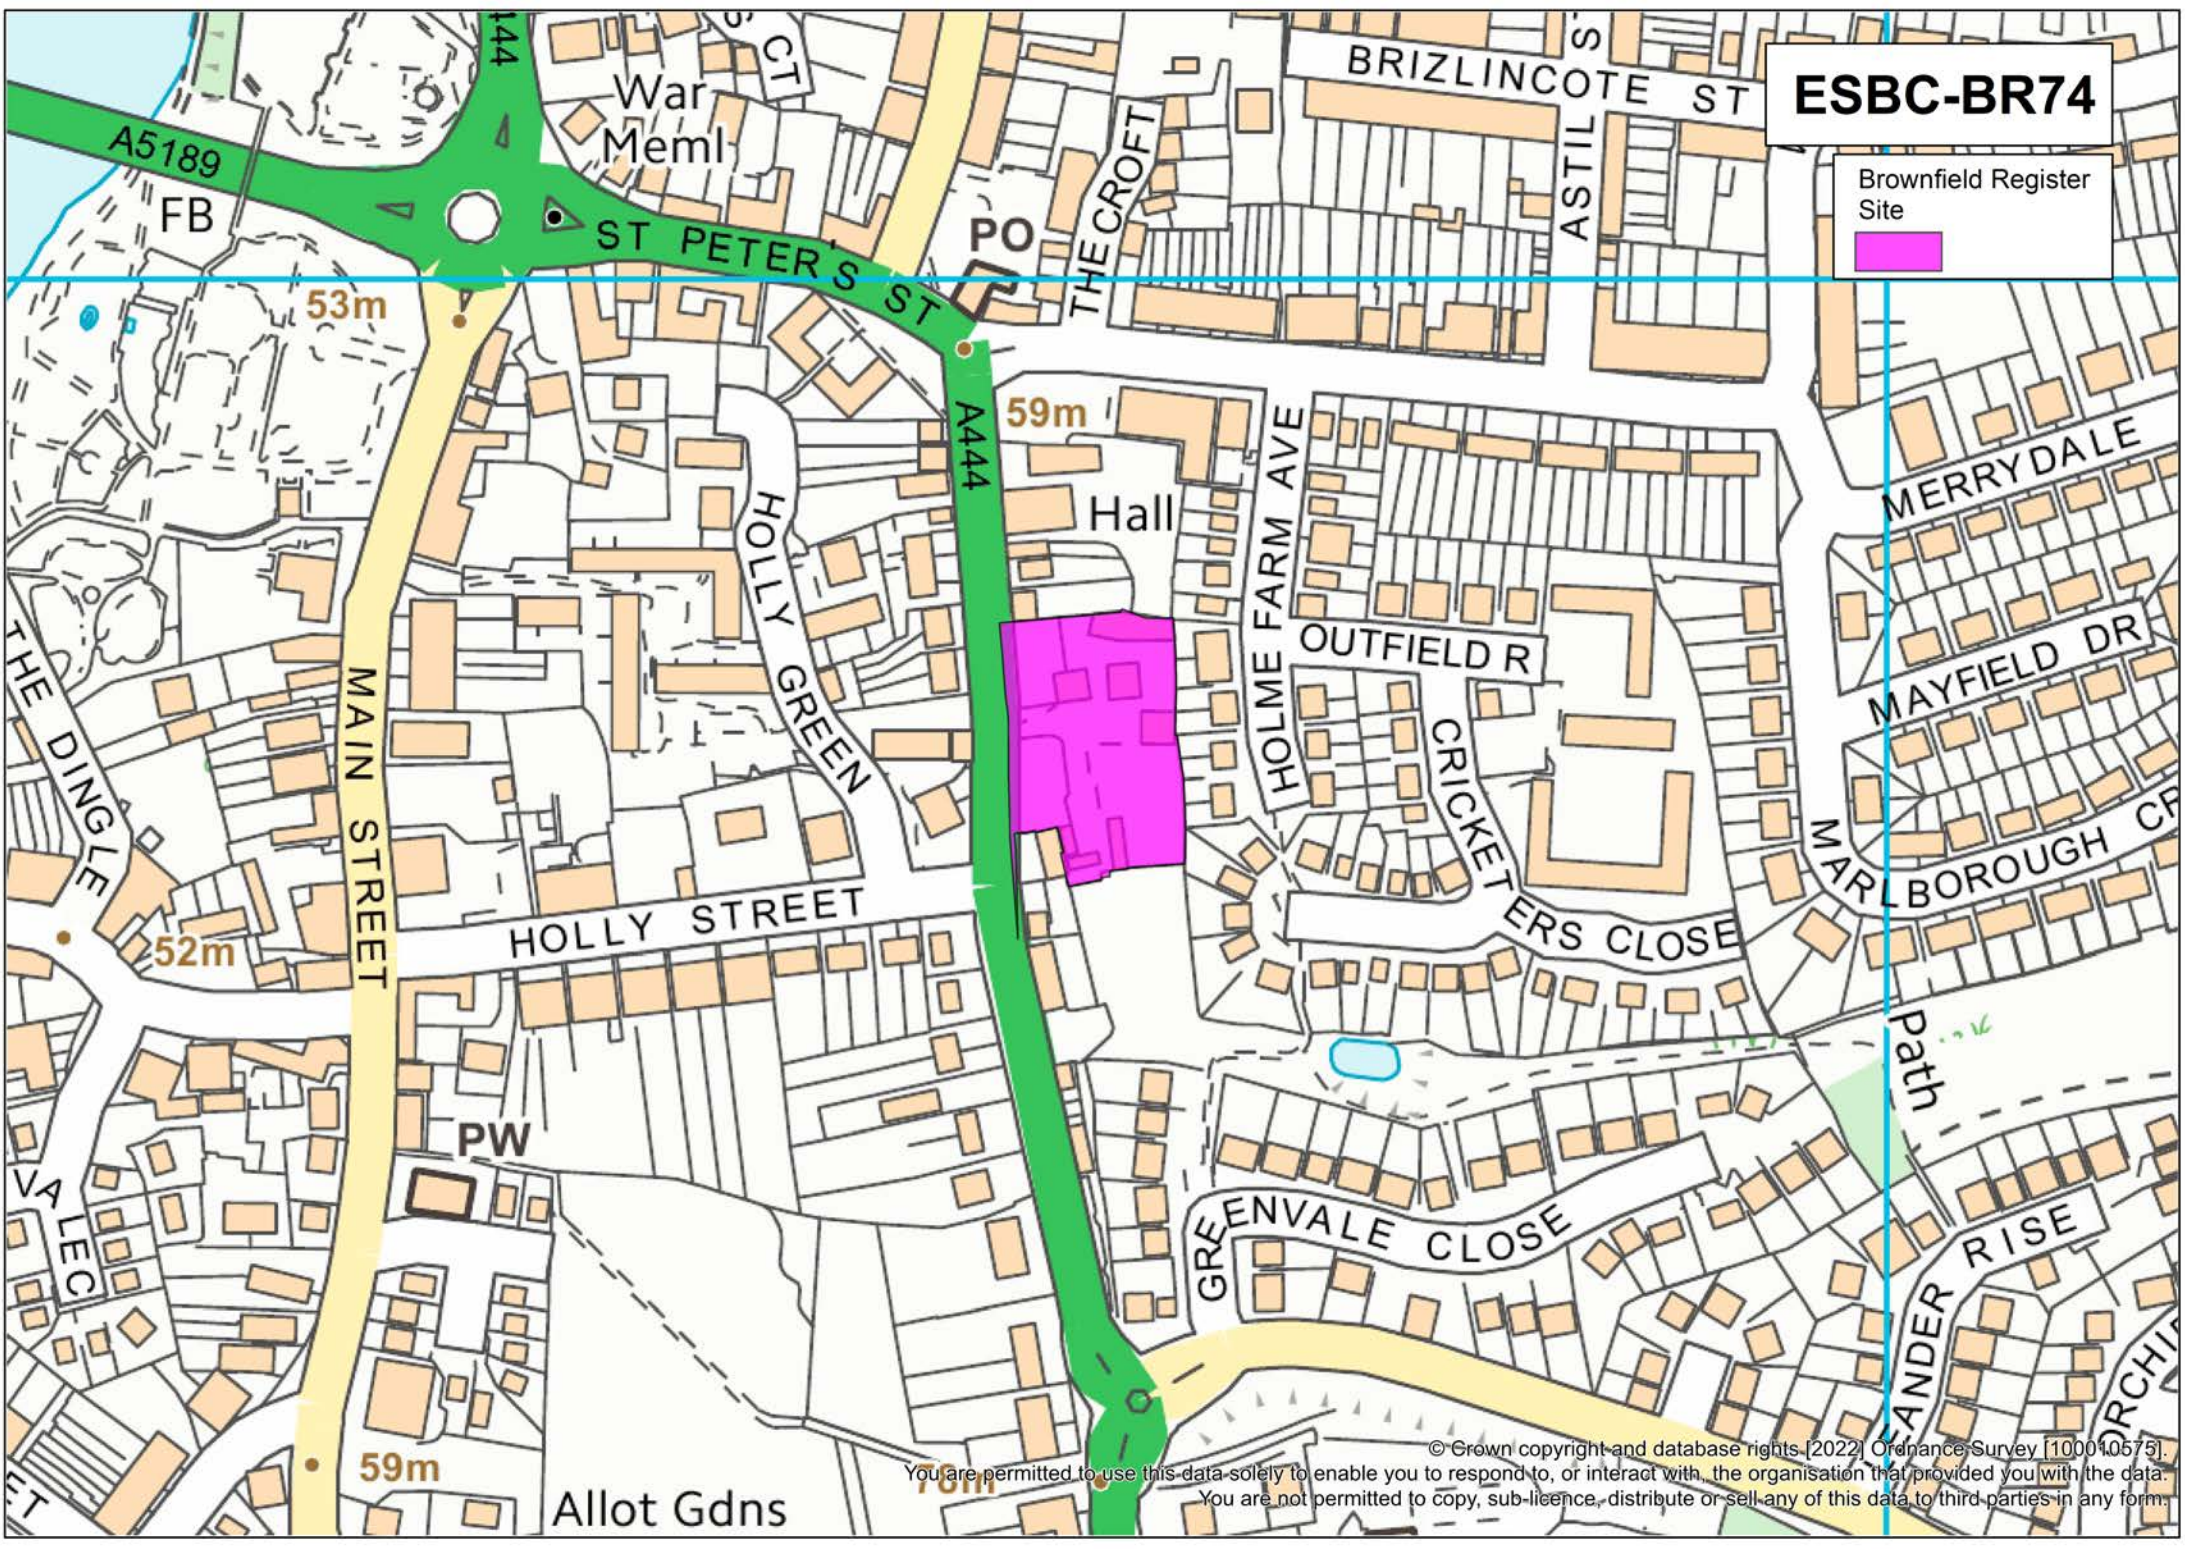

ESBC-BR74

Brownfield Register Site

© Crown copyright and database rights [2022] Ordnance Survey [100010675].
You are permitted to use this data solely to enable you to respond to, or interact with, the organisation that provided you with the data.
You are not permitted to copy, sub-licence, distribute or sell any of this data to third parties in any form.