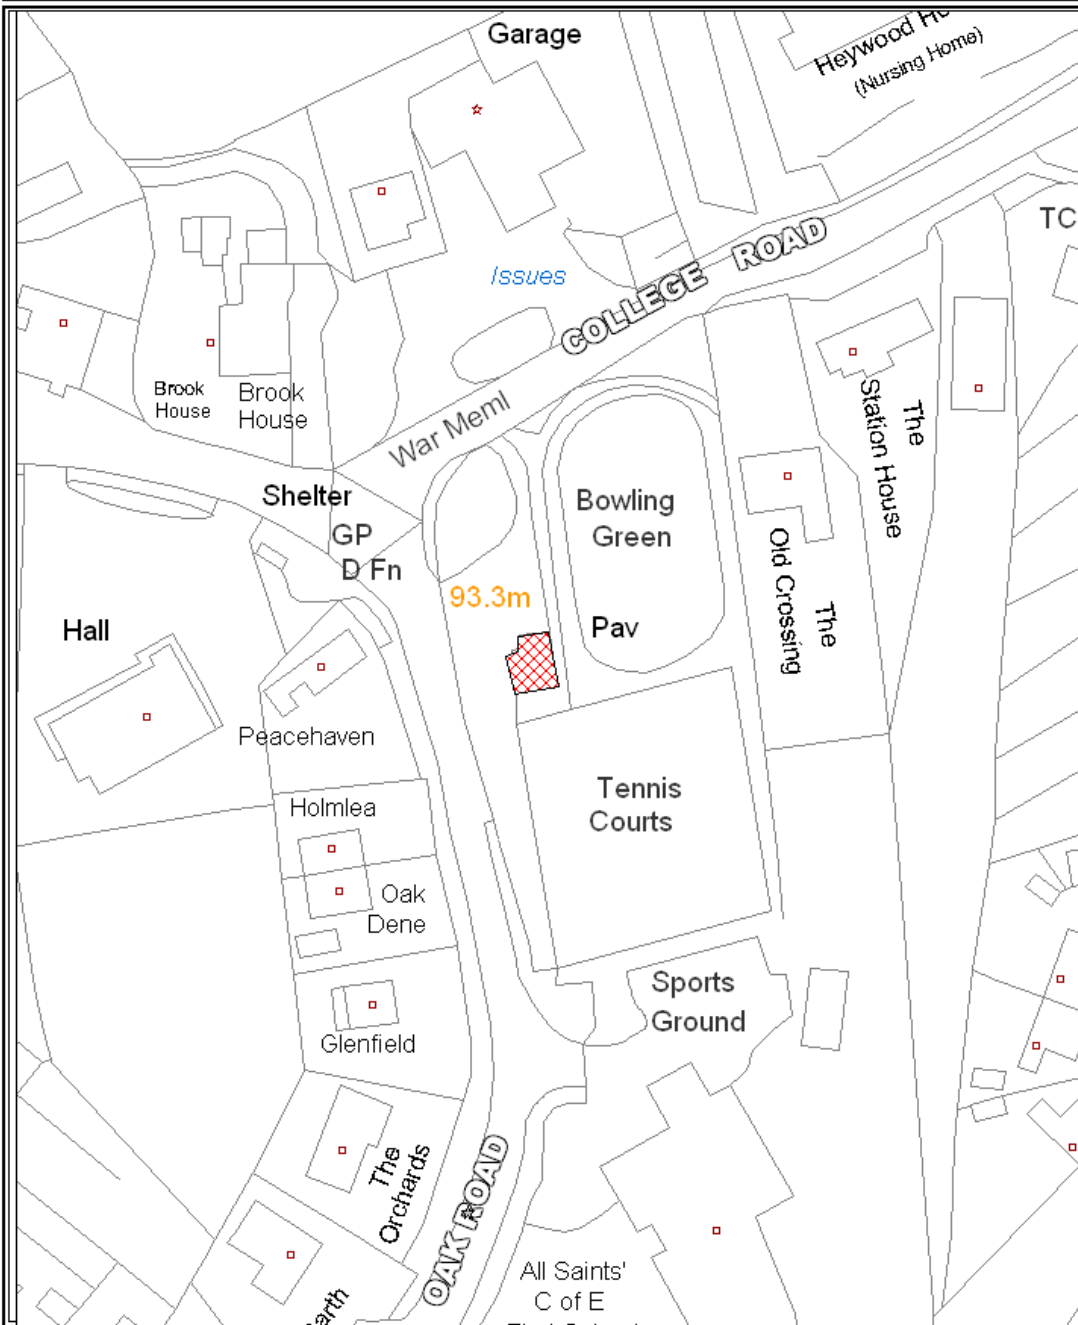

DENSTON OAK ROAD PLAY AREA FENCED

This map is reproduced from Ordnance Survey material with the permission of Ordnance Survey on behalf of the Controller of Her Majesty's Stationery Office, © Crown Copyright. Unauthorised reproduction infringes Crown copyright and may lead to prosecution or civil proceedings. Licence No. 100010575 (2009)

<p>No Window</p>	<p>Green Spaces Mills Lane, off Derby Street Burton upon Trent Staffordshire DE14 2NS</p>	<p>Tel: 01283 508013 Fax: 01283 563408 trudi.joyce@eaststaffsbc.gov.uk www.eaststaffsbc.gov.uk</p>	<p>Scale: xxxxxxx Date: 1/11/09 Ref: xxxxxxx</p> 
------------------	---	--	--