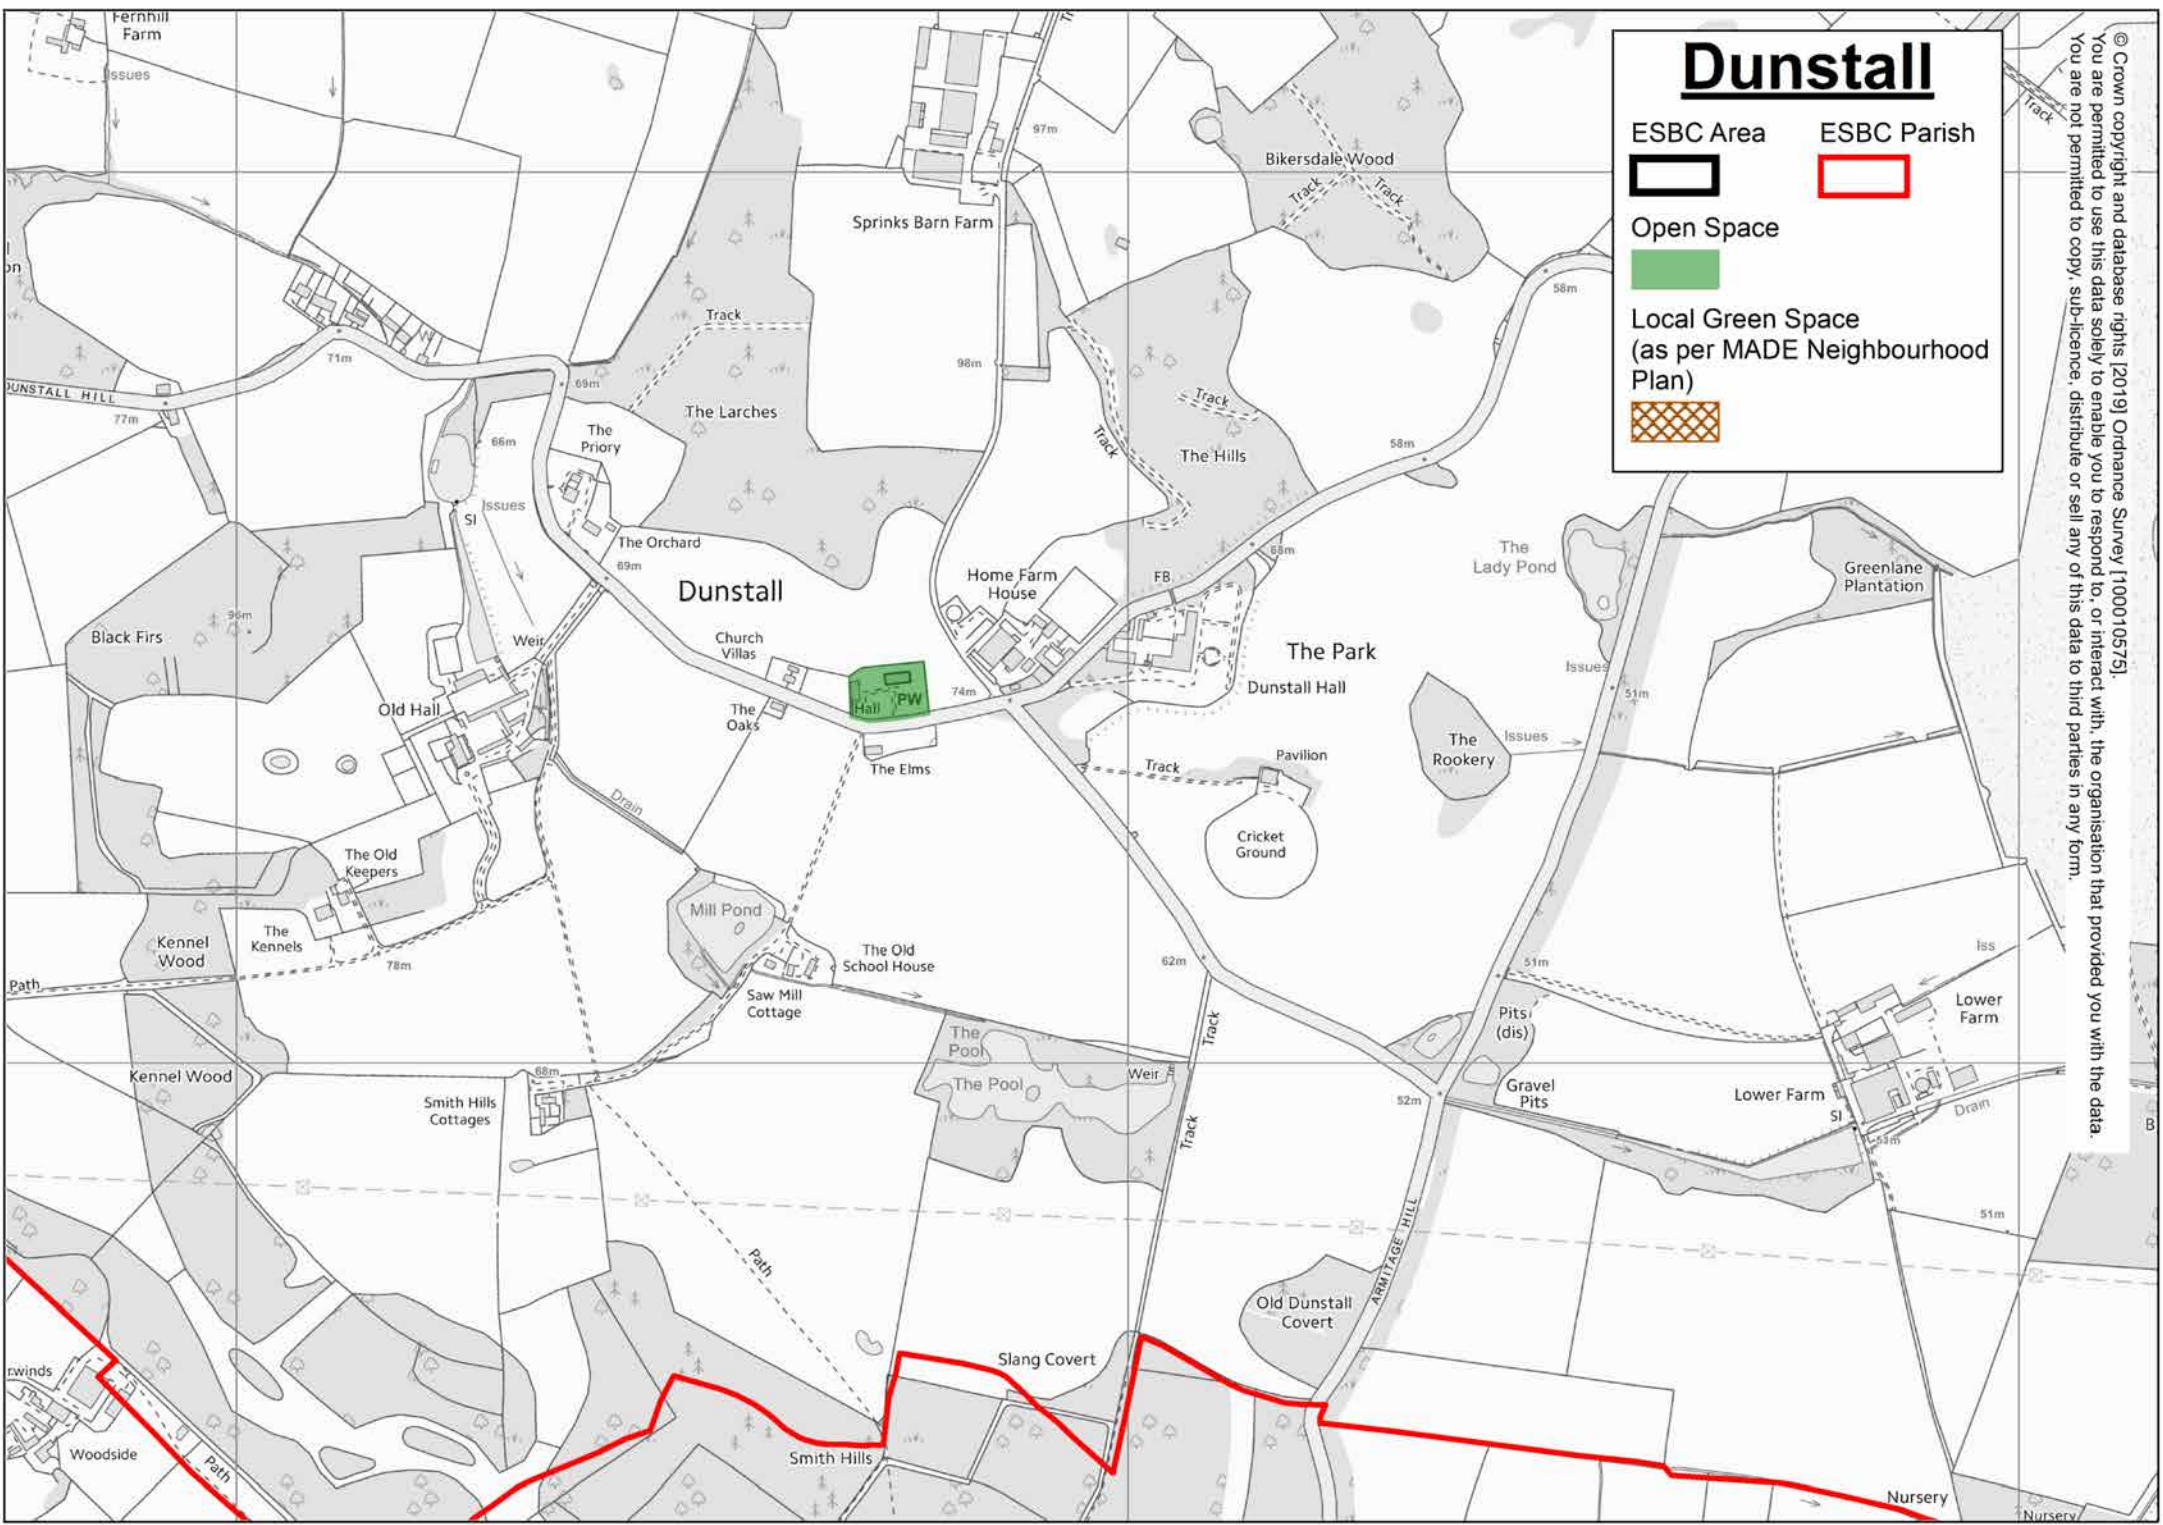

Dunstall

ESBC Area  ESBC Parish 

Open Space 

Local Green Space (as per MADE Neighbourhood Plan) 

© Crown copyright and database rights [2019] Ordnance Survey [100010575].
You are permitted to use this data solely to enable you to respond to, or interact with, the organisation that provided you with the data.
You are not permitted to copy, sub-licence, distribute or sell any of this data to third parties in any form.