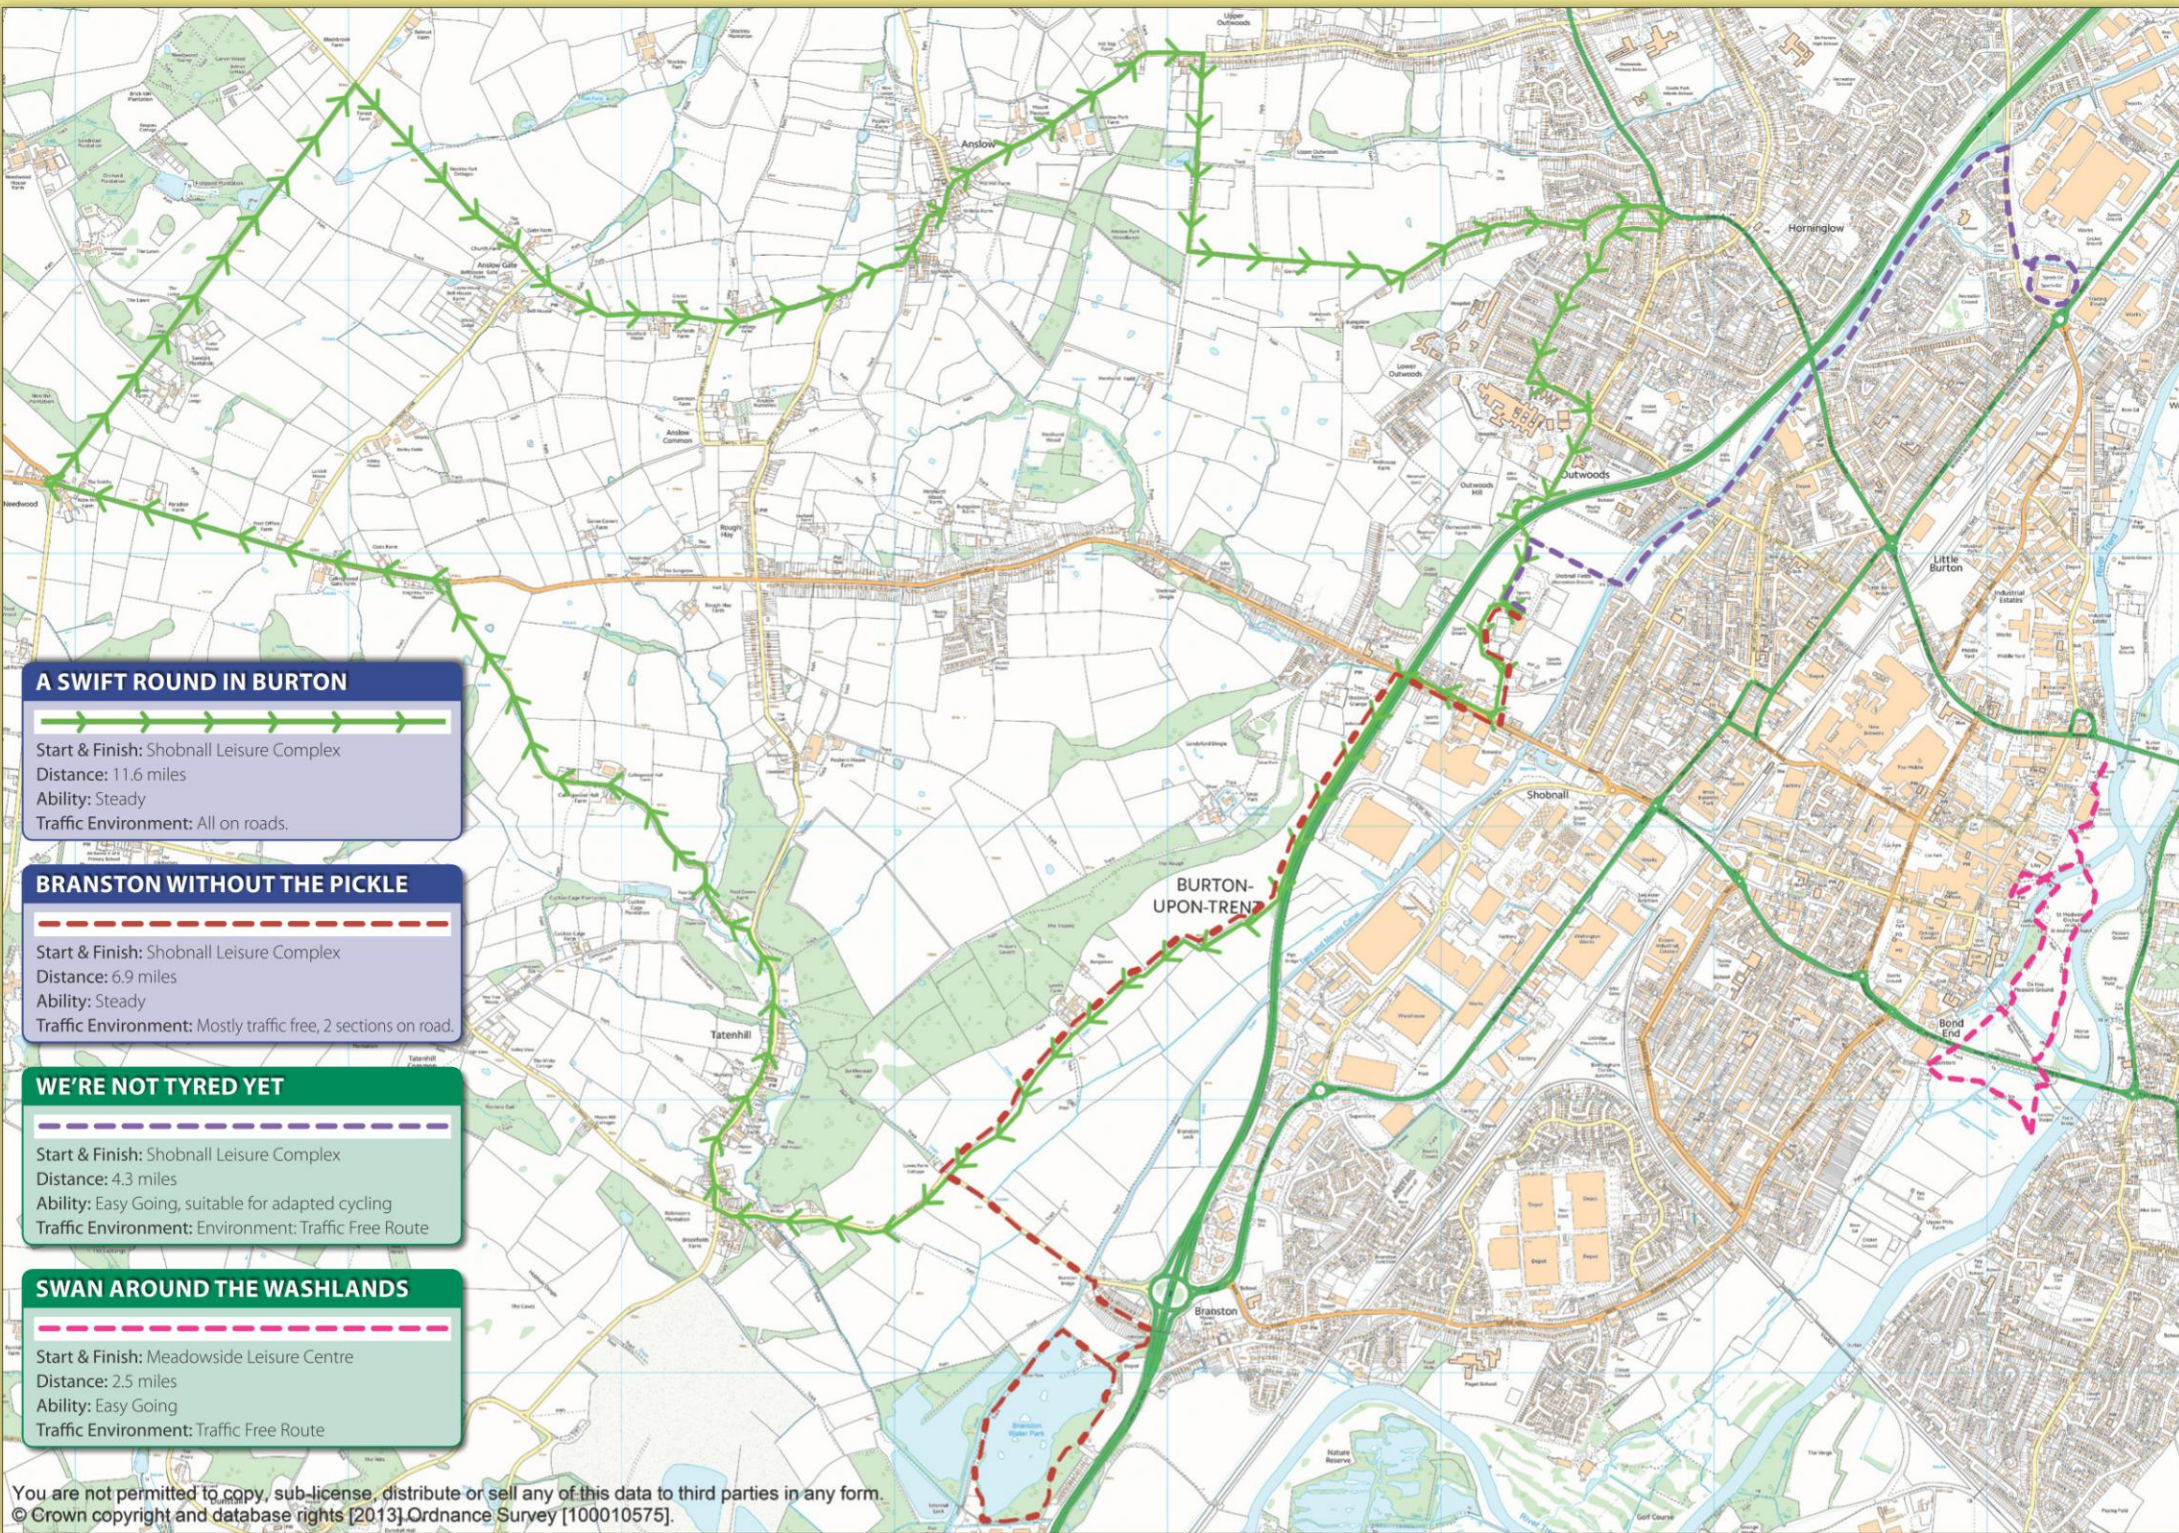

A SWIFT ROUND IN BURTON

Start & Finish: Shobnall Leisure Complex
Distance: 11.6 miles
Ability: Steady
Traffic Environment: All on roads.

BRANSTON WITHOUT THE PICKLE

Start & Finish: Shobnall Leisure Complex
Distance: 6.9 miles
Ability: Steady
Traffic Environment: Mostly traffic free, 2 sections on road.

WE'RE NOT TYRED YET

Start & Finish: Shobnall Leisure Complex
Distance: 4.3 miles
Ability: Easy Going, suitable for adapted cycling
Traffic Environment: Environment: Traffic Free Route

SWAN AROUND THE WASHLANDS

Start & Finish: Meadowside Leisure Centre
Distance: 2.5 miles
Ability: Easy Going
Traffic Environment: Traffic Free Route

A JOURNEY THROUGH THE LANES

Start & Finish: Shobnall Leisure Complex
Distance: 24 miles
Ability: Challenging
Traffic Environment: All on roads.

EXCAVATE THE LAKE

Start & Finish: JCB Lakeside Club, Rocester

Distance: 2.5 miles (2 laps)

Ability: Easy Going

Traffic Environment: Traffic Free route