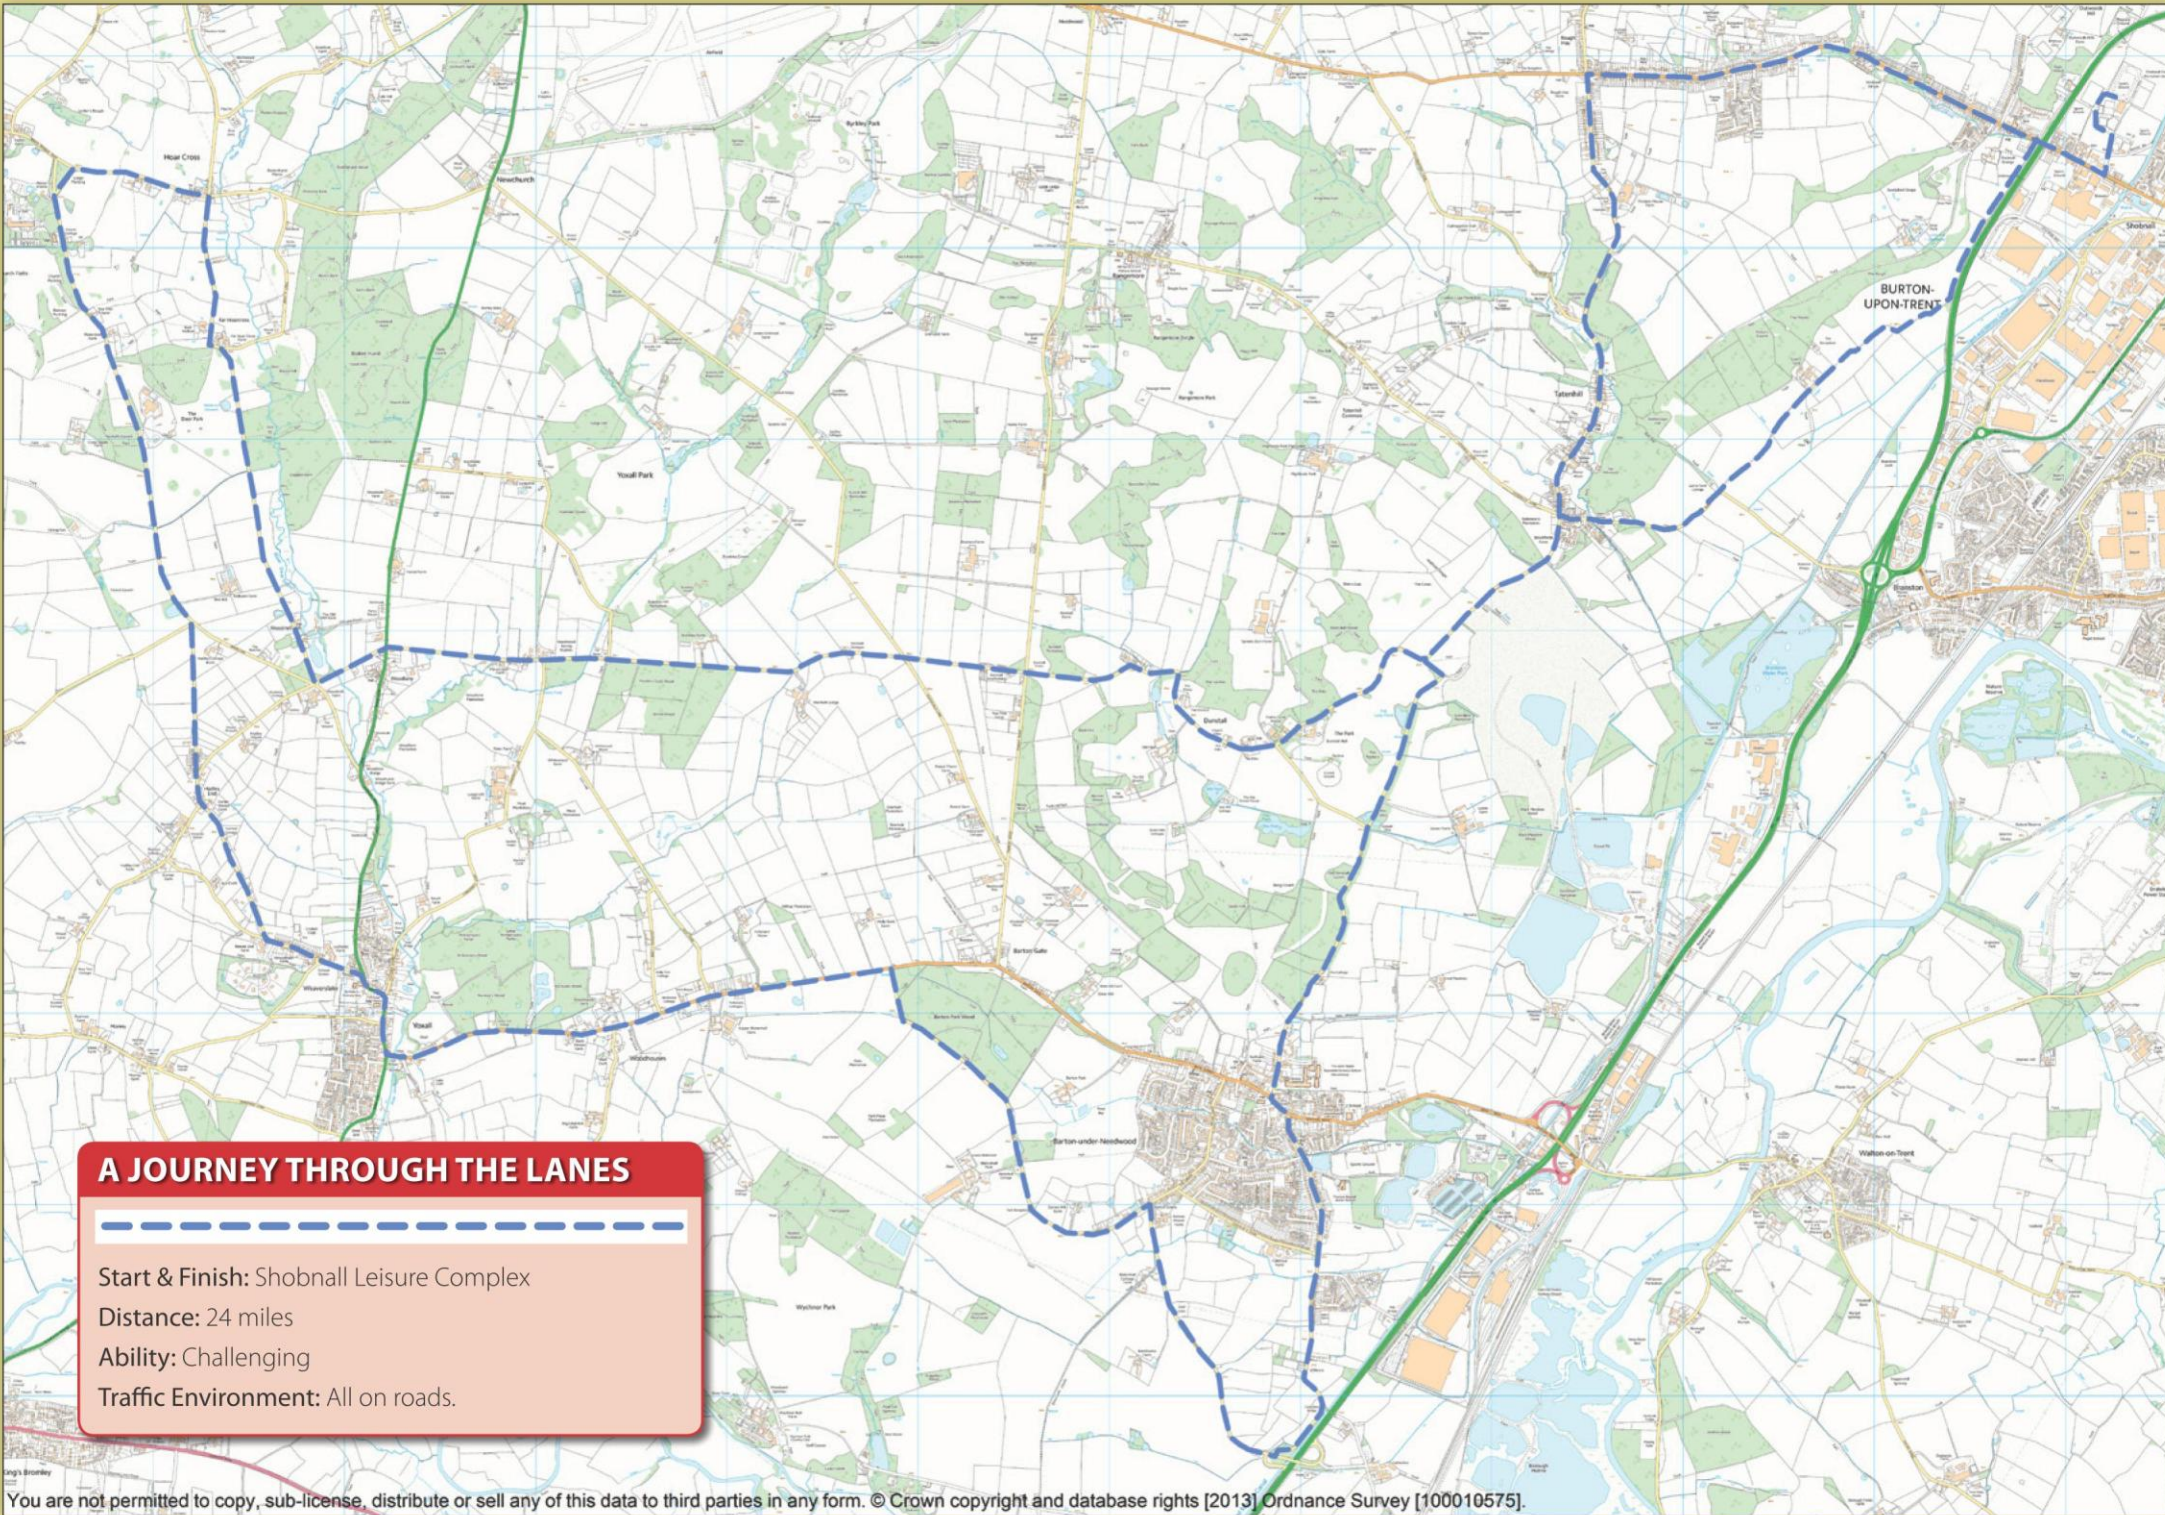

A SWIFT ROUND IN BURTON

Start & Finish: Shobnall Leisure Complex
Distance: 11.6 miles
Ability: Steady
Traffic Environment: All on roads.

BRANSTON WITHOUT THE PICKLE

Start & Finish: Shobnall Leisure Complex
Distance: 6.9 miles
Ability: Steady
Traffic Environment: Mostly traffic free, 2 sections on road.

WE'RE NOT TYRED YET

Start & Finish: Shobnall Leisure Complex
Distance: 4.3 miles
Ability: Easy Going, suitable for adapted cycling
Traffic Environment: Environment: Traffic Free Route

SWAN AROUND THE WASHLANDS

Start & Finish: Meadowside Leisure Centre
Distance: 2.5 miles
Ability: Easy Going
Traffic Environment: Traffic Free Route

A JOURNEY THROUGH THE LANES

Start & Finish: Shobnall Leisure Complex
Distance: 24 miles
Ability: Challenging
Traffic Environment: All on roads.

EXCAVATE THE LAKE

Start & Finish: JCB Lakeside Club, Rocester

Distance: 2.5 miles (2 laps)

Ability: Easy Going

Traffic Environment: Traffic Free route