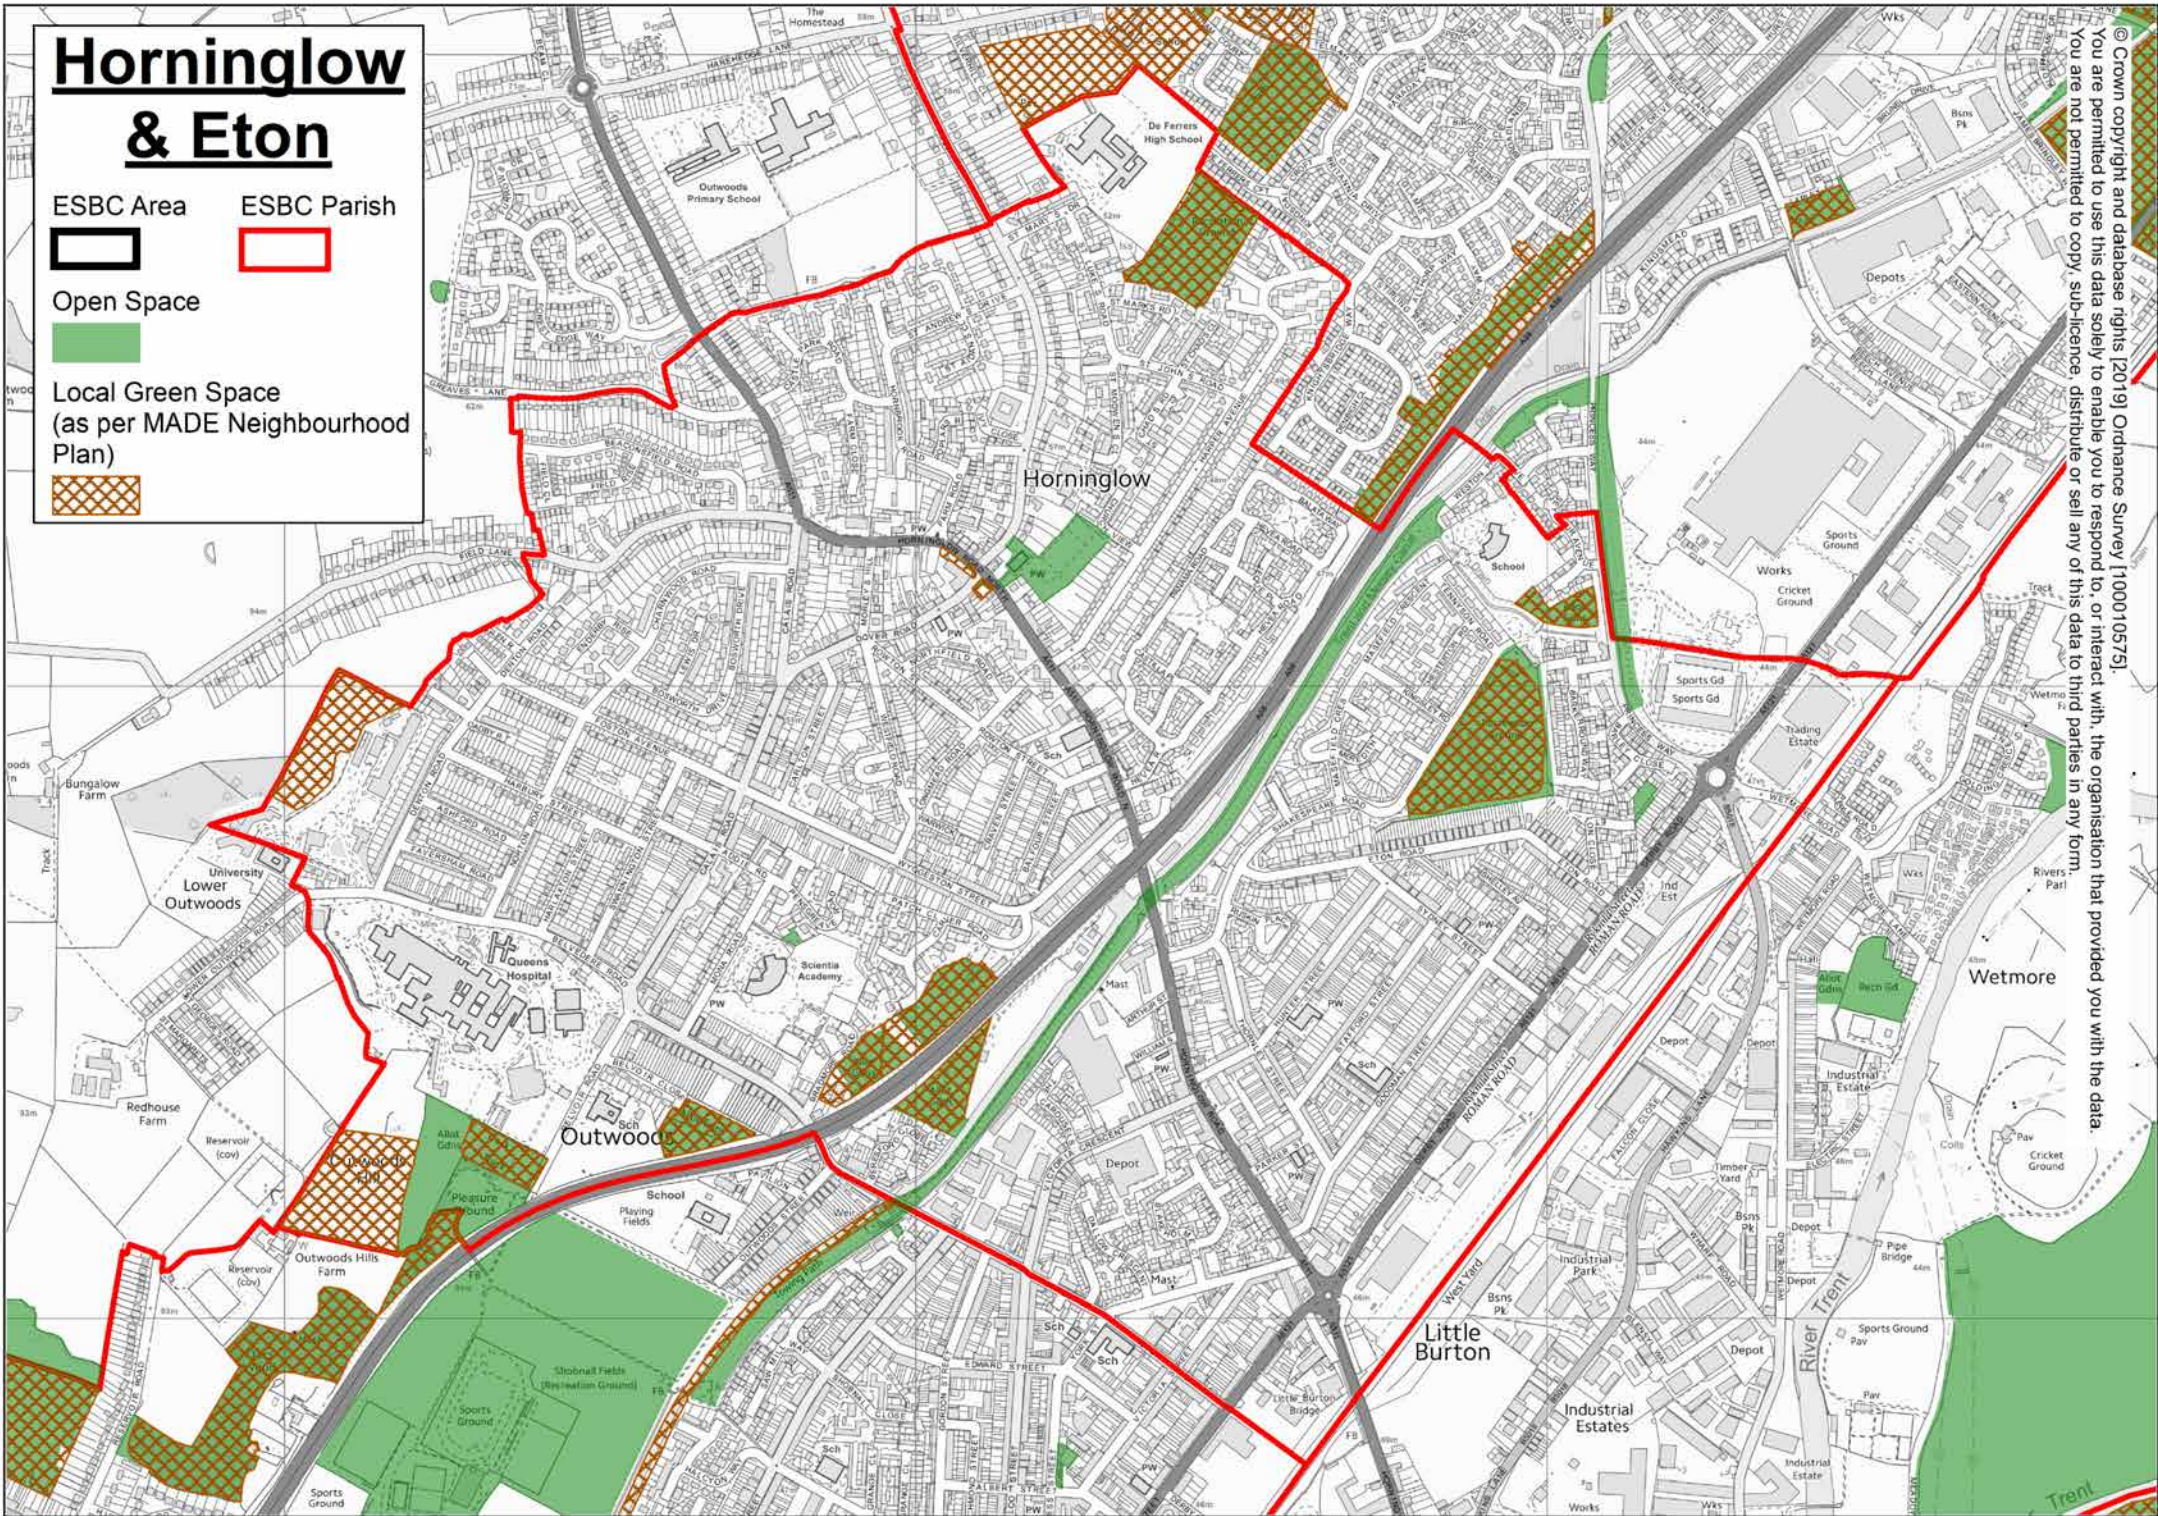

# Horninglow & Eton

ESBC Area

Open Space

Local Green Space  
(as per MADE Neighbourhood Plan)

ESBC Parish

© Crown copyright and database rights [2019] Ordnance Survey [100010575].  
You are permitted to use this data solely to enable you to respond to, or interact with, the organisation that provided you with the data.  
You are not permitted to copy, sub-licence, distribute or sell any of this data to third parties in any form.