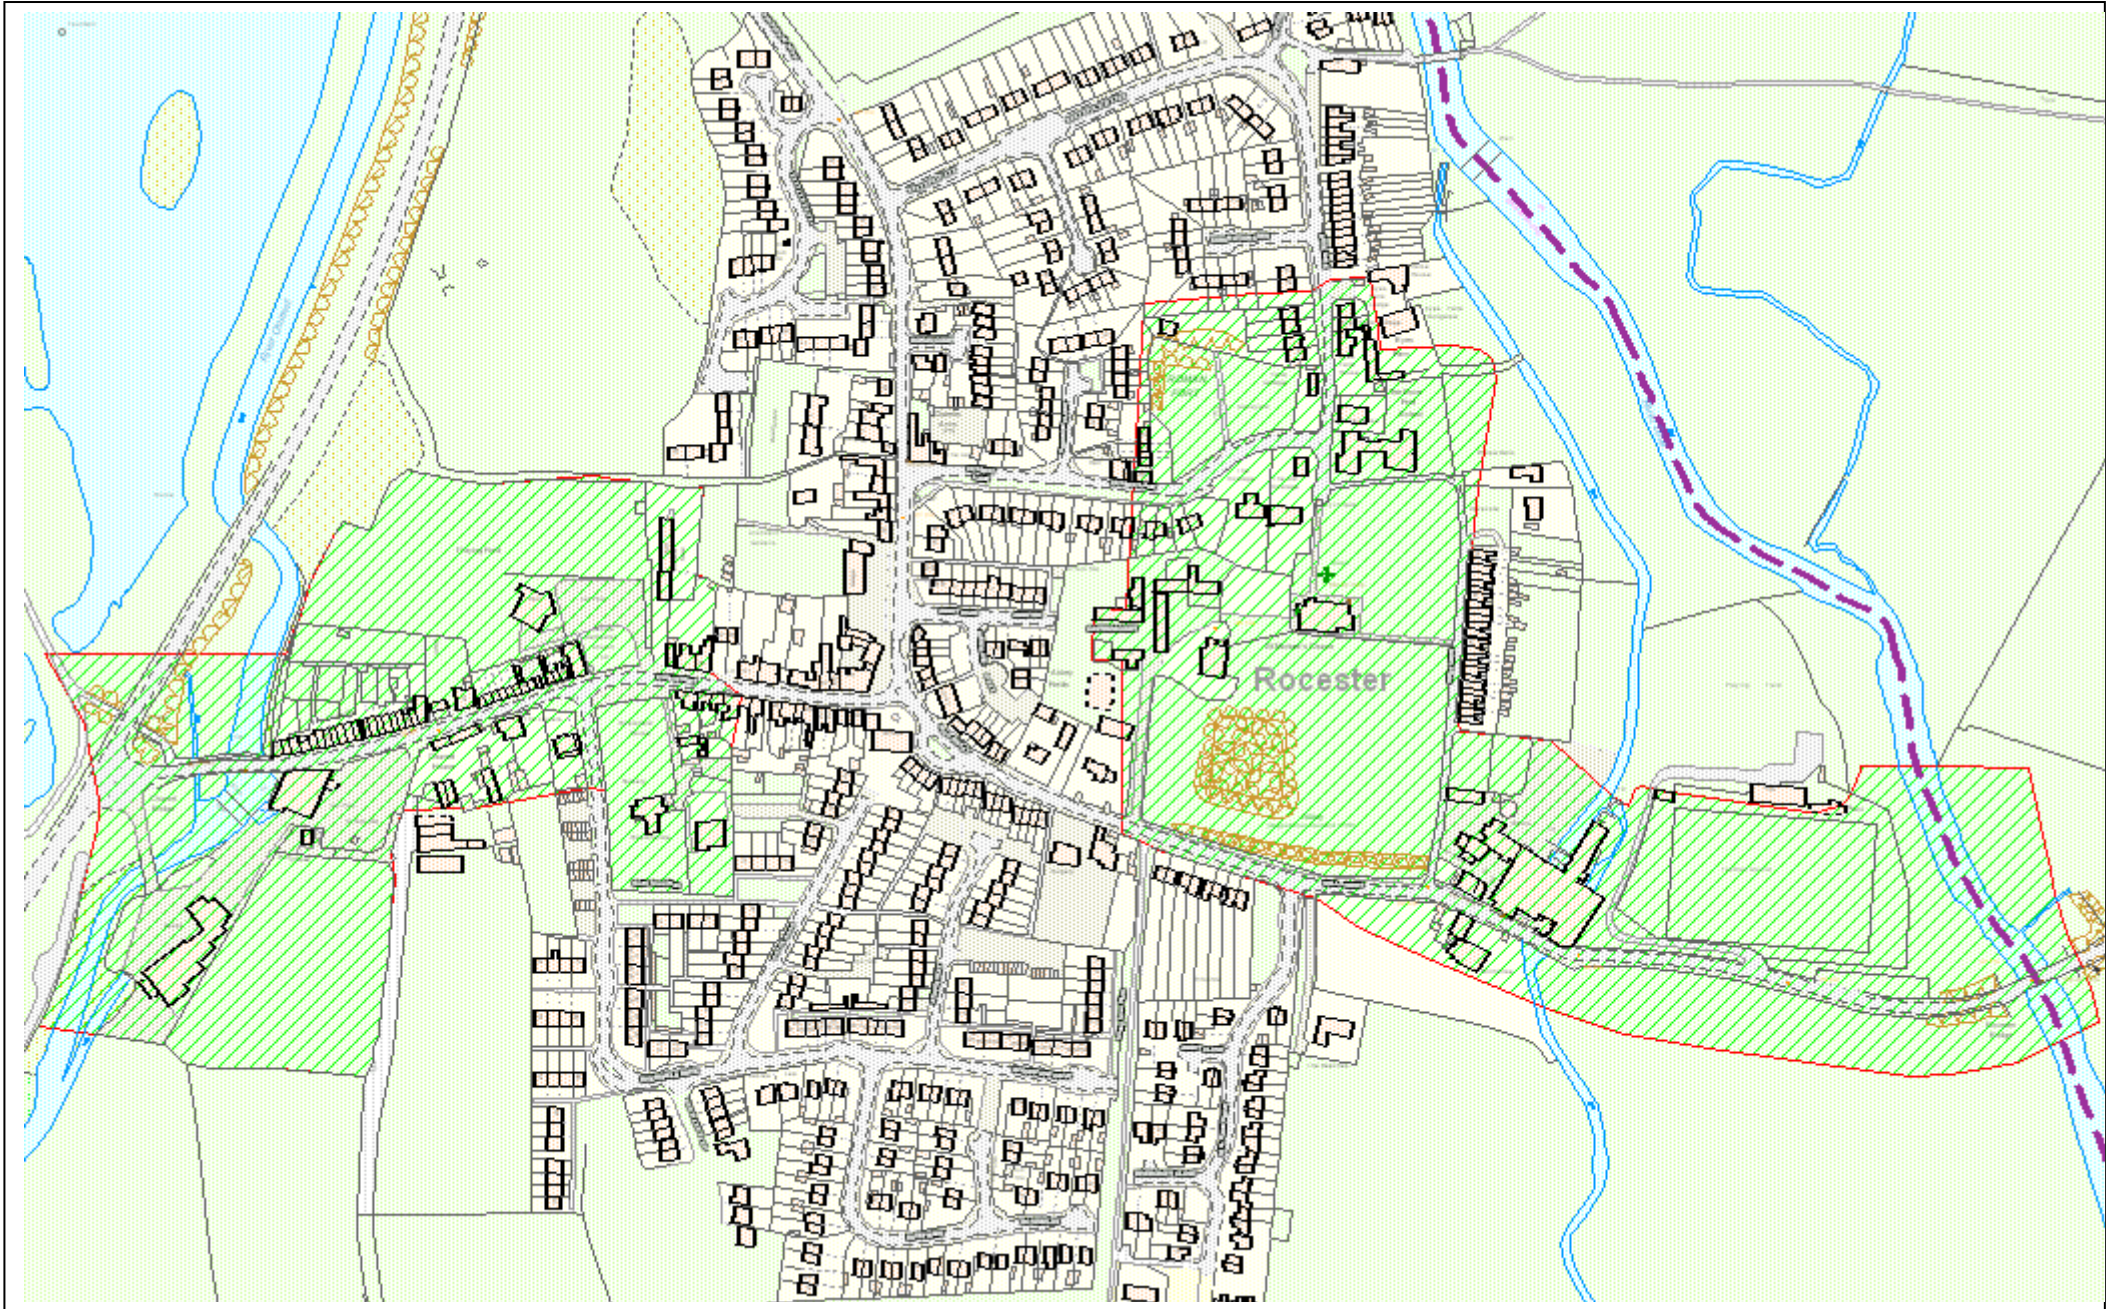

Rocester Conservation Area

This map is reproduced from Ordnance Survey material with the permission of Ordnance Survey on behalf of the Controller of Her Majesty's Stationery Office, © Crown Copyright. Unauthorised reproduction infringes Crown copyright and may lead to prosecution or civil proceedings. Licence No. 100010575 (2010)