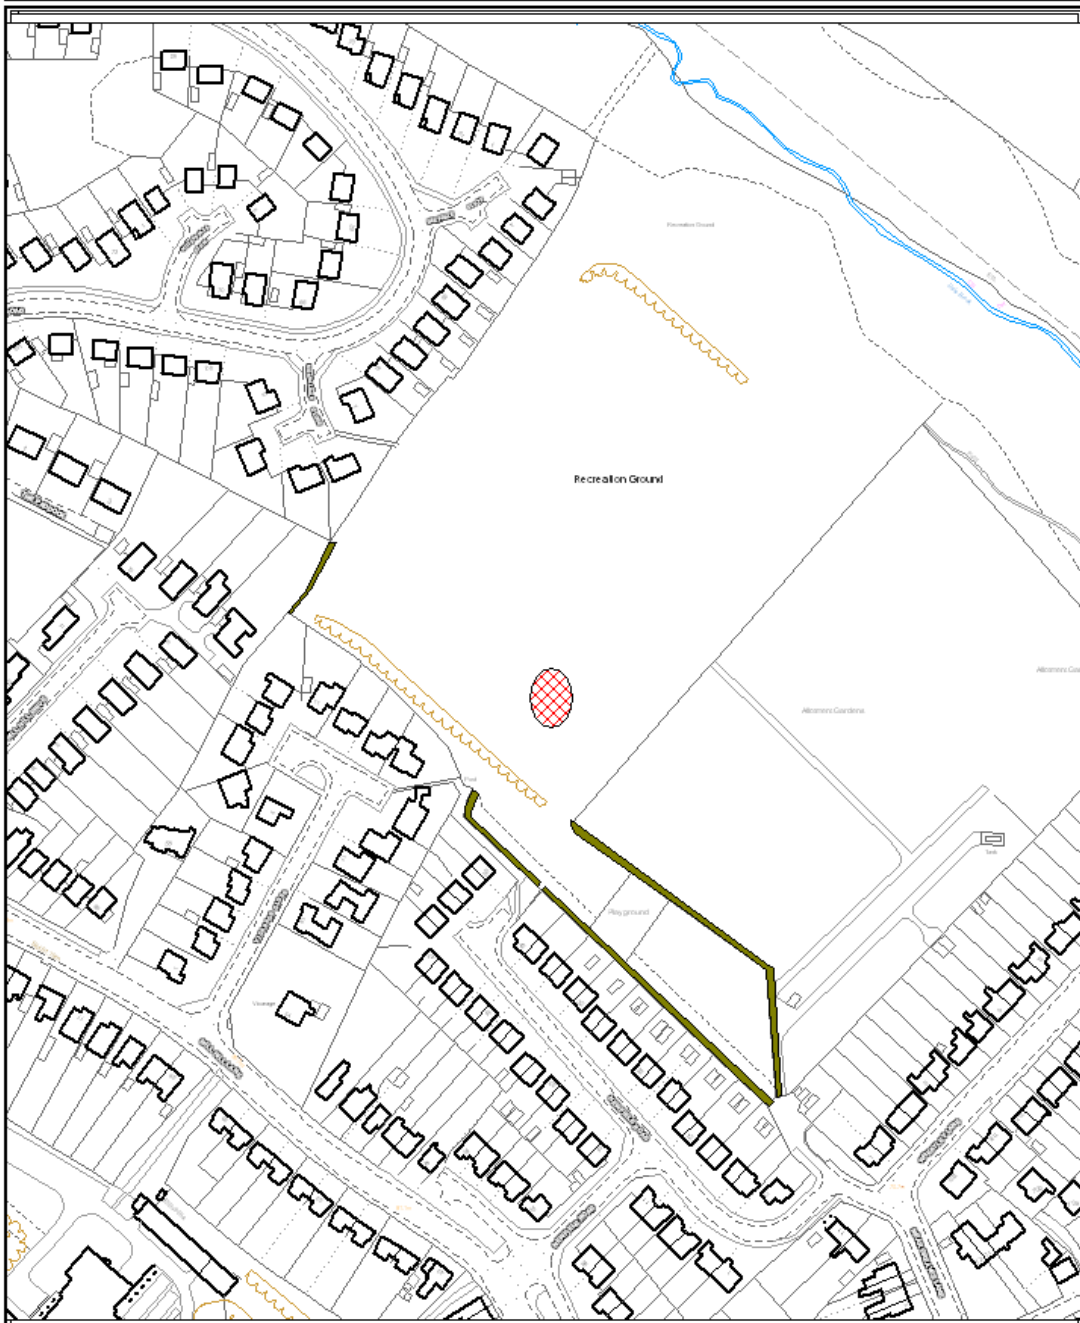

WHEATLEY LANE PLAY AREA

This map is reproduced from Ordnance Survey material with the permission of Ordnance Survey on behalf of the Controller of Her Majesty's Stationery Office, © Crown Copyright. Unauthorised reproduction infringes Crown copyright and may lead to prosecution or civil proceedings.
Licence No. 100010575 (2009)