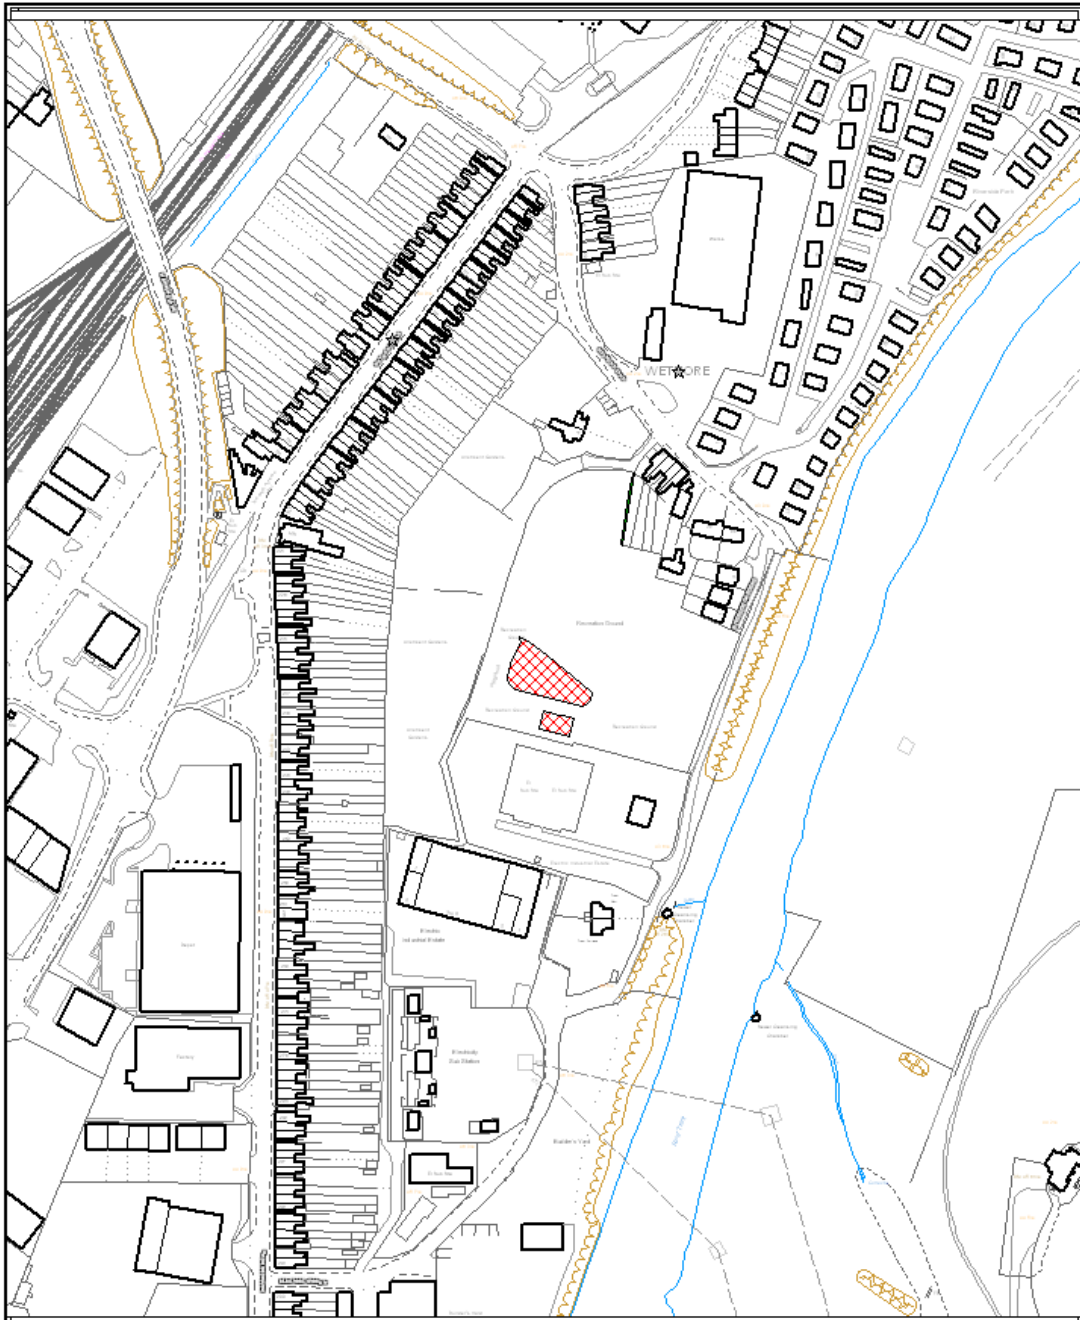

WETMORE COMMUNITY PARK PLAY AREA

This map is reproduced from Ordnance Survey material with the permission of Ordnance Survey on behalf of the Controller of Her Majesty's Stationery Office, © Crown Copyright. Unauthorised reproduction infringes Crown copyright and may lead to prosecution or civil proceedings.
Licence No. 100010575 (2009)