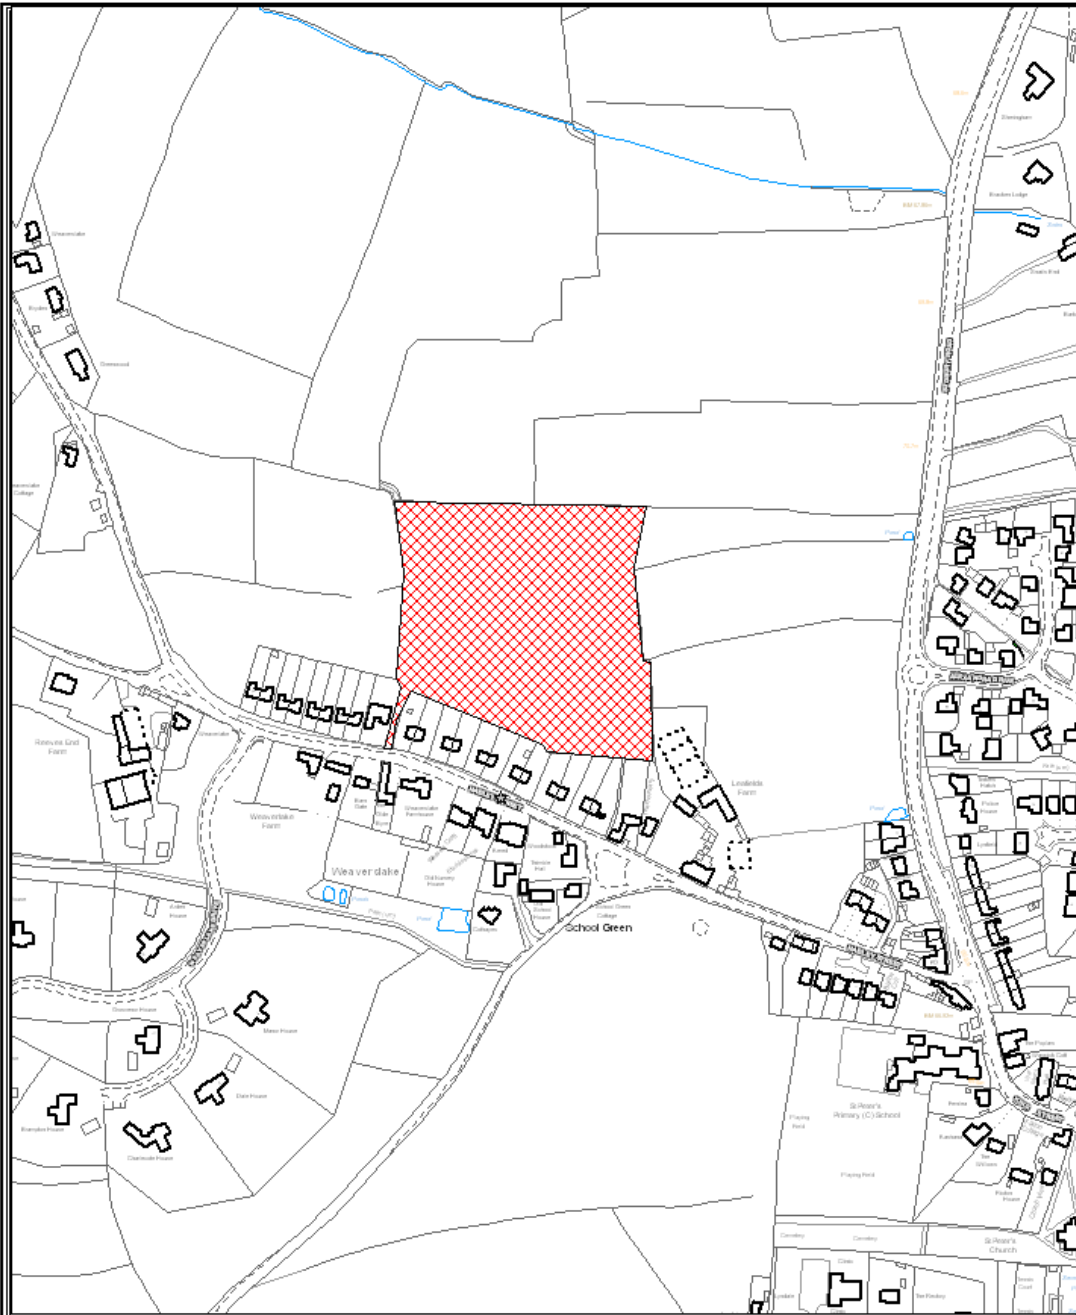

WEAVERSLAKE SPORTS FIELD, HADLEY STREET- YOXALL

This map is reproduced from Ordnance Survey material with the permission of Ordnance Survey on behalf of the Controller of Her Majesty's Stationery Office, © Crown Copyright. Unauthorised reproduction infringes Crown copyright and may lead to prosecution or civil proceedings.
Licence No. 100010575 (2009)