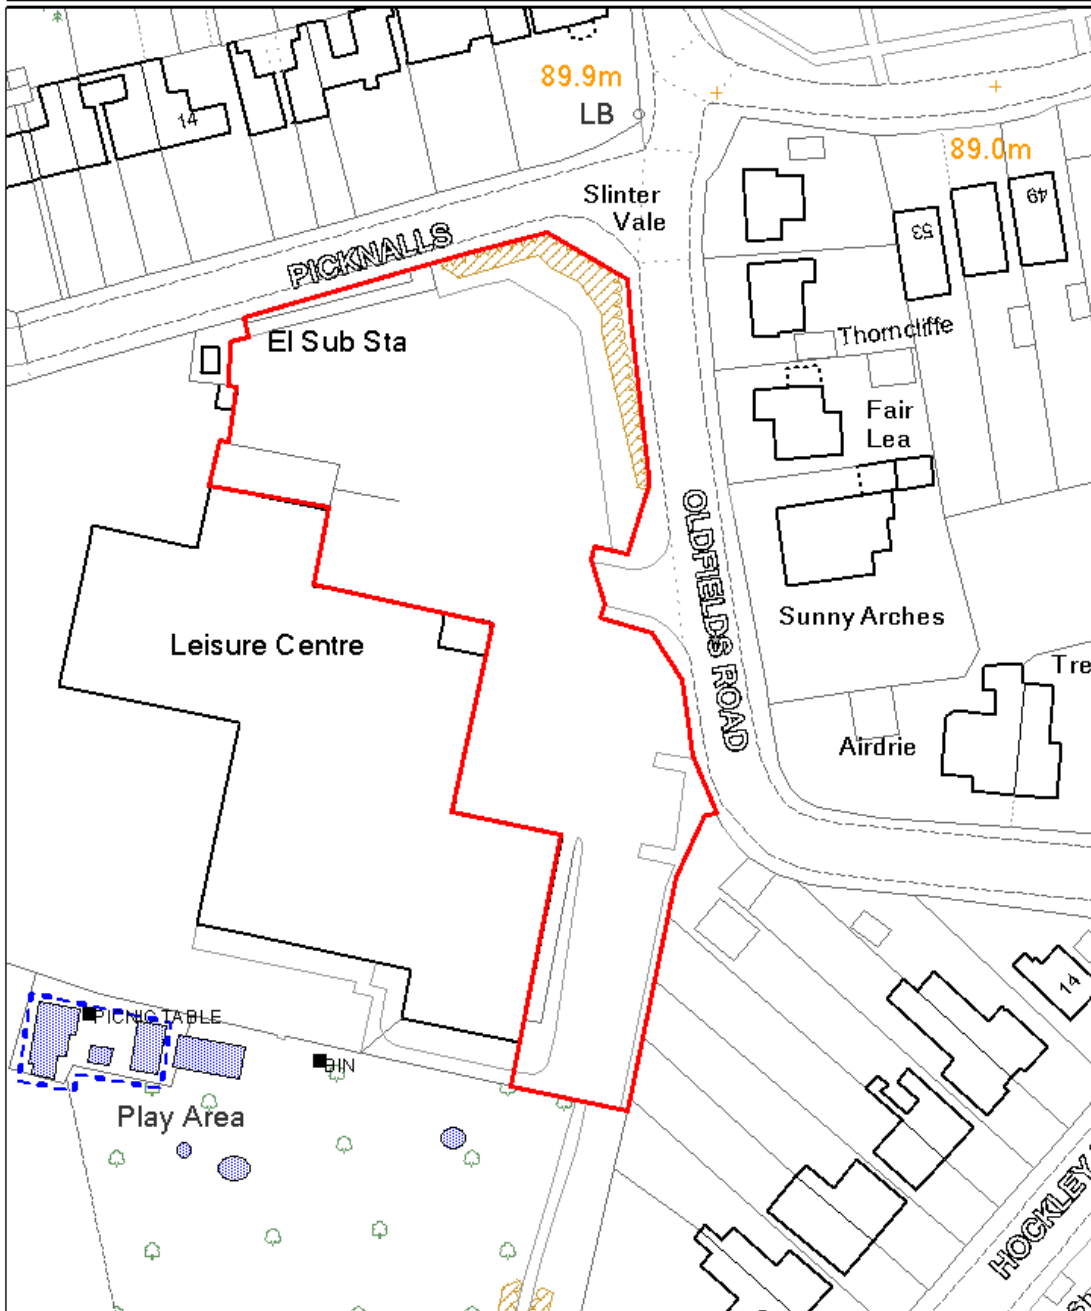

Uttoxeter Leisure Centre Car Park

© Crown copyright and database rights [2016] Ordnance Survey [100010575]. You are permitted to use this data solely to enable you to respond to, or interact with, the organisation that provided you with the data. You are not permitted to copy, sub-licence, distribute or sell any of this data to third parties in any form.