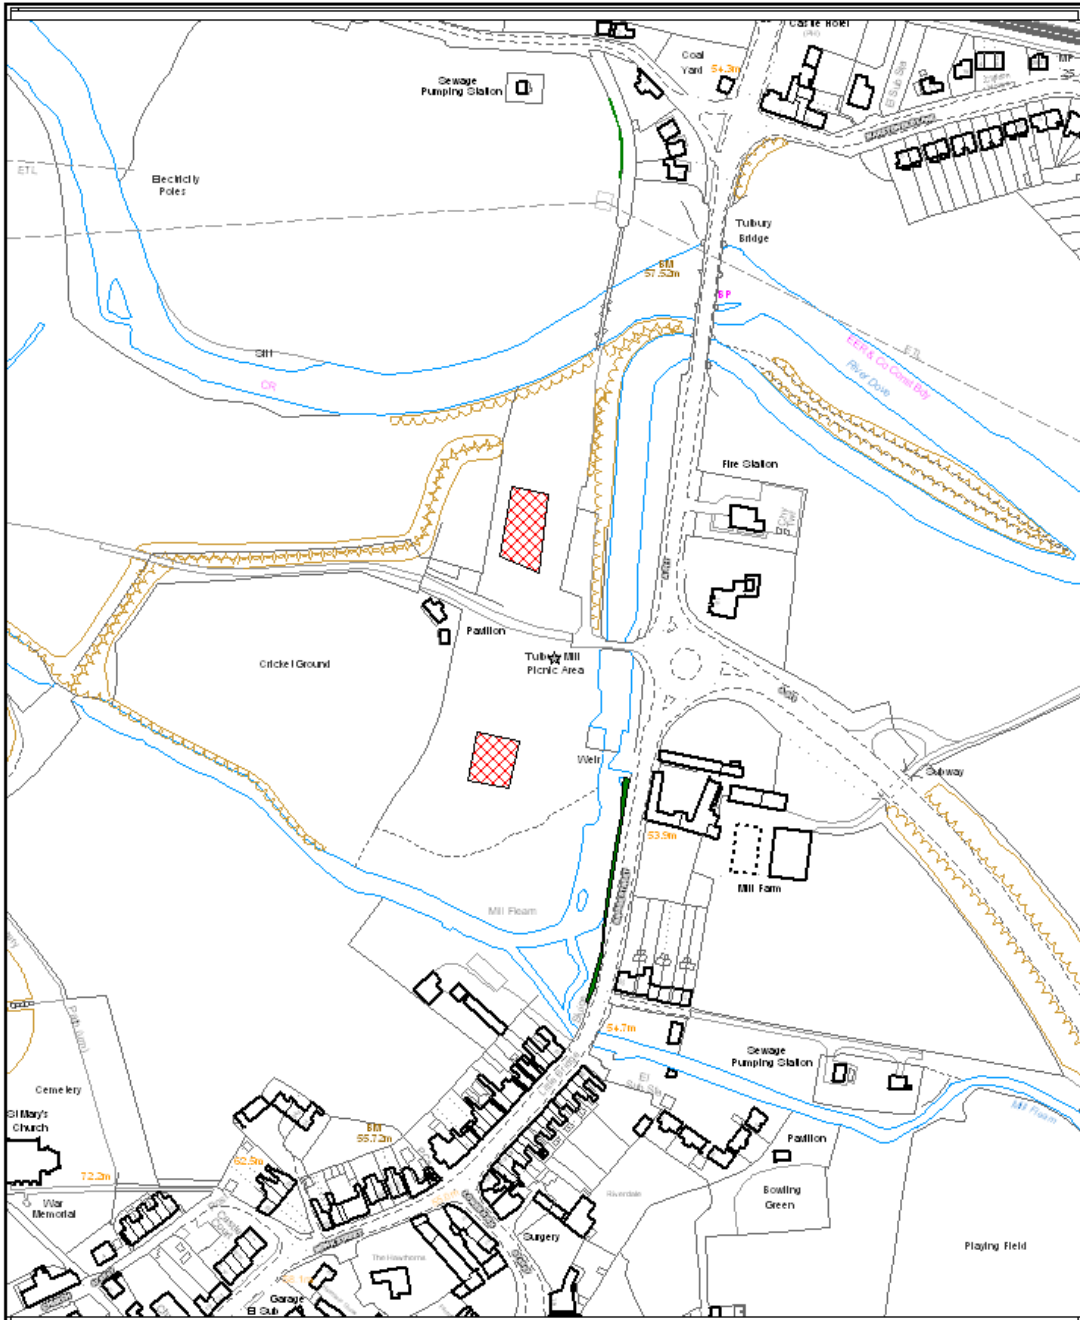

TUTBURY MILL SITE PLAY AREA

This map is reproduced from Ordnance Survey material with the permission of Ordnance Survey on behalf of the Controller of Her Majesty's Stationery Office, © Crown Copyright. Unauthorised reproduction infringes Crown copyright and may lead to prosecution or civil proceedings.
Licence No. 100010575 (2009)

No Window
Green Spaces
Mills Lane, off Derby Street No Window
Burton upon Trent
Staffordshire
DE14 2NS

Tel: 01283 508013
Fax: 01283 563408
trudi.joyce@eaststaffsbc.gov.uk
www.eaststaffsbc.gov.uk

Scale: xxxxxxx
Date: 1/11/09
Ref: xxxxxxx