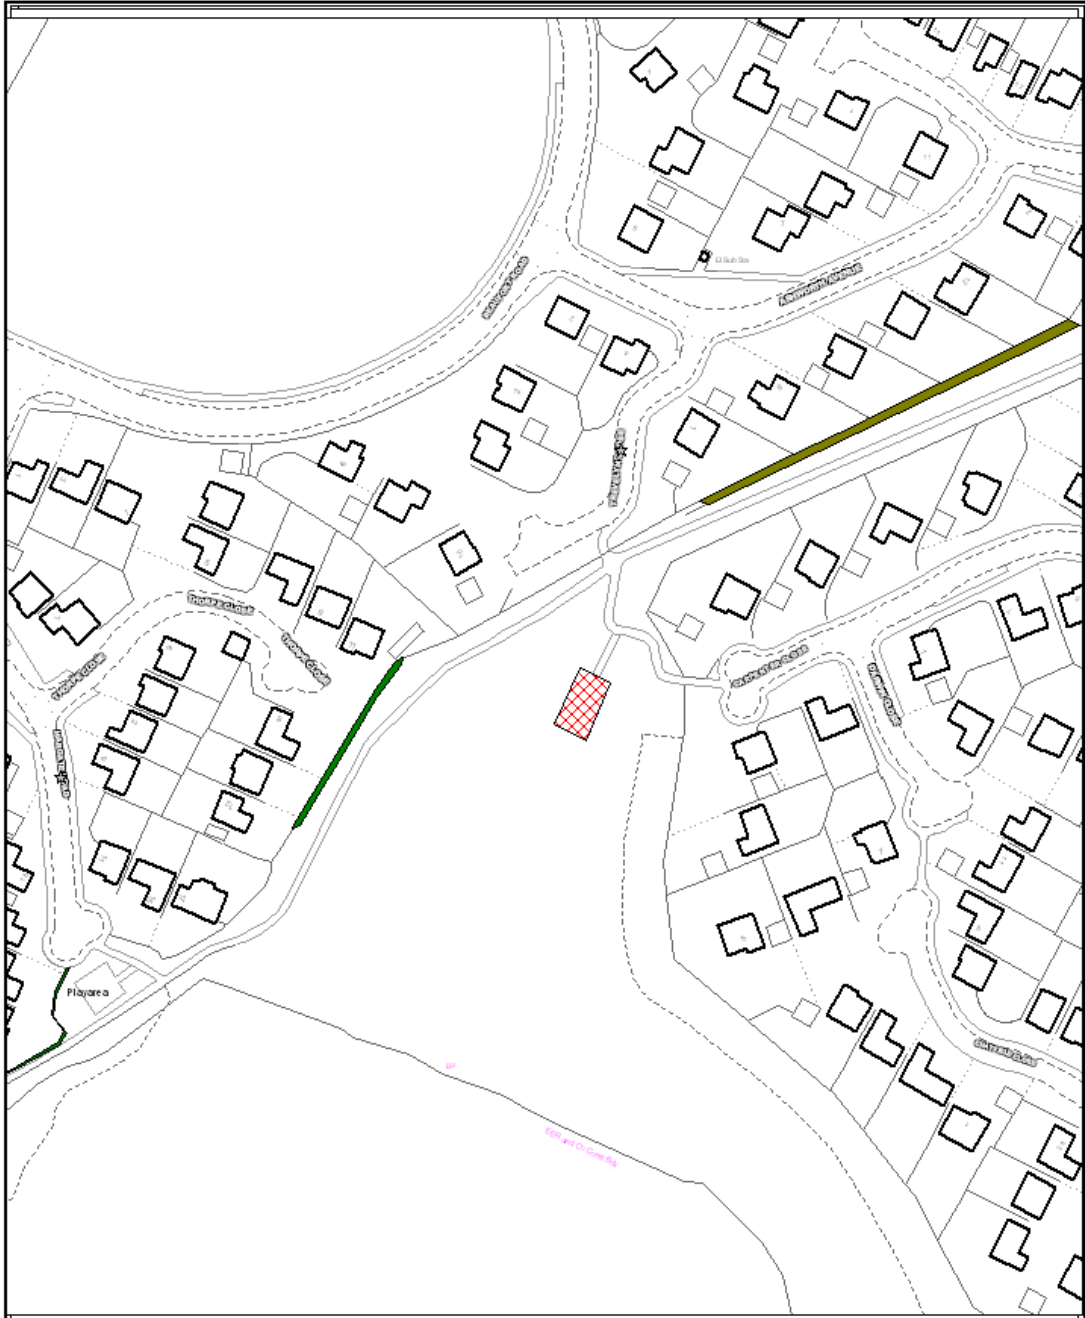

# TREVELYN CLOSE PLAY AREA

This map is reproduced from Ordnance Survey material with the permission of Ordnance Survey on behalf of the Controller of Her Majesty's Stationery Office, © Crown Copyright. Unauthorised reproduction infringes Crown copyright and may lead to prosecution or civil proceedings.  
Licence No. 100010575 (2009)

No Window

Green Spaces  
Millers Lane, off Derby Street  
Burton upon Trent  
Staffordshire  
DE14 2NS

Tel: 01283 508013  
Fax: 01283 563408  
trudi.joyce@eaststaffsbc.gov.uk  
www.eaststaffsbc.gov.uk

Scale: xxxxxxx