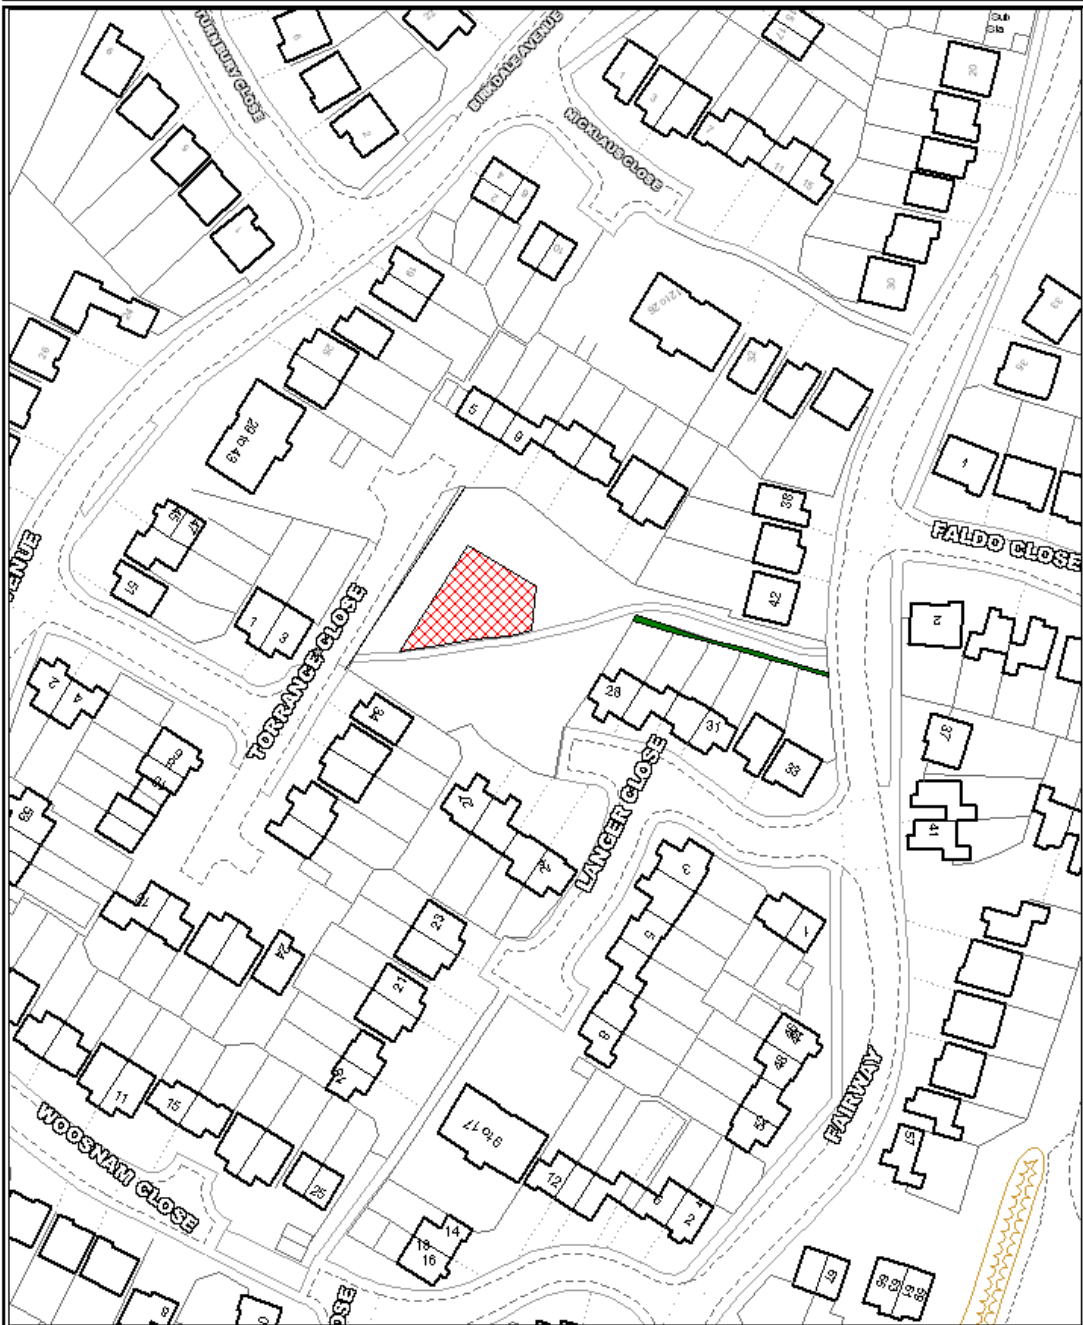

TORRANCE CLOSE PLAY AREA

This map is reproduced from Ordnance Survey material with the permission of Ordnance Survey on behalf of the Controller of Her Majesty's Stationery Office, © Crown Copyright. Unauthorised reproduction infringes Crown copyright and may lead to prosecution or civil proceedings. Licence No. 100010575 (2009)

Green Spaces
Millers Lane, off Derby Street
Burton upon Trent
Staffordshire
DE14 2NS

Tel: 01283 508724
Fax: 01283 563408
xxxxxxxxxxxx@eaststaffsbc.gov.uk
www.eaststaffsbc.gov.uk

Scale: xxxxxxxx

Date: xxxxxxxx