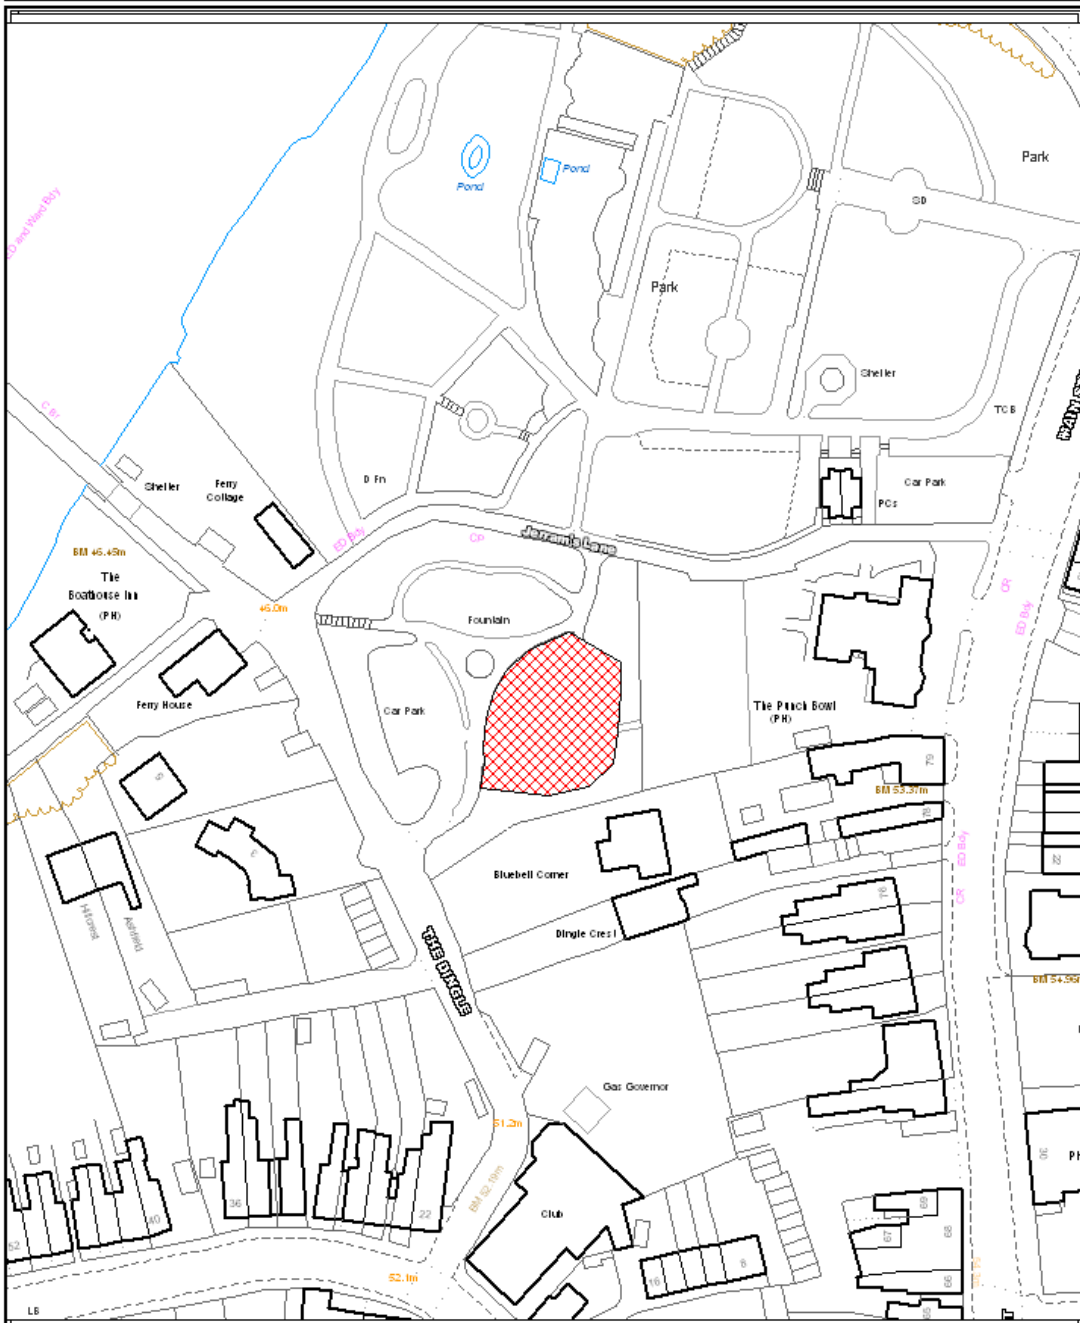

STAPENHILL GARDENS PLAY AREA

This map is reproduced from Ordnance Survey material with the permission of Ordnance Survey on behalf of the Controller of Her Majesty's Stationery Office, © Crown Copyright. Unauthorised reproduction infringes Crown copyright and may lead to prosecution or civil proceedings. Licence No. 100010575 (2009)