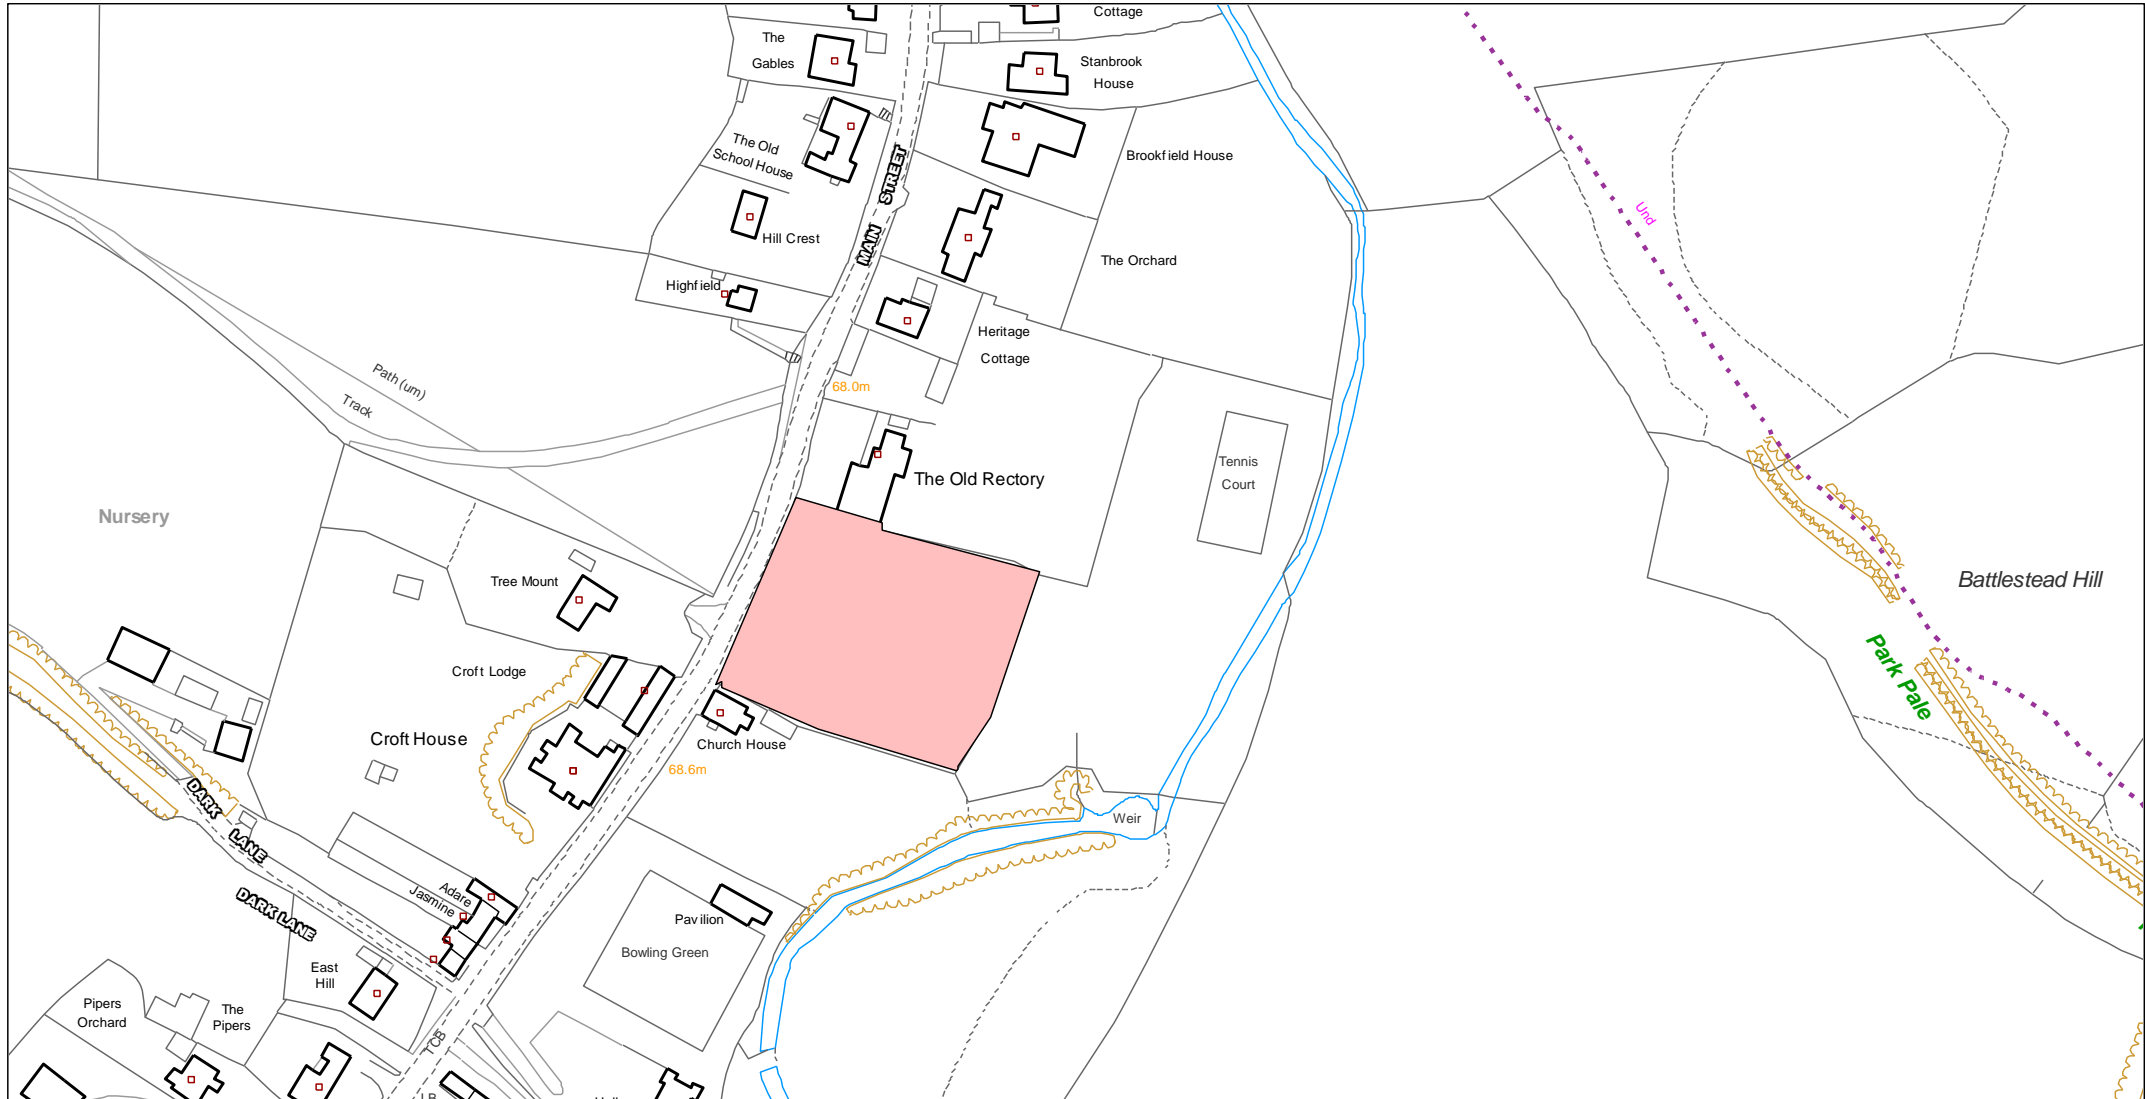

ST MICHAEL & ALL ANGELS CHURCH YARD

The Maltsters
Wetmore Road
Burton upon Trent
Staffordshire
DE14 1LS

Tel 01283 508000
Fax 01283 508388
www.eaststaffsbc.gov.uk

Not to Scale.

© Crown copyright and database rights [2012] Ordnance Survey [100010575]