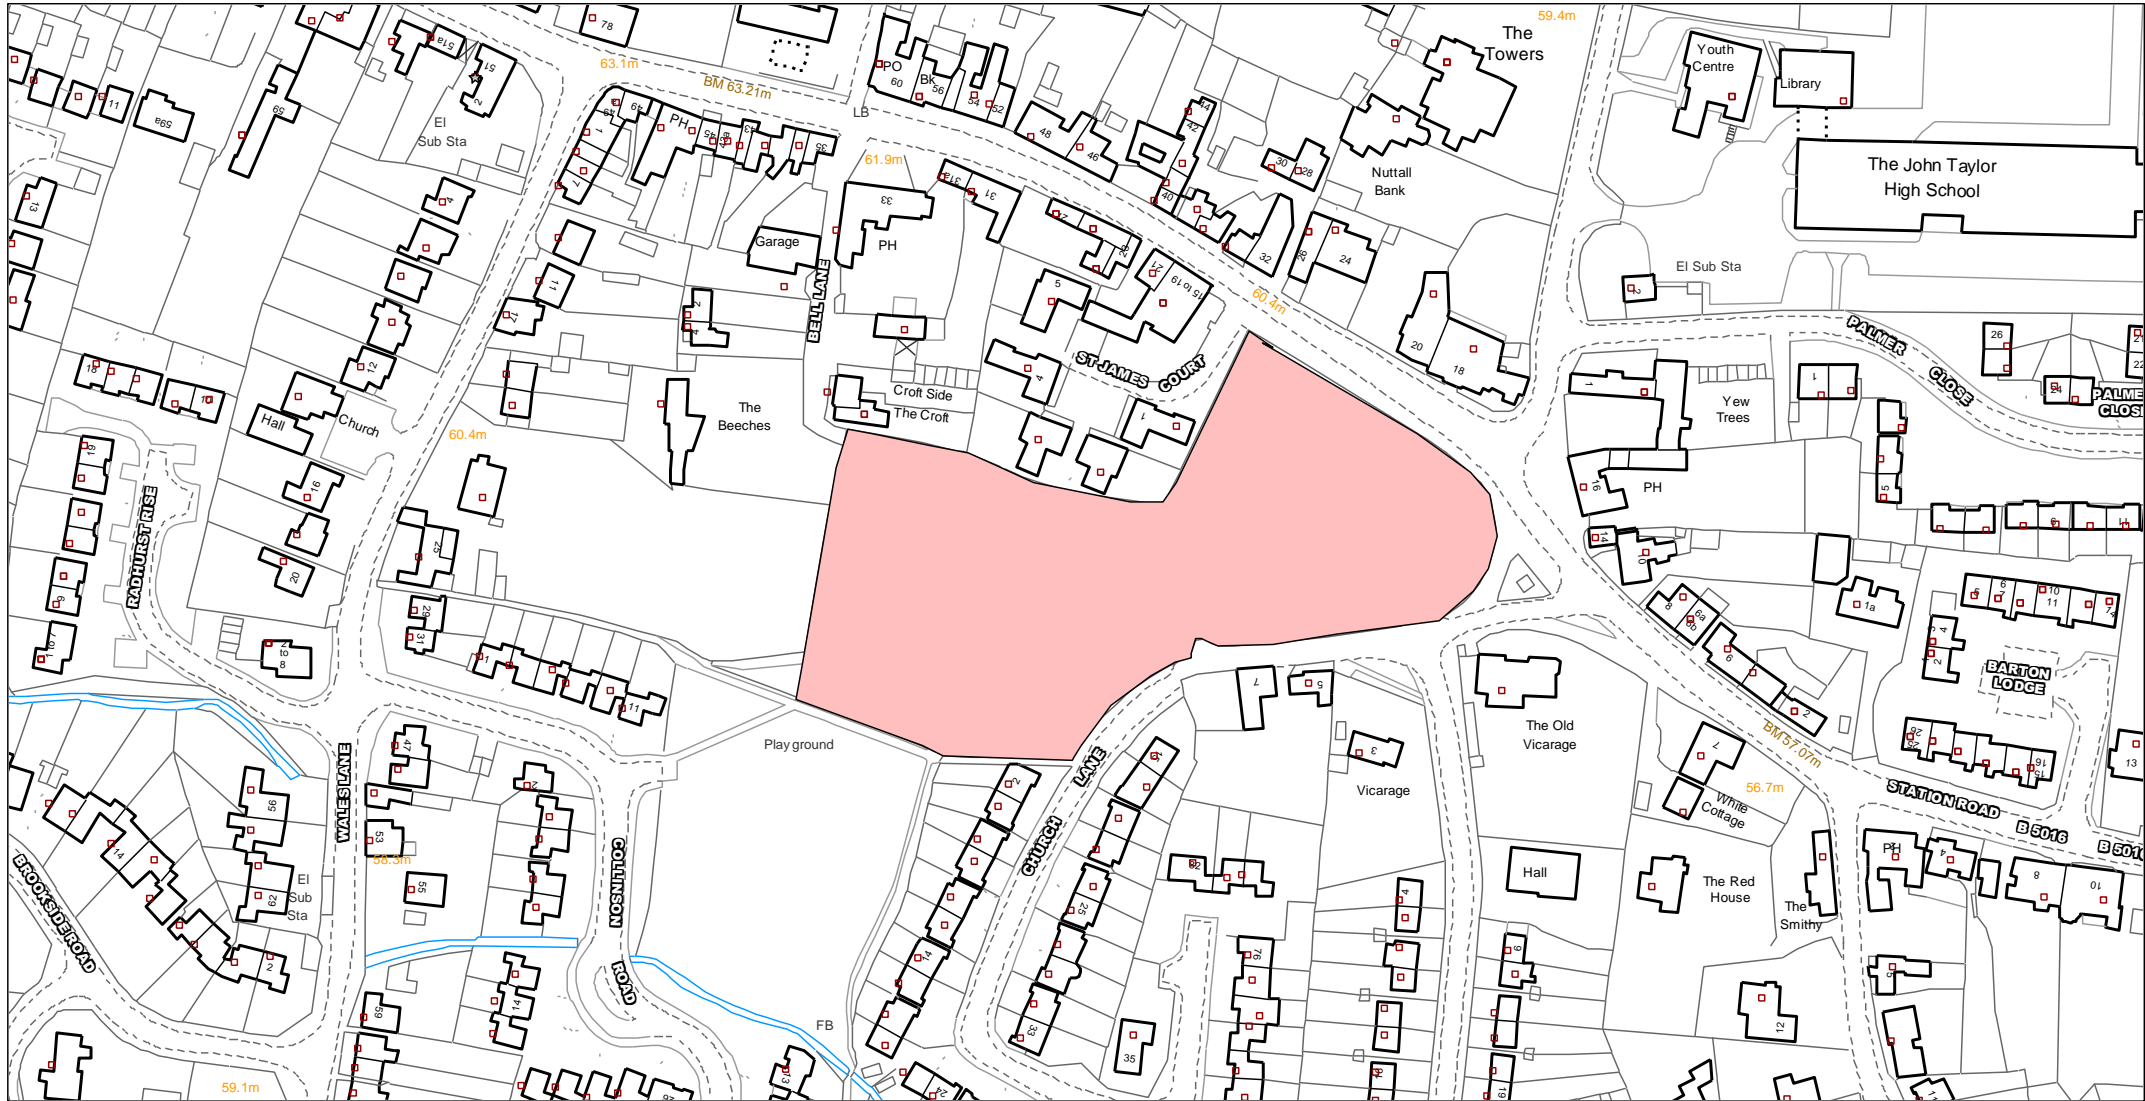

ST JAMES CHURCH BURIAL GROUNDS

The Maltsters
Wetmore Road
Burton upon Trent
Staffordshire
DE14 1LS

Tel 01283 508000
Fax 01283 508388
www.eaststaffsbc.gov.uk

Not to Scale.

© Crown copyright and database rights [2012] Ordnance Survey [100010575]