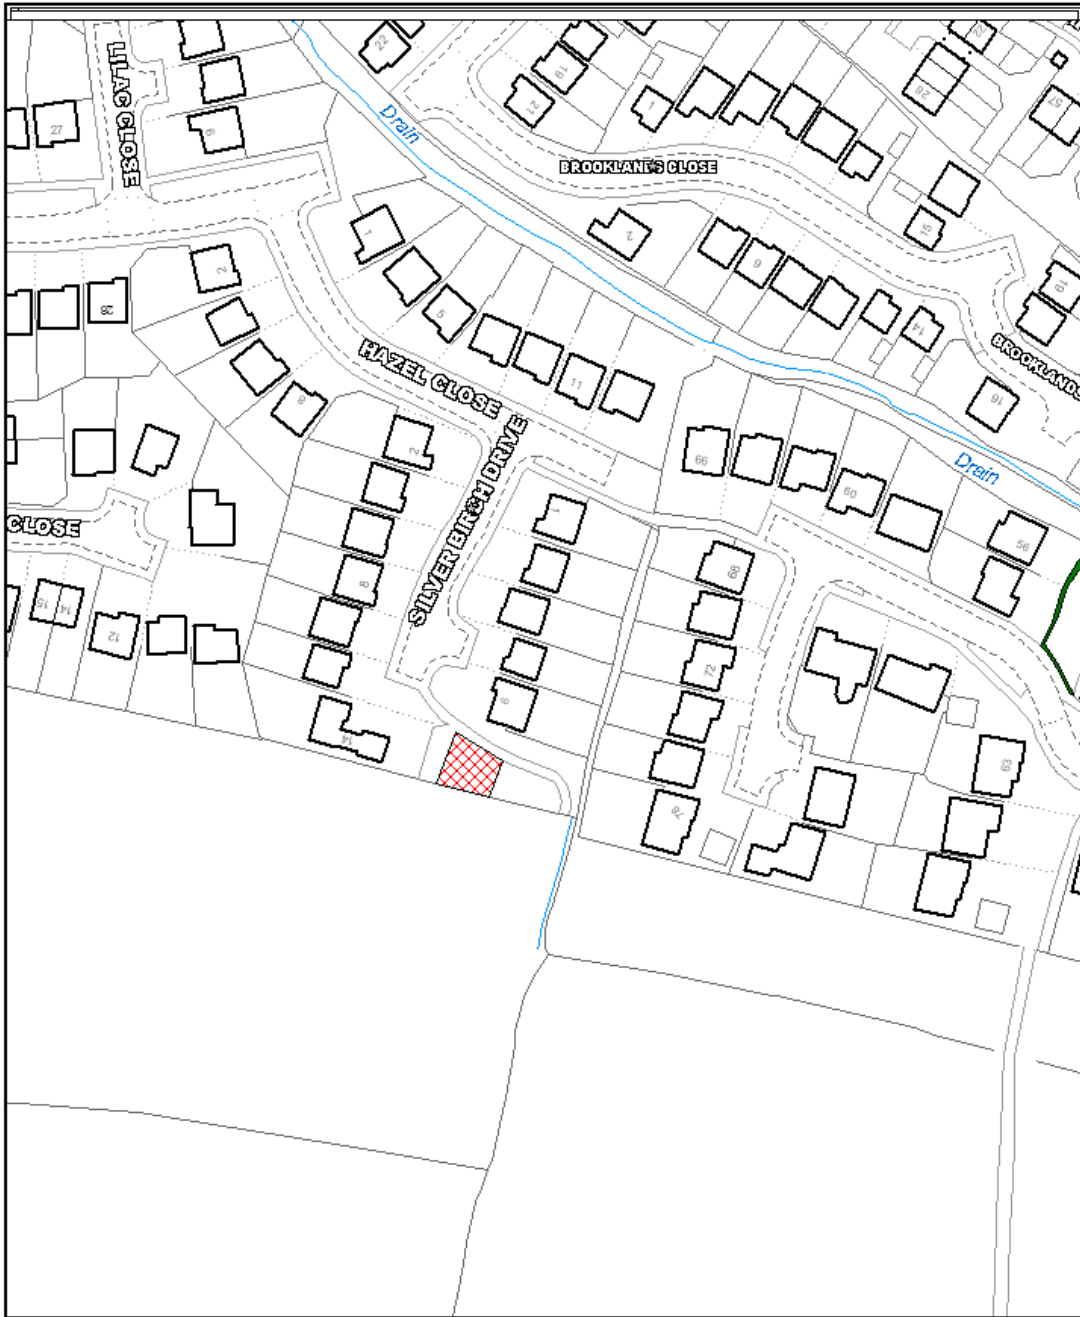

SILVER BIRCH CLOSE PLAY AREA

This map is reproduced from Ordnance Survey material with the permission of Ordnance Survey on behalf of the Controller of Her Majesty's Stationery Office, © Crown Copyright. Unauthorised reproduction infringes Crown copyright and may lead to prosecution or civil proceedings.
Licence No. 100010575 (2009)

No Window

Green Spaces
Mills Lane, off Derby Street
Burton upon Trent
Staffordshire
DE14 2NS

Tel: 01283 508013
Fax: 01283 563408
trudi.joyce@eaststaffsbc.gov.uk
www.eaststaffsbc.gov.uk

Scale: xxxxxxx

Date: 1/11/09