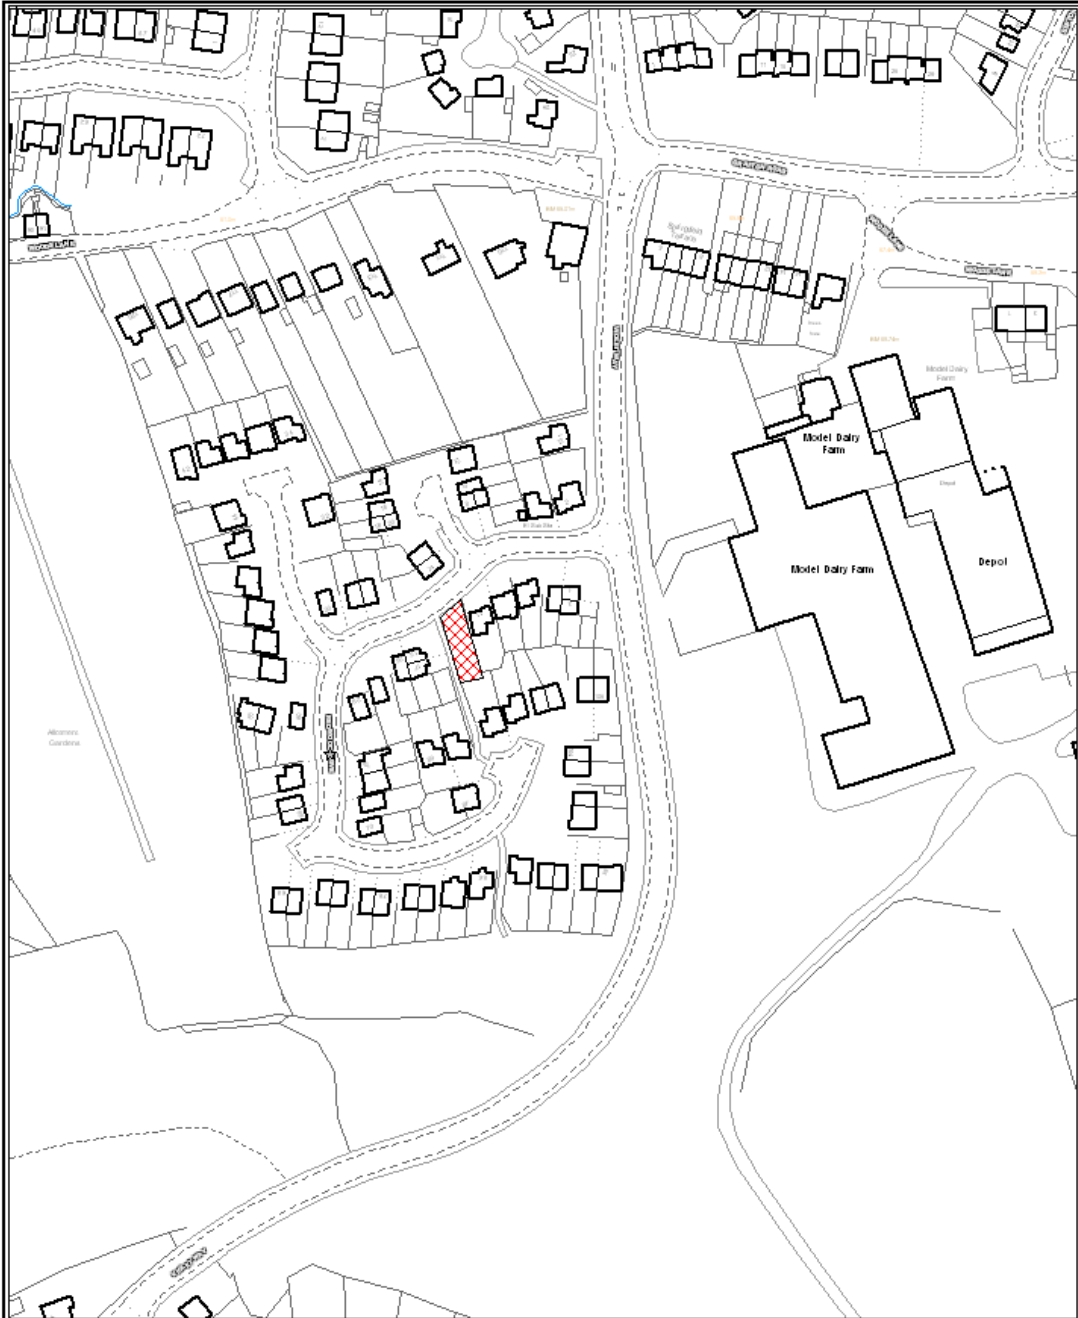

REDWOOD DRIVE

This map is reproduced from Ordnance Survey material with the permission of Ordnance Survey on behalf of the Controller of Her Majesty's Stationery Office, © Crown Copyright. Unauthorised reproduction infringes Crown copyright and may lead to prosecution or civil proceedings.
Licence No. 100010575 (2009)

No Window

Green Spaces
Mills Lane, off Derby Street
Burton upon Trent
Staffordshire
DE14 2NS

Tel: 01283 508013
Fax: 01283 563408
trudi.joyce@eaststaffsbc.gov.uk
www.eaststaffsbc.gov.uk

Scale: xxxxxxx

Date: 1/11/09