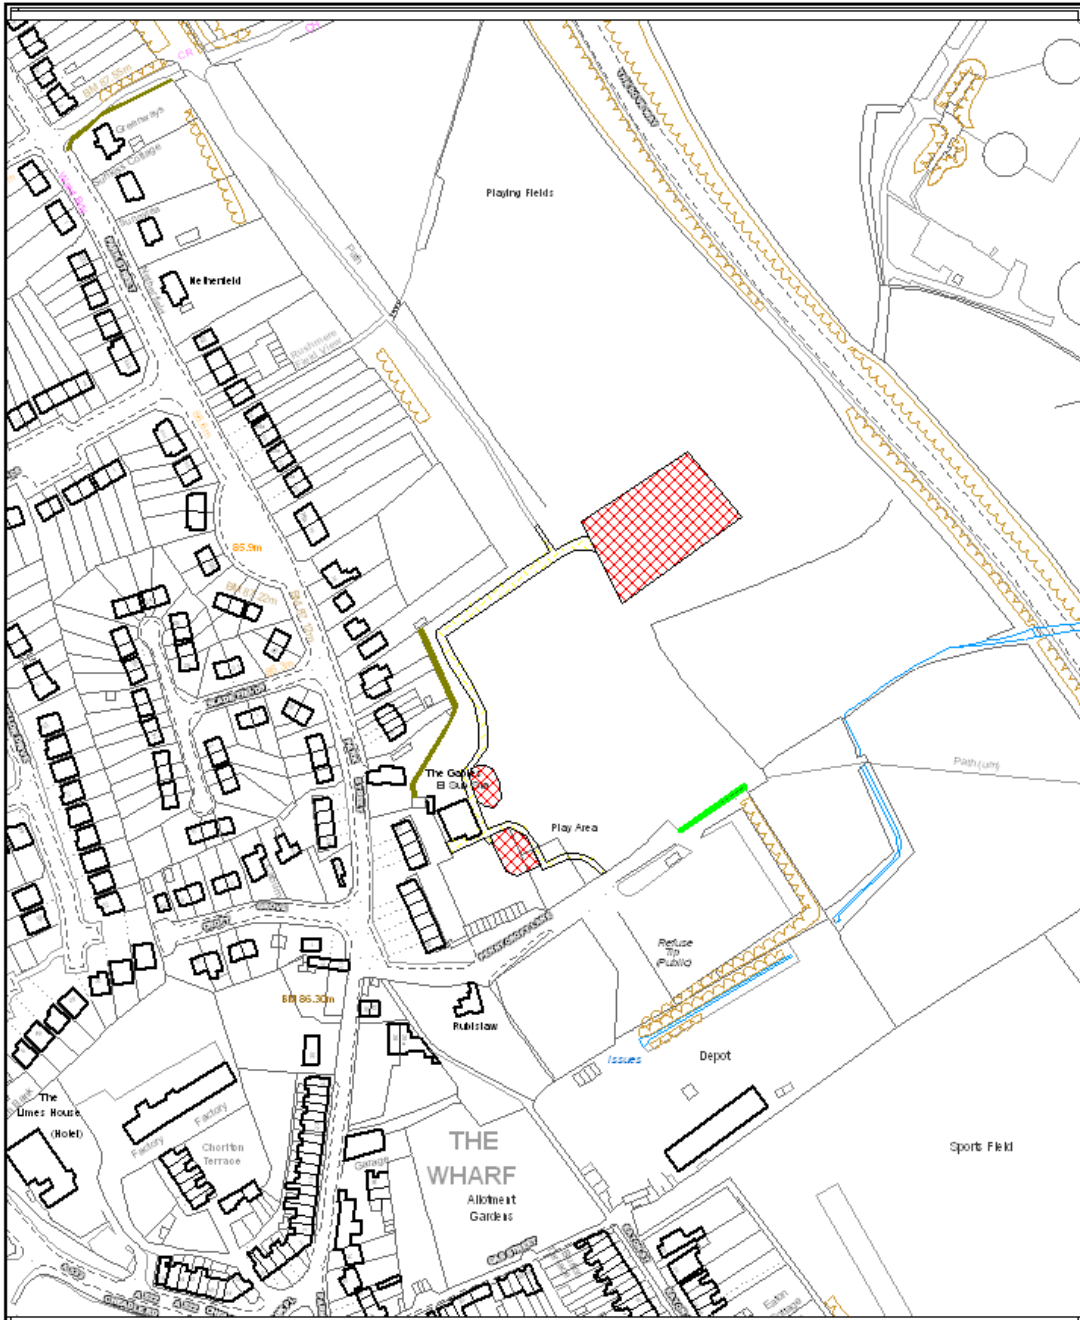

PENNYCROFT COMMUNITY PARK PLAY AREA

This map is reproduced from Ordnance Survey material with the permission of Ordnance Survey on behalf of the Controller of Her Majesty's Stationery Office, © Crown Copyright. Unauthorised reproduction infringes Crown copyright and may lead to prosecution or civil proceedings. Licence No. 100010575 (2009)