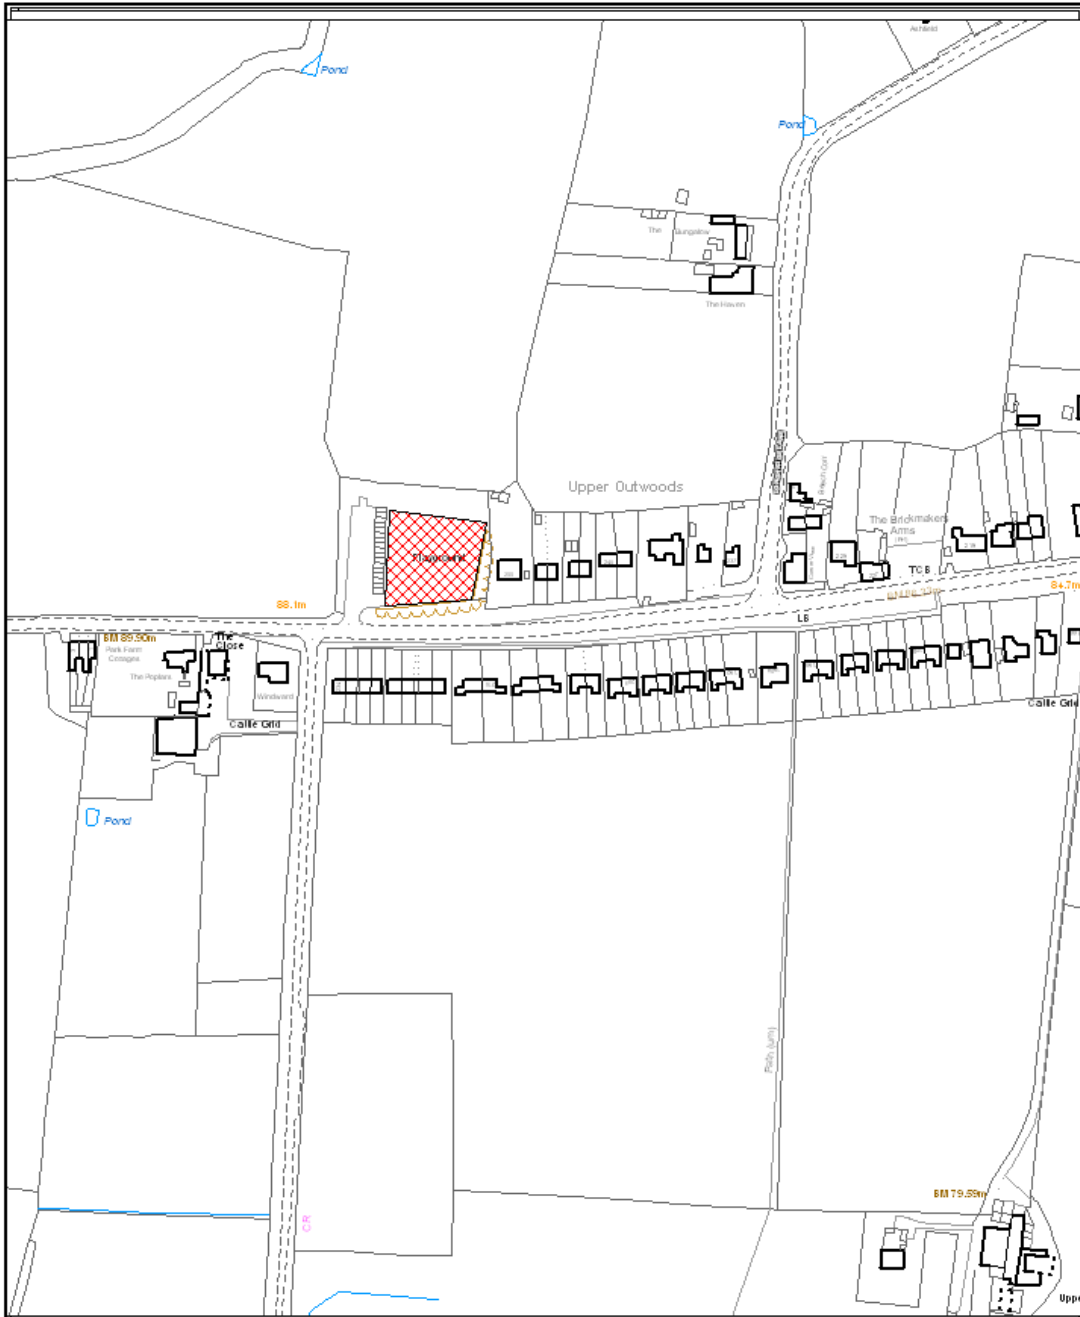

# OUTWARDS - BEAMHILL PLAY AREA

This map is reproduced from Ordnance Survey material with the permission of Ordnance Survey on behalf of the Controller of Her Majesty's Stationery Office, © Crown Copyright. Unauthorised reproduction infringes Crown copyright and may lead to prosecution or civil proceedings.  
Licence No. 100010575 (2009)