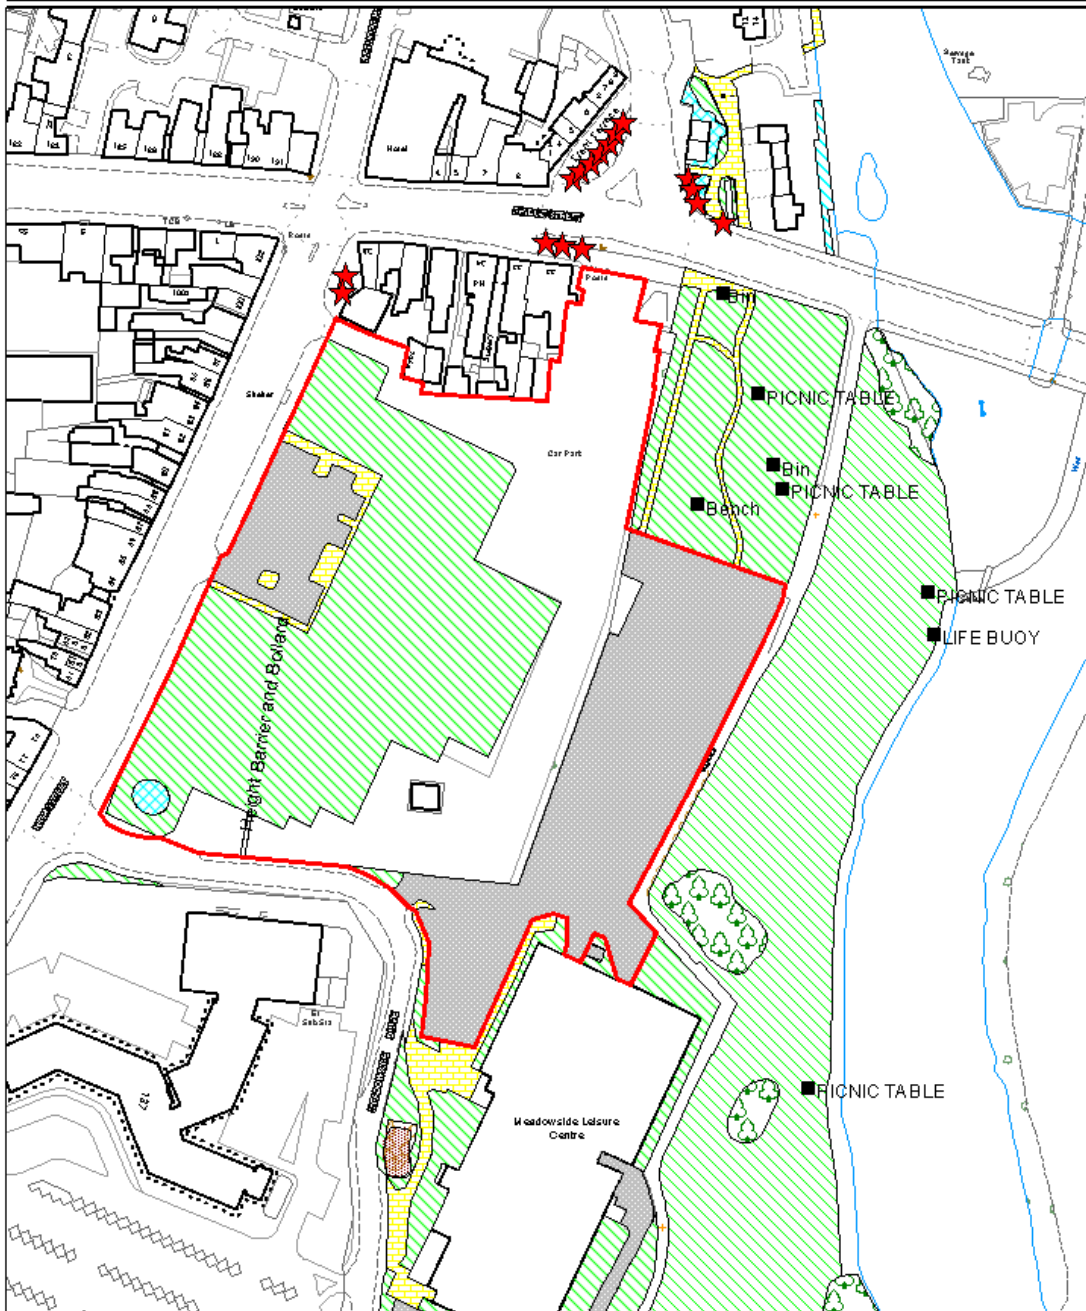

# Meadow side Car Park

© Crown copyright and database rights [2016] Ordnance Survey [100010575]. You are permitted to use this data solely to enable you to respond to, or interact with, the organisation that provided you with the data. You are not permitted to copy, sub-licence, distribute or sell any of this data to third parties in any form.