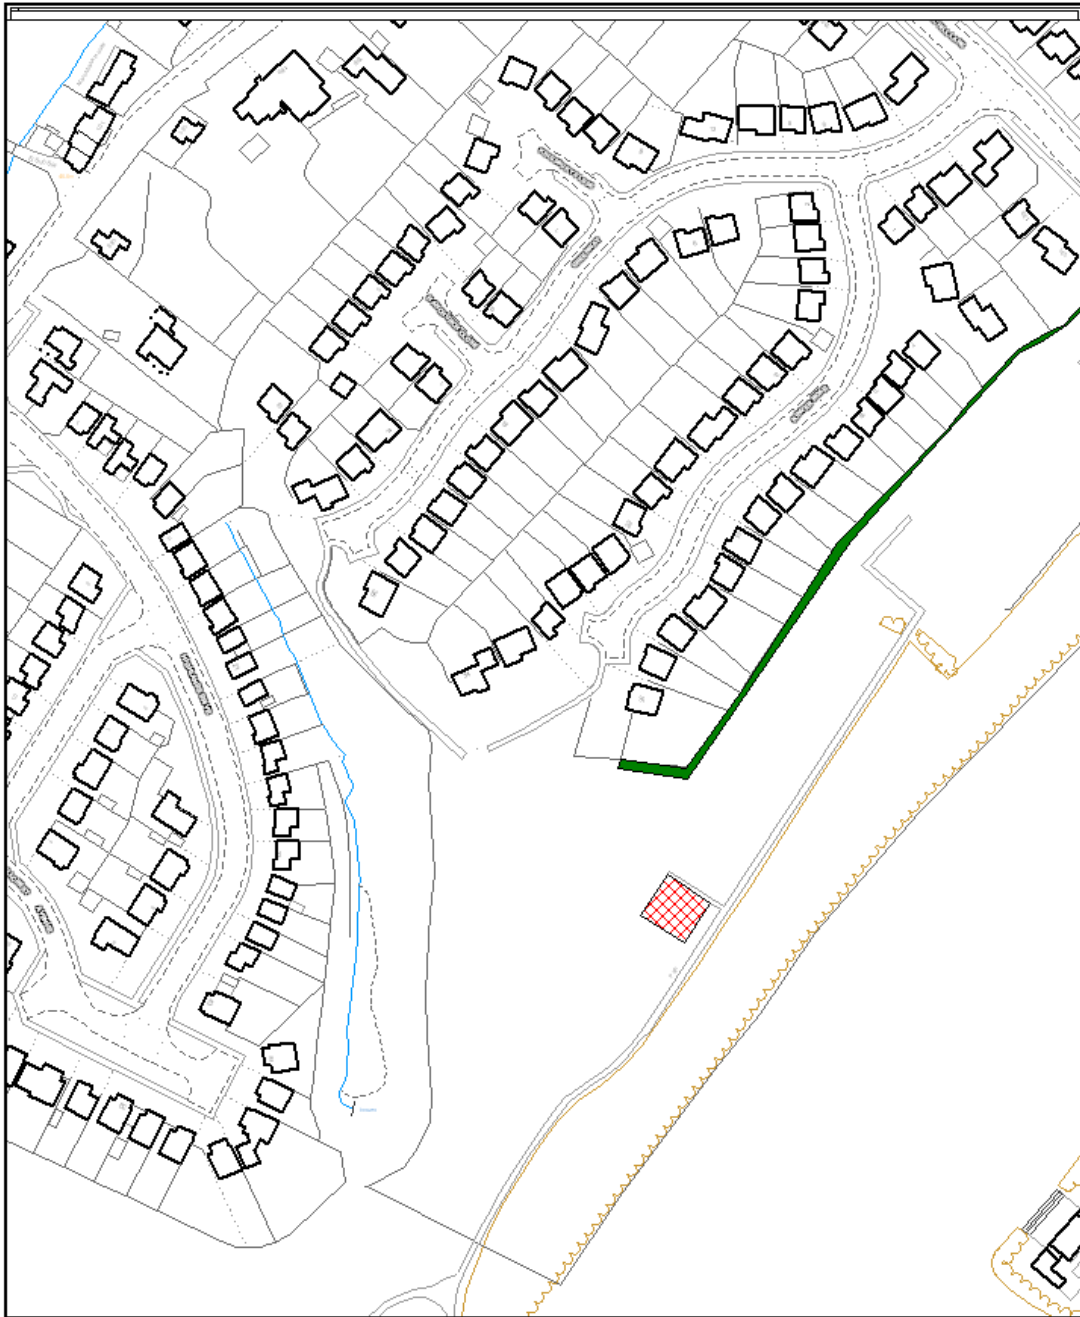

# MILL HILL LANE PLAY AREA

This map is reproduced from Ordnance Survey material with the permission of Ordnance Survey on behalf of the Controller of Her Majesty's Stationery Office, © Crown Copyright. Unauthorised reproduction infringes Crown copyright and may lead to prosecution or civil proceedings.  
Licence No. 100010575 (2009)

No Window  
Green Spaces  
Mills Lane, off Derby Street No Window  
Burton upon Trent  
Staffordshire  
DE14 2NS

Tel: 01283 508013  
Fax: 01283 563408  
trudi.joyce@eaststaffsbc.gov.uk  
www.eaststaffsbc.gov.uk

Scale: xxxxxxx

Date: 1/11/09

Ref: xxxxxxx