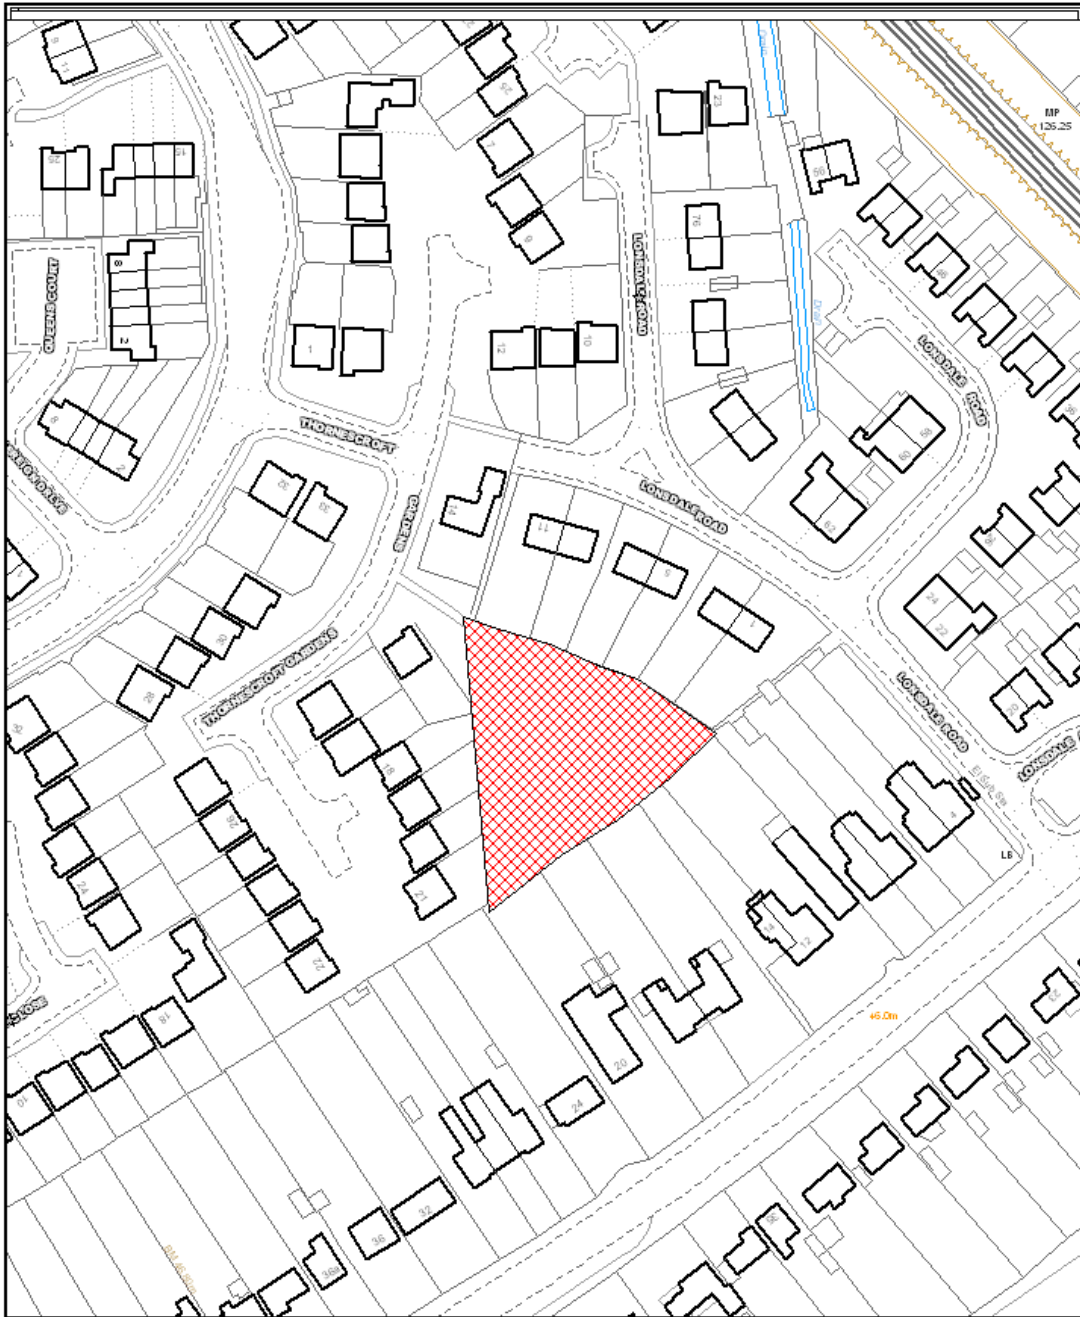

# LONSDALE ROAD PLAY AREA

This map is reproduced from Ordnance Survey material with the permission of Ordnance Survey on behalf of the Controller of Her Majesty's Stationery Office, © Crown Copyright. Unauthorised reproduction infringes Crown copyright and may lead to prosecution or civil proceedings.  
Licence No. 100010575 (2009)

No Window

Green Spaces  
Millers Lane, off Derby Street  
Burton upon Trent  
Staffordshire  
DE14 2NS

Tel: 01283 508013  
Fax: 01283 563408  
trudi.joyce@eaststaffsbc.gov.uk  
www.eaststaffsbc.gov.uk

Scale: xxxxxxx