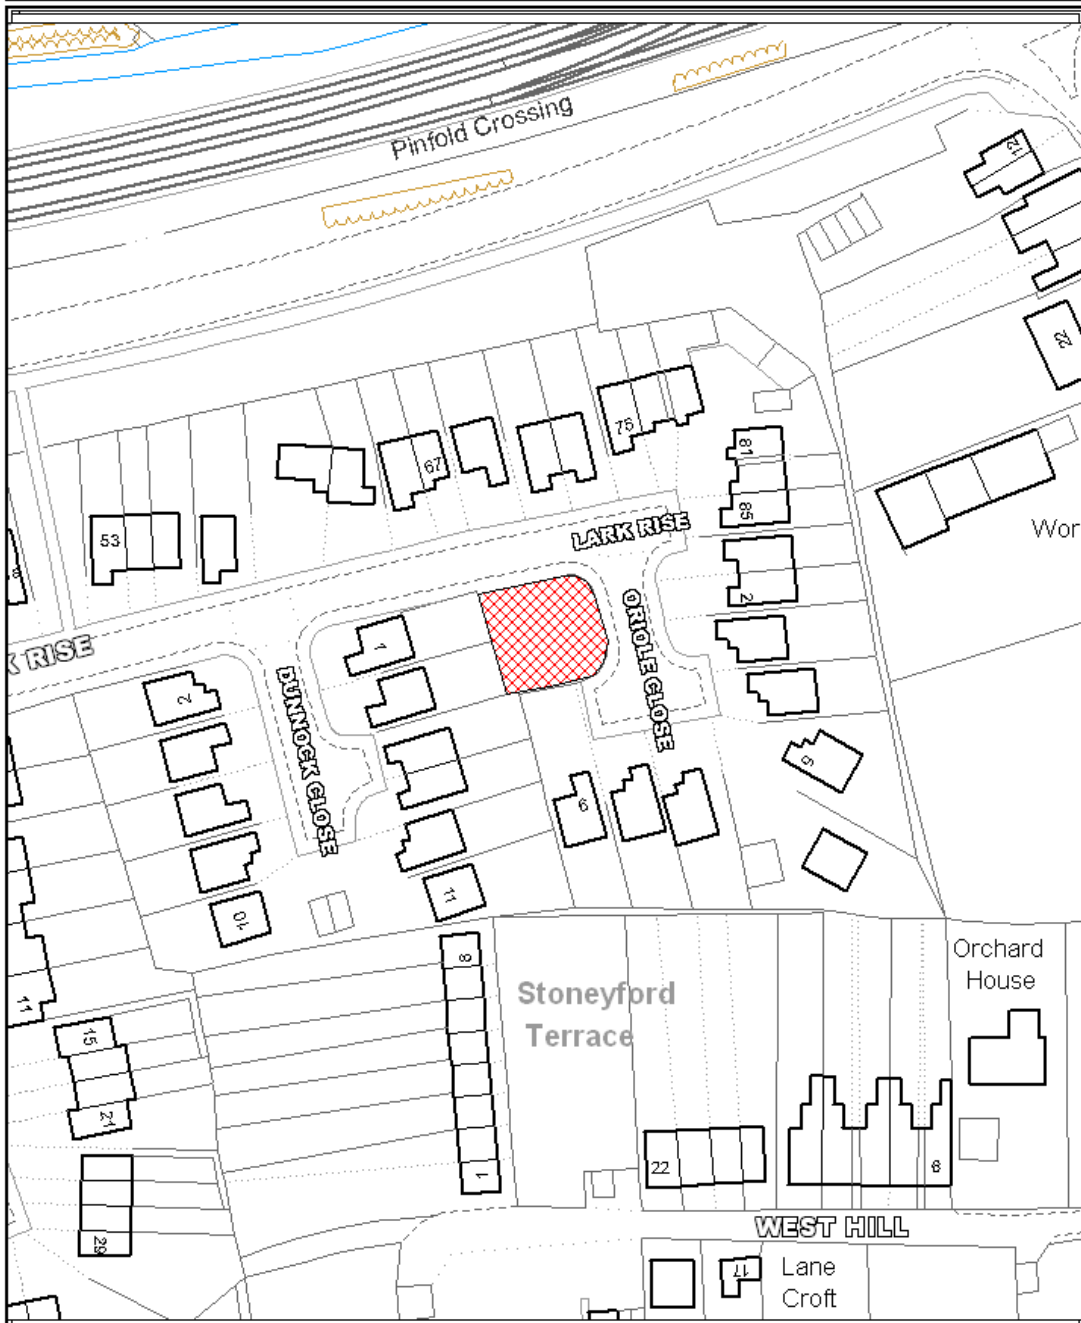

LARK RISE PLAY AREA

This map is reproduced from Ordnance Survey material with the permission of Ordnance Survey on behalf of the Controller of Her Majesty's Stationery Office, © Crown Copyright. Unauthorised reproduction infringes Crown copyright and may lead to prosecution or civil proceedings.
Licence No. 100010575 (2009)