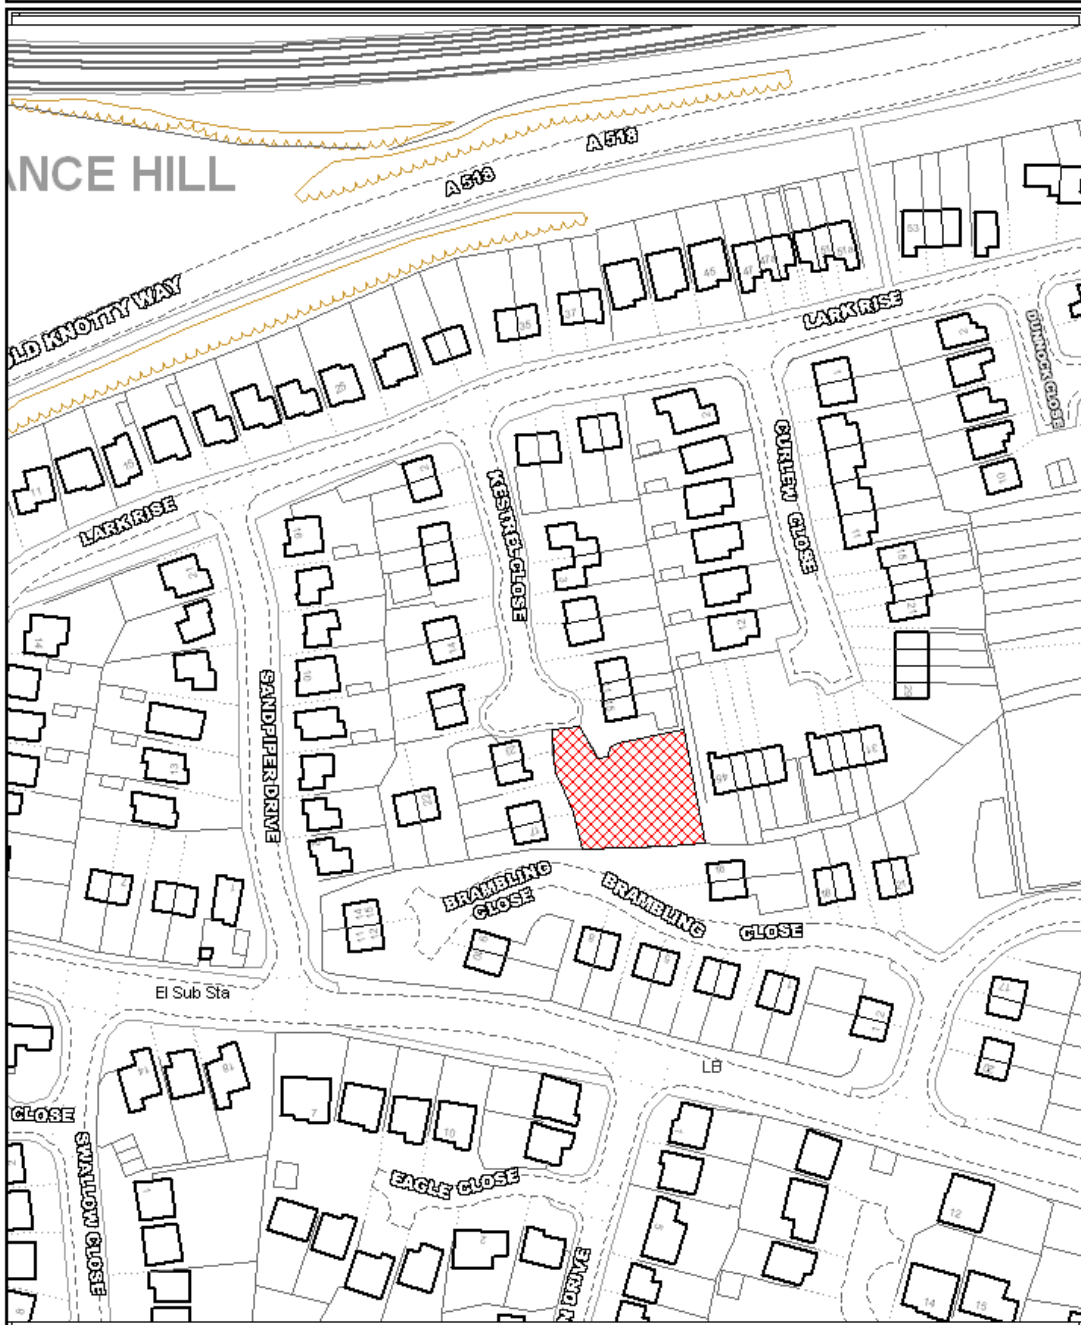

KESTREL CLOSE PLAY AREA

This map is reproduced from Ordnance Survey material with the permission of Ordnance Survey on behalf of the Controller of Her Majesty's Stationery Office, © Crown Copyright. Unauthorised reproduction infringes Crown copyright and may lead to prosecution or civil proceedings.
Licence No. 100010575 (2009)

No Window
Green Spaces
Mills Lane, off Derby Street No Window
Burton upon Trent
Staffordshire
DE14 2NS

Tel: 01283 508013
Fax: 01283 563408
trudi.joyce@eaststaffsbc.gov.uk
www.eaststaffsbc.gov.uk

Scale: xxxxxxx
Date: 1/11/09
Ref: xxxxxxx