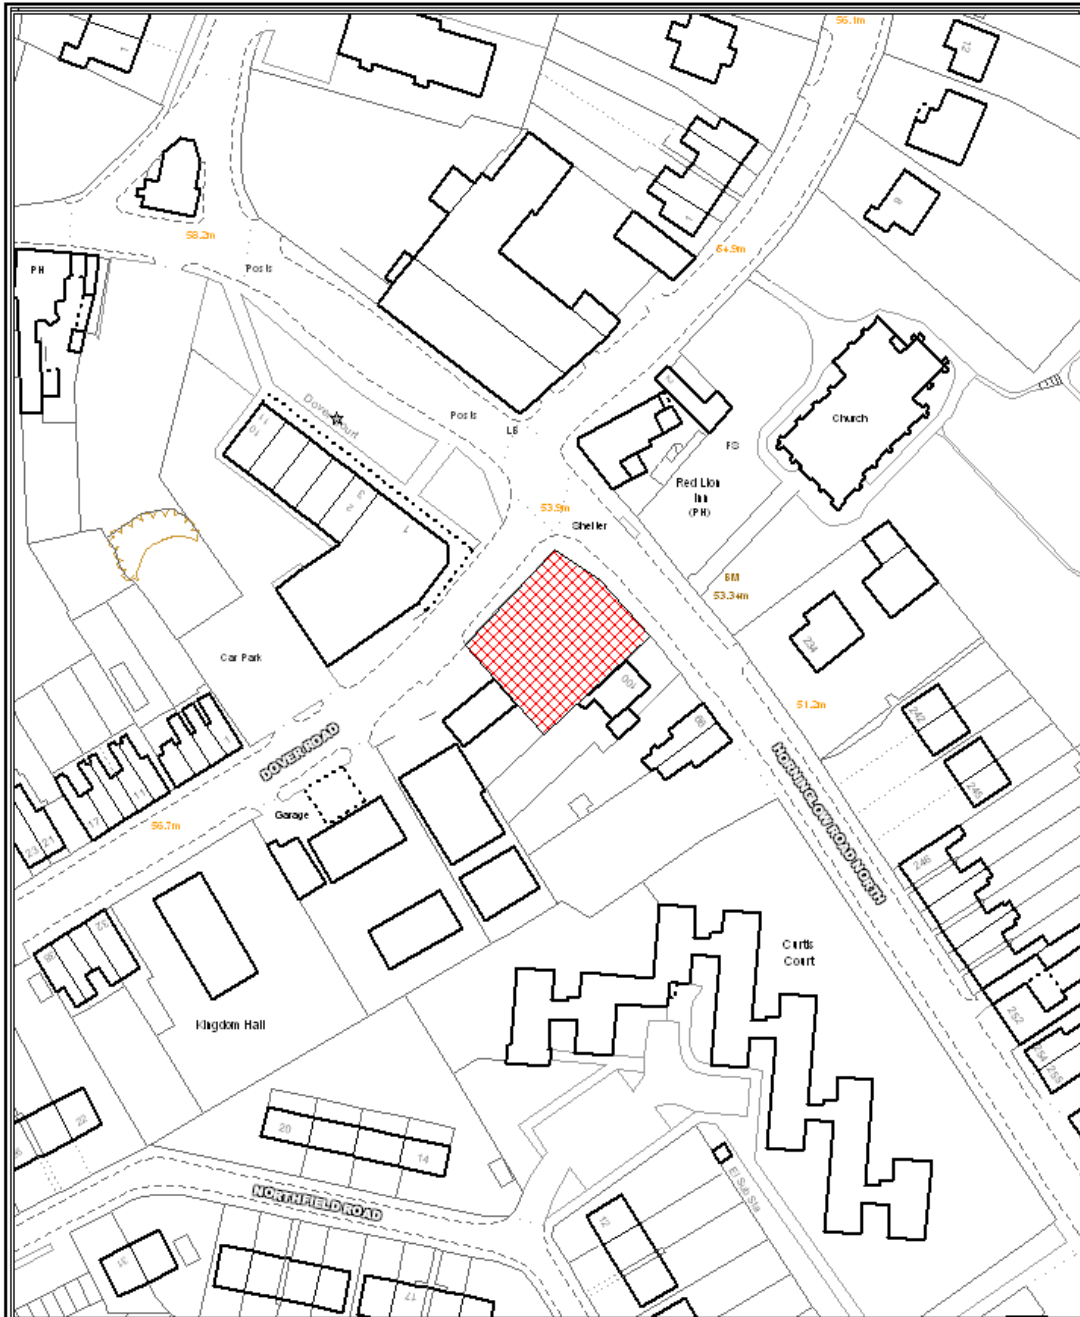

# HORNINGLOW GREEN

This map is reproduced from Ordnance Survey material with the permission of Ordnance Survey on behalf of the Controller of Her Majesty's Stationery Office, © Crown Copyright. Unauthorised reproduction infringes Crown copyright and may lead to prosecution or civil proceedings.  
Licence No. 100010575 (2009)