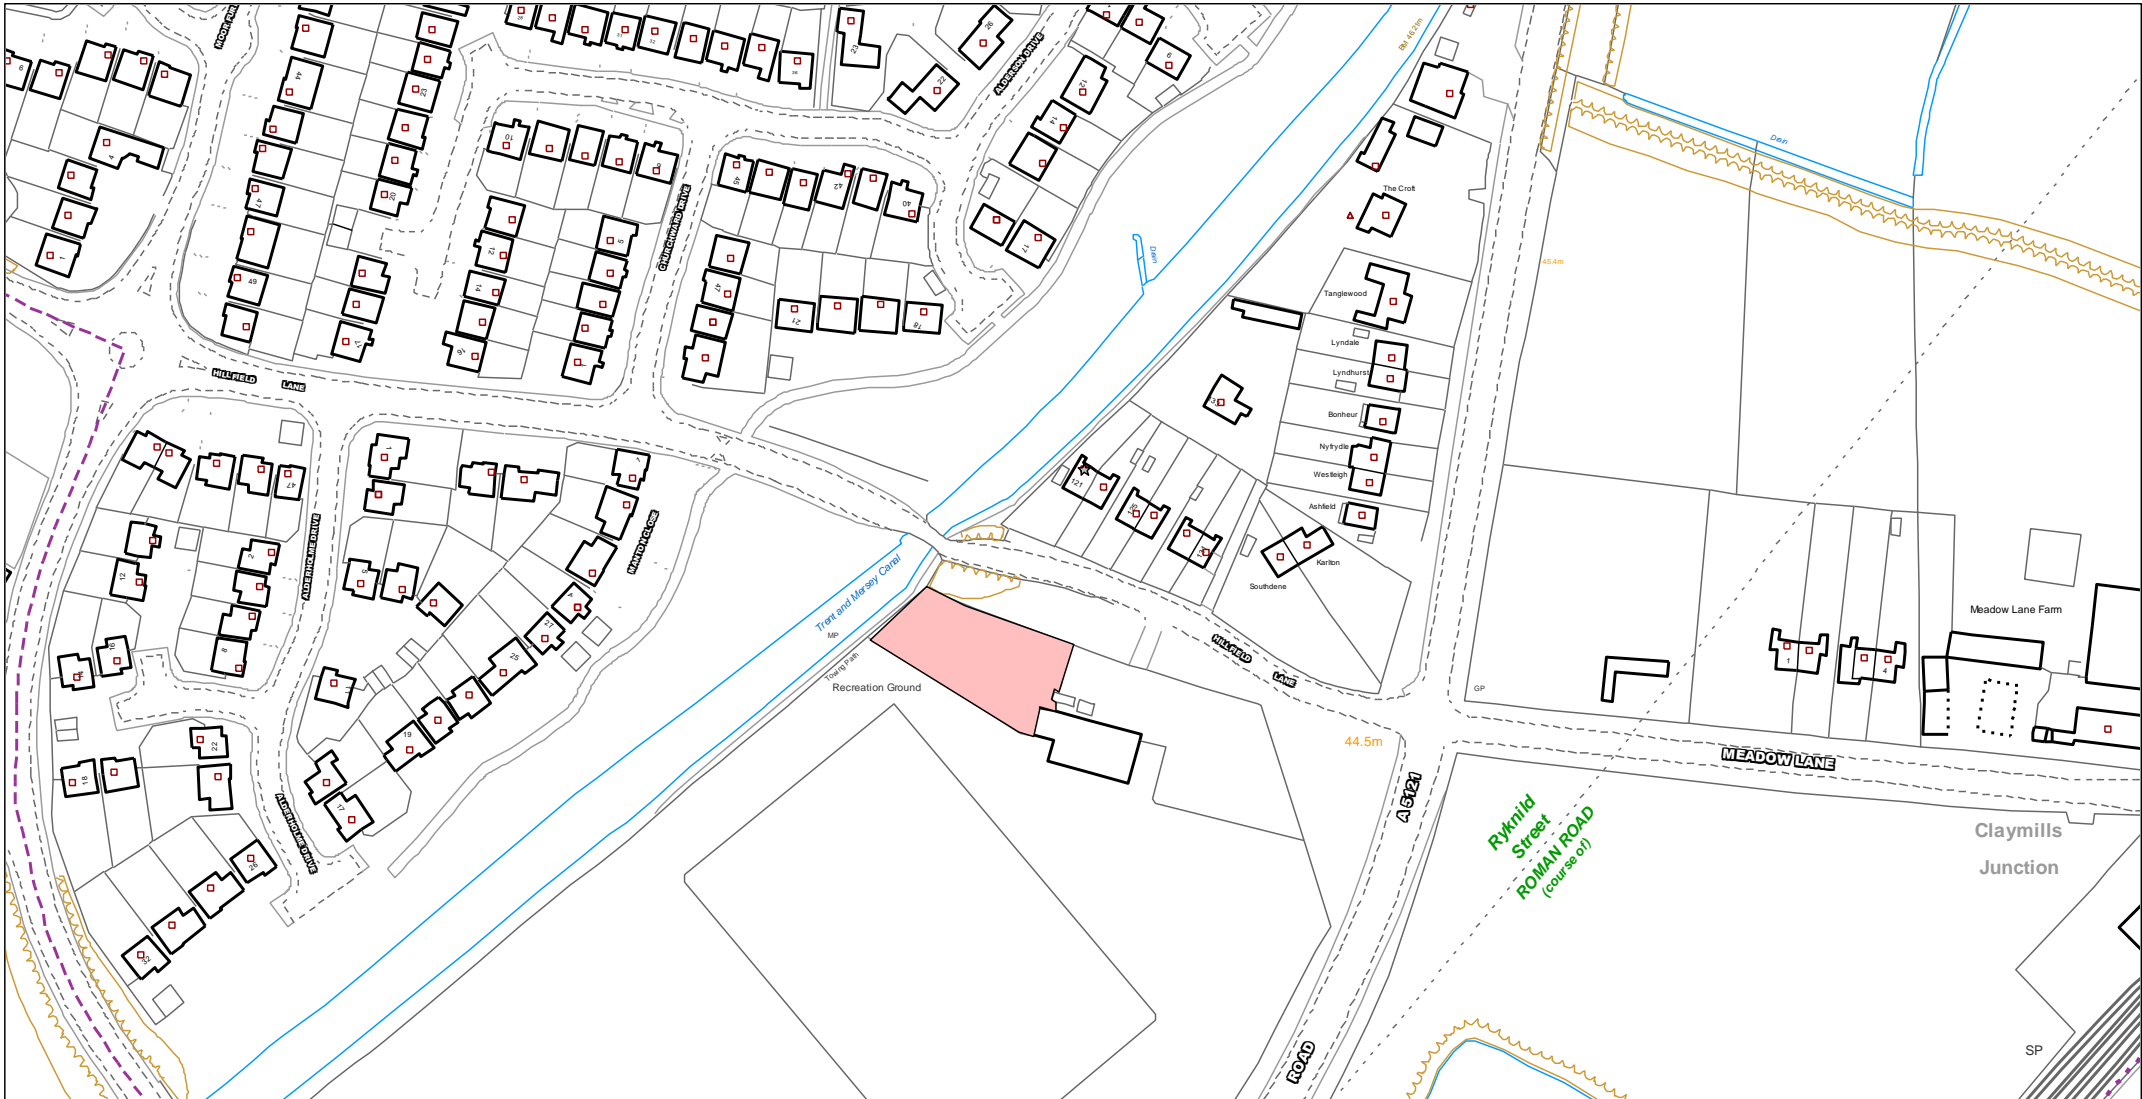

HILLFIELD LANE FENCED PLAY AREA

The Maltsters
Wetmore Road
Burton upon Trent
Staffordshire
DE14 1LS

Tel 01283 508000
Fax 01283 508388
www.eaststaffsbc.gov.uk

Not to Scale.

© Crown copyright and database rights [2012] Ordnance Survey [100010575]