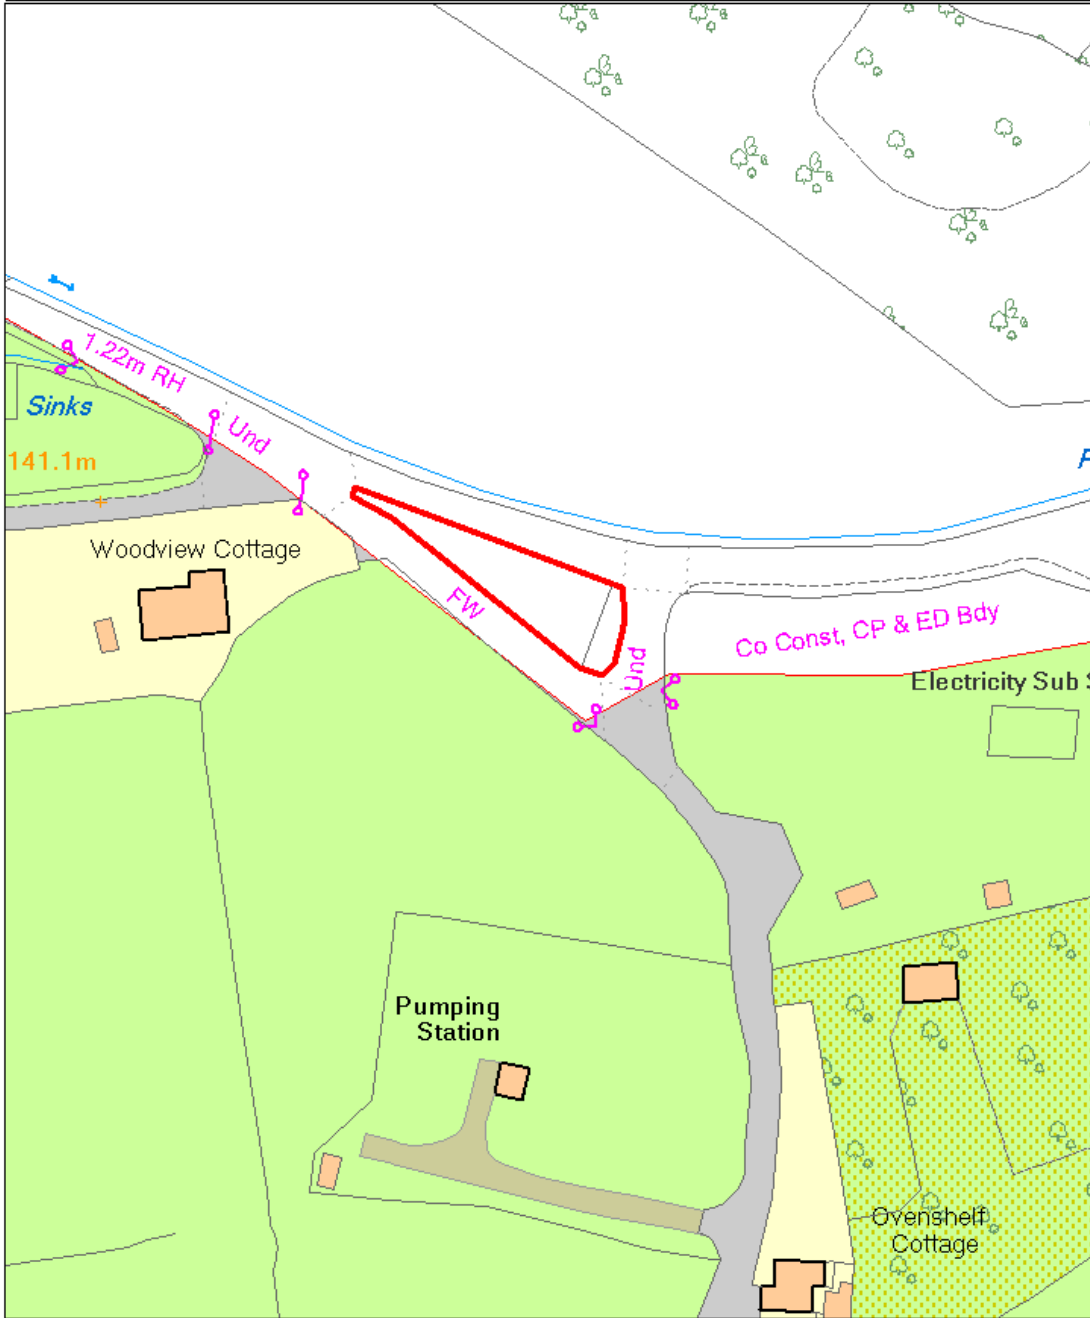

Great Gate Village Green

© Crown copyright and database rights [2016] Ordnance Survey [100010575]. You are permitted to use this data solely to enable you to respond to, or interact with, the organisation that provided you with the data. You are not permitted to copy, sub-licence, distribute or sell any of this data to third parties in any form.