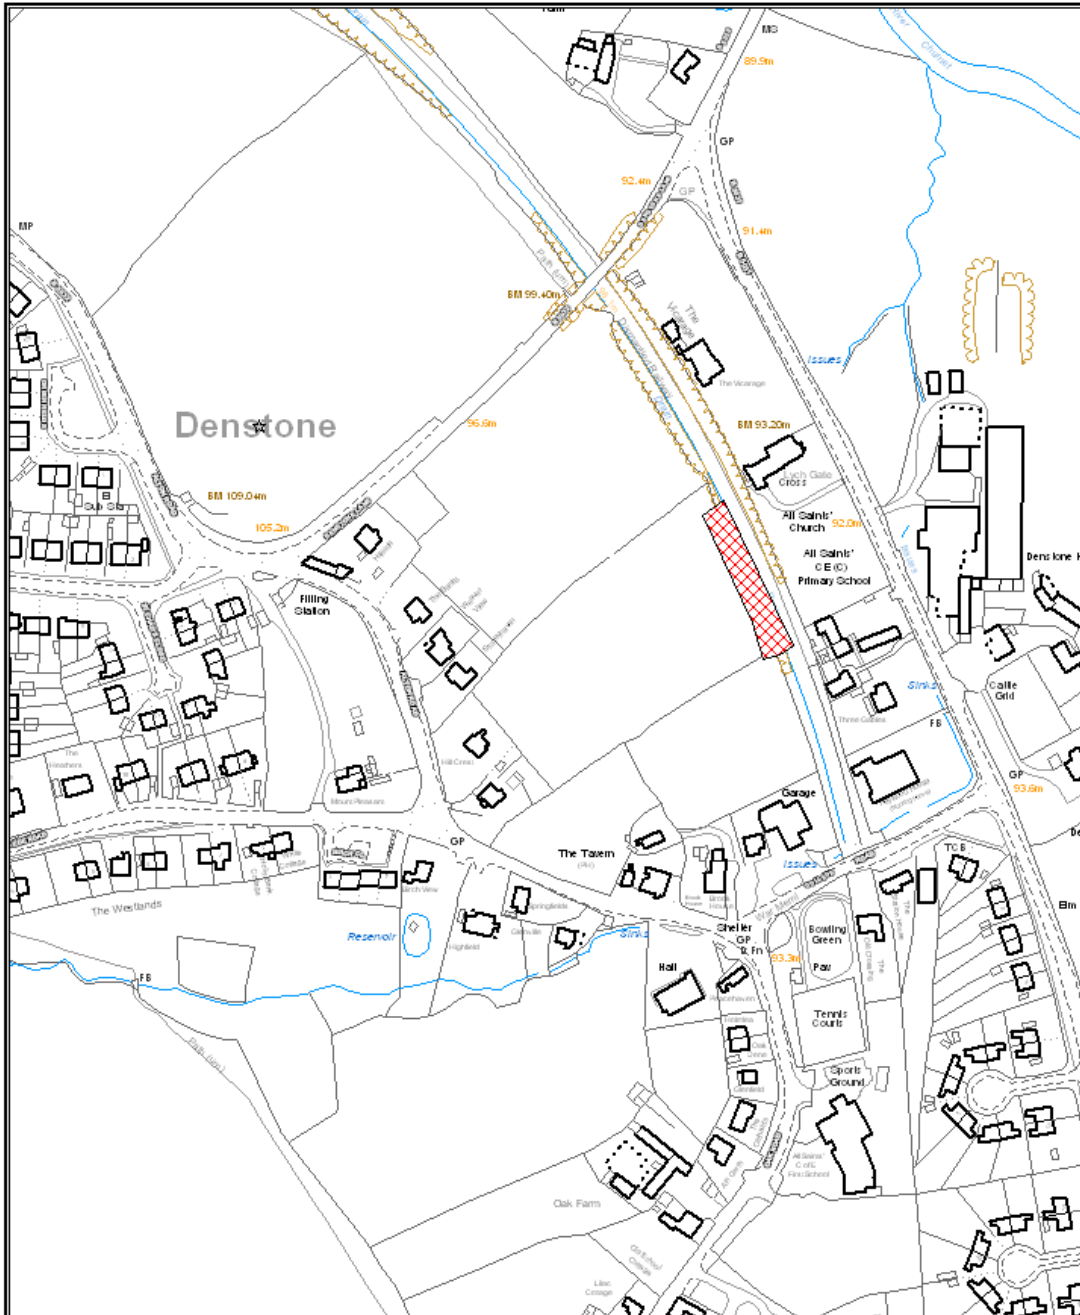

## Former railway line College Road -Teen recreation area

This map is reproduced from Ordnance Survey material with the permission of Ordnance Survey on behalf of the Controller of Her Majesty's Stationery Office, © Crown Copyright. Unauthorised reproduction infringes Crown copyright and may lead to prosecution or civil proceedings.  
Licence No. 100010575 (2009)

No Window  
Green Spaces  
Mills Lane, off Derby Street  
Burton upon Trent  
Staffordshire  
DE14 2NS

No Window  
Tel: 01283 508724  
margaret.woolley@eaststaffsbc.gov.uk  
www.eaststaffsbc.gov.uk

Scale: xxxxxxx  
Date: xxxxxxx  
Ref: xxxxxxx