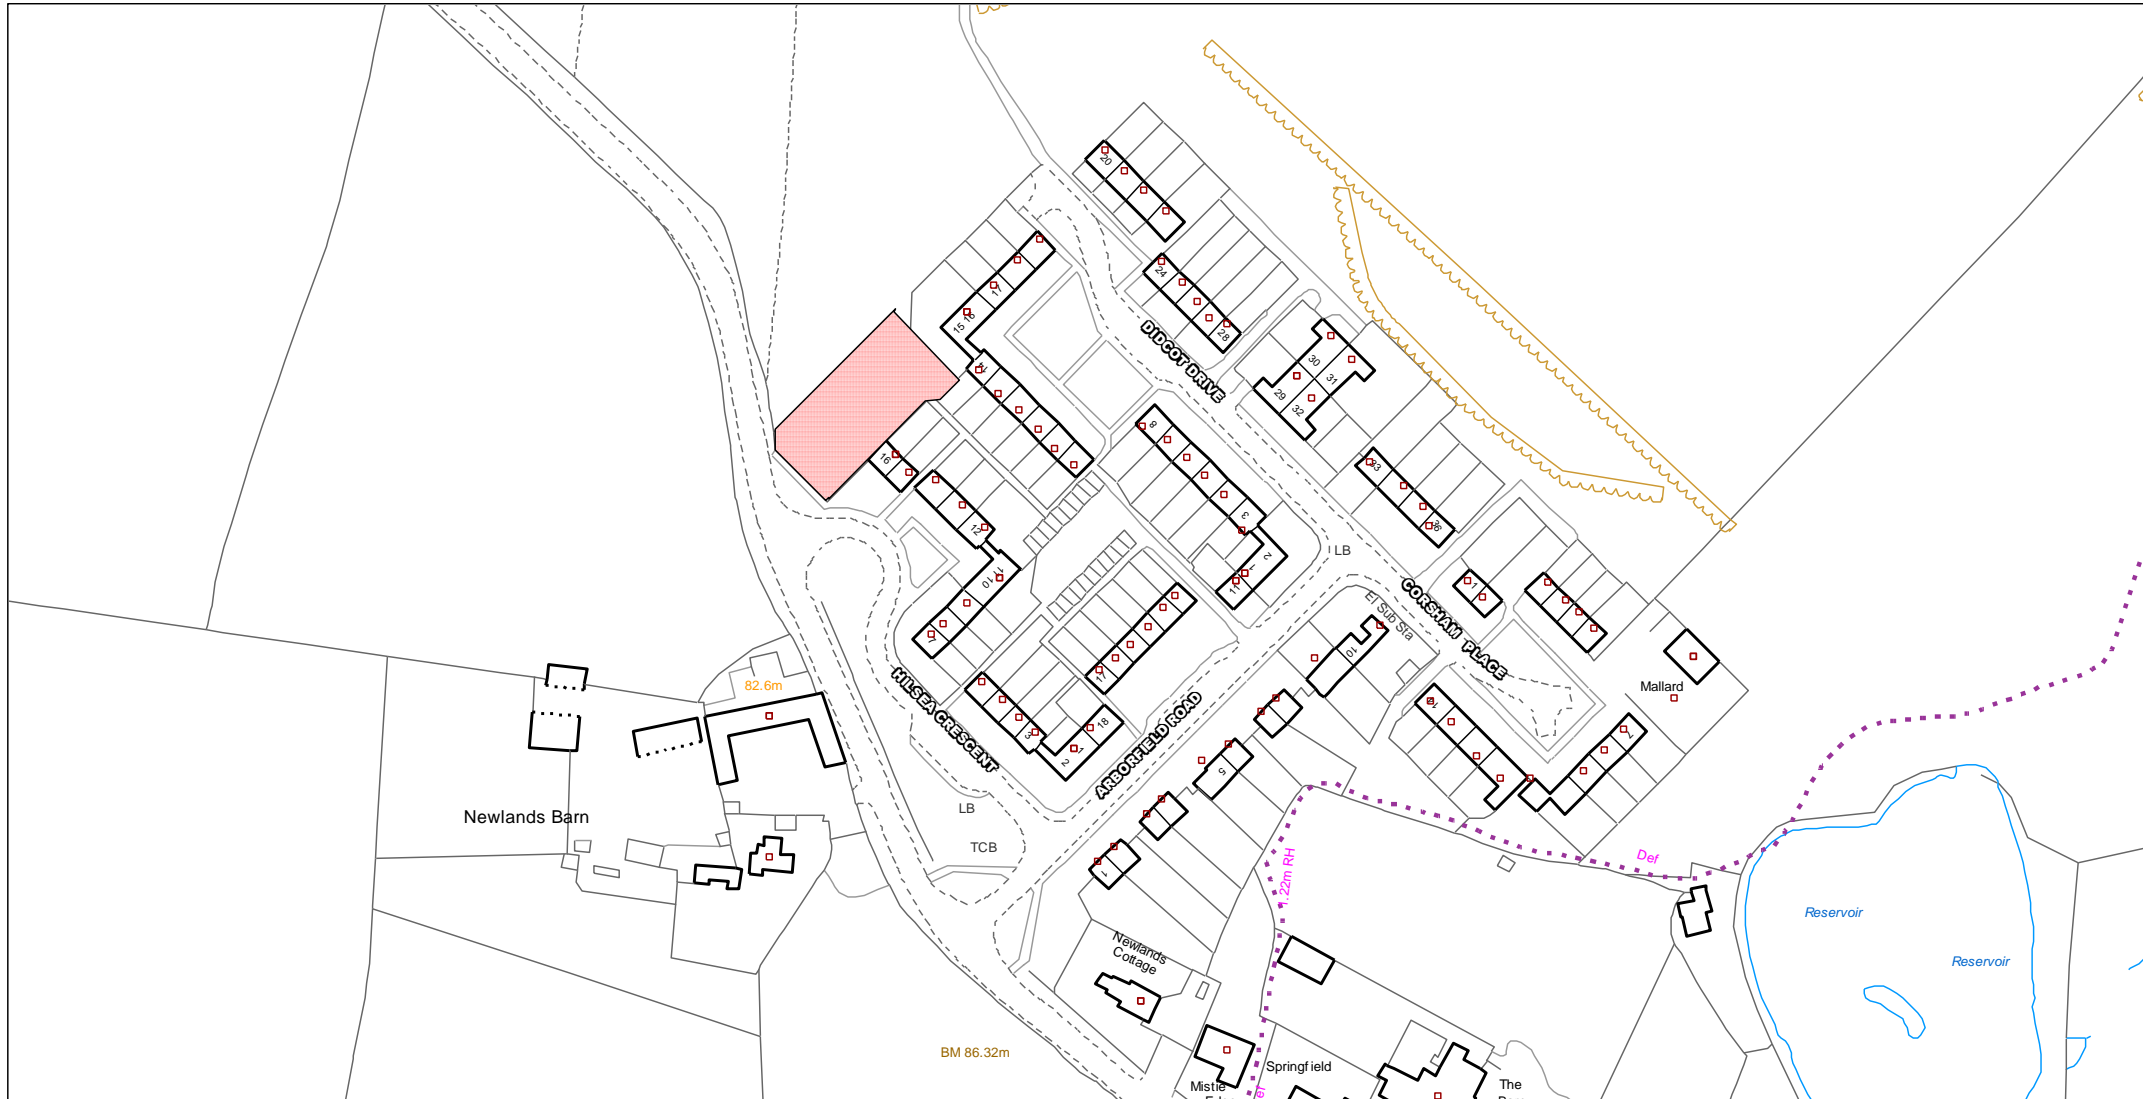

# DAVID SHARE MEMORIAL PLAY AREA

The Maltsters  
Wetmore Road  
Burton upon Trent  
Staffordshire  
DE14 1LS

Tel 01283 508000  
Fax 01283 508388  
[www.eaststaffsbc.gov.uk](http://www.eaststaffsbc.gov.uk)

Not to Scale.

© Crown copyright and database rights [2012] Ordnance Survey [100010575]