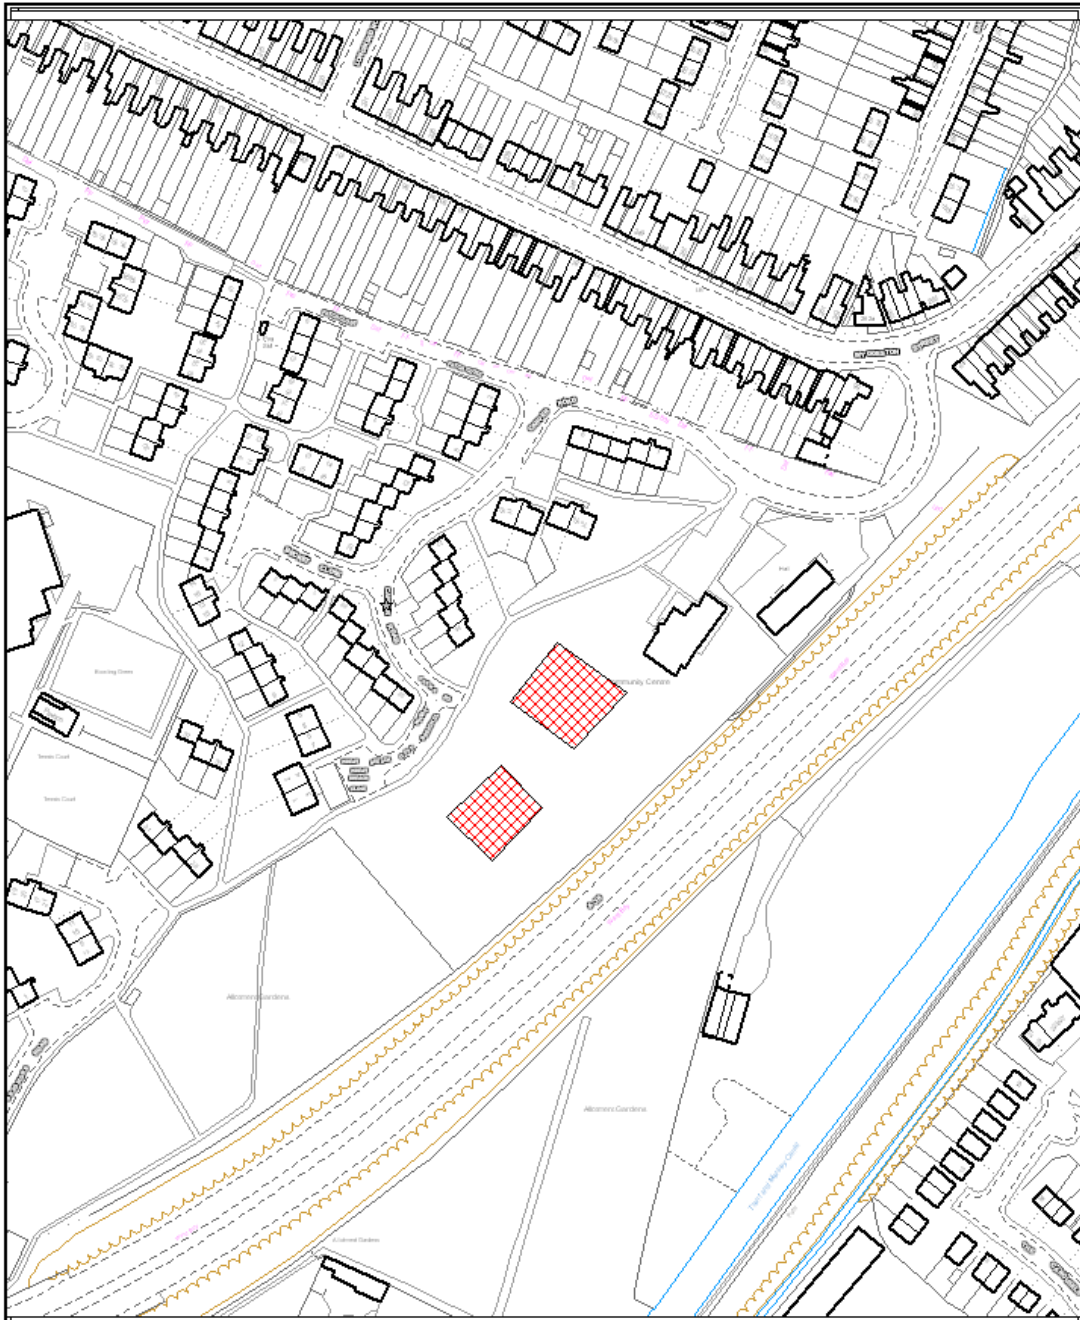

CARVER ROAD COMMUNITY PLAY AREA

This map is reproduced from Ordnance Survey material with the permission of Ordnance Survey on behalf of the Controller of Her Majesty's Stationery Office, © Crown Copyright. Unauthorised reproduction infringes Crown copyright and may lead to prosecution or civil proceedings.
Licence No. 100010575 (2009)

No Window

Green Spaces
Mills Lane, off Derby Street No Window
Burton upon Trent
Staffordshire
DE14 2NS

Tel: 01283 508013
Fax: 01283 563408
trudi.joyce@eaststaffsbc.gov.uk
www.eaststaffsbc.gov.uk

Scale: xxxxxxx