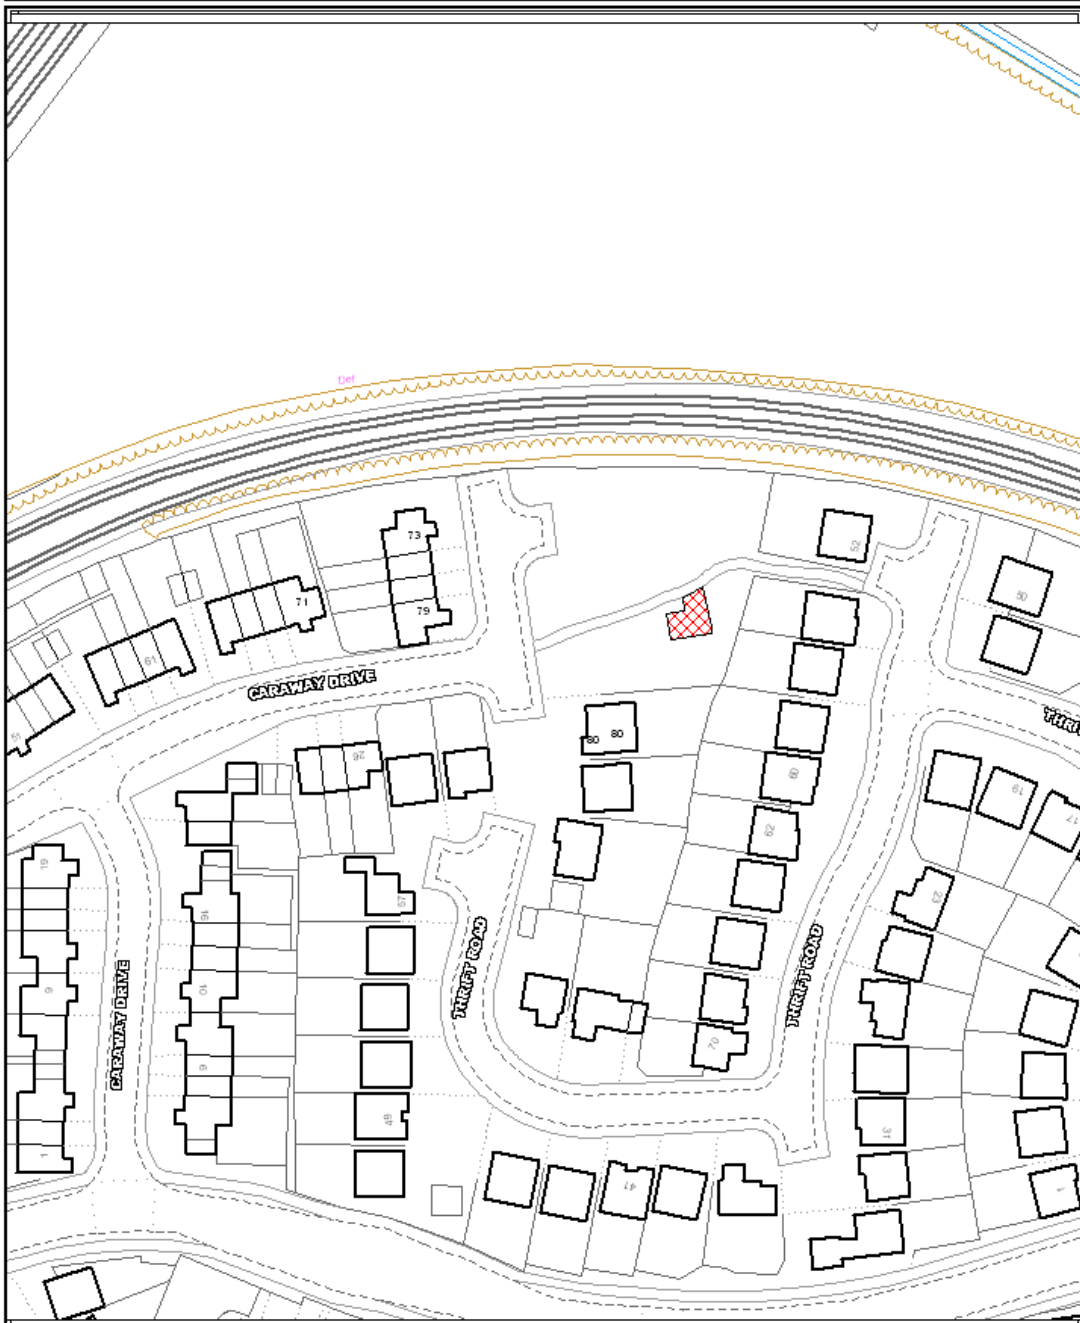

CARAWAY DRIVE PLAY AREA

This map is reproduced from Ordnance Survey material with the permission of Ordnance Survey on behalf of the Controller of Her Majesty's Stationery Office, © Crown Copyright. Unauthorised reproduction infringes Crown copyright and may lead to prosecution or civil proceedings.
Licence No. 100010575 (2009)