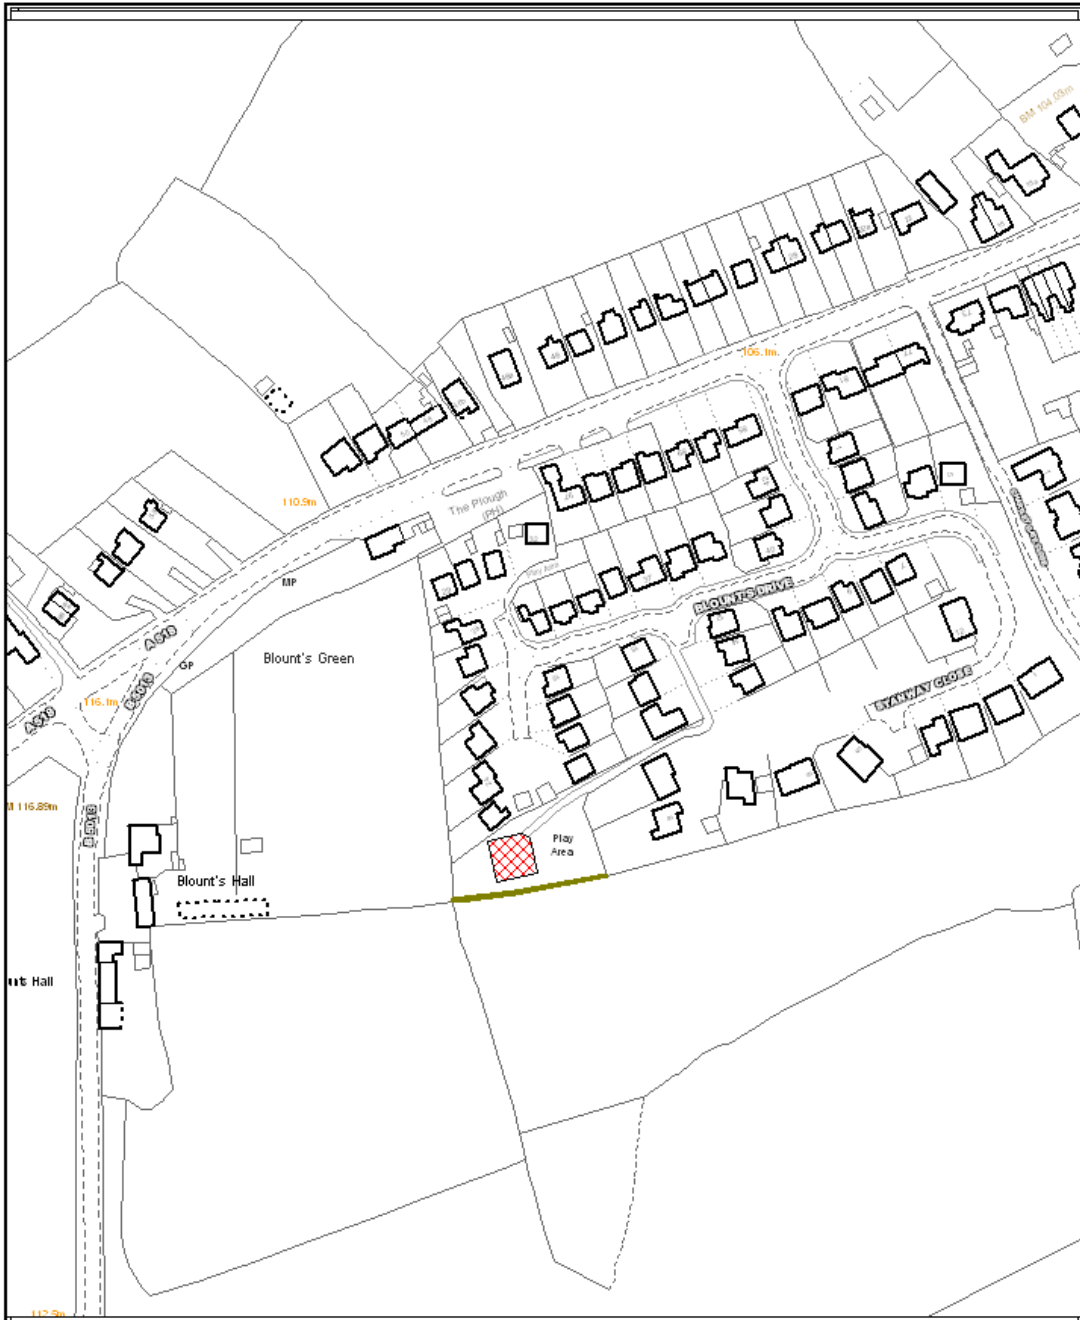

BLOUNTS DRIVE 2 (SENIOR) PLAY AREA

This map is reproduced from Ordnance Survey material with the permission of Ordnance Survey on behalf of the Controller of Her Majesty's Stationery Office, © Crown Copyright. Unauthorised reproduction infringes Crown copyright and may lead to prosecution or civil proceedings.
Licence No. 100010575 (2009)