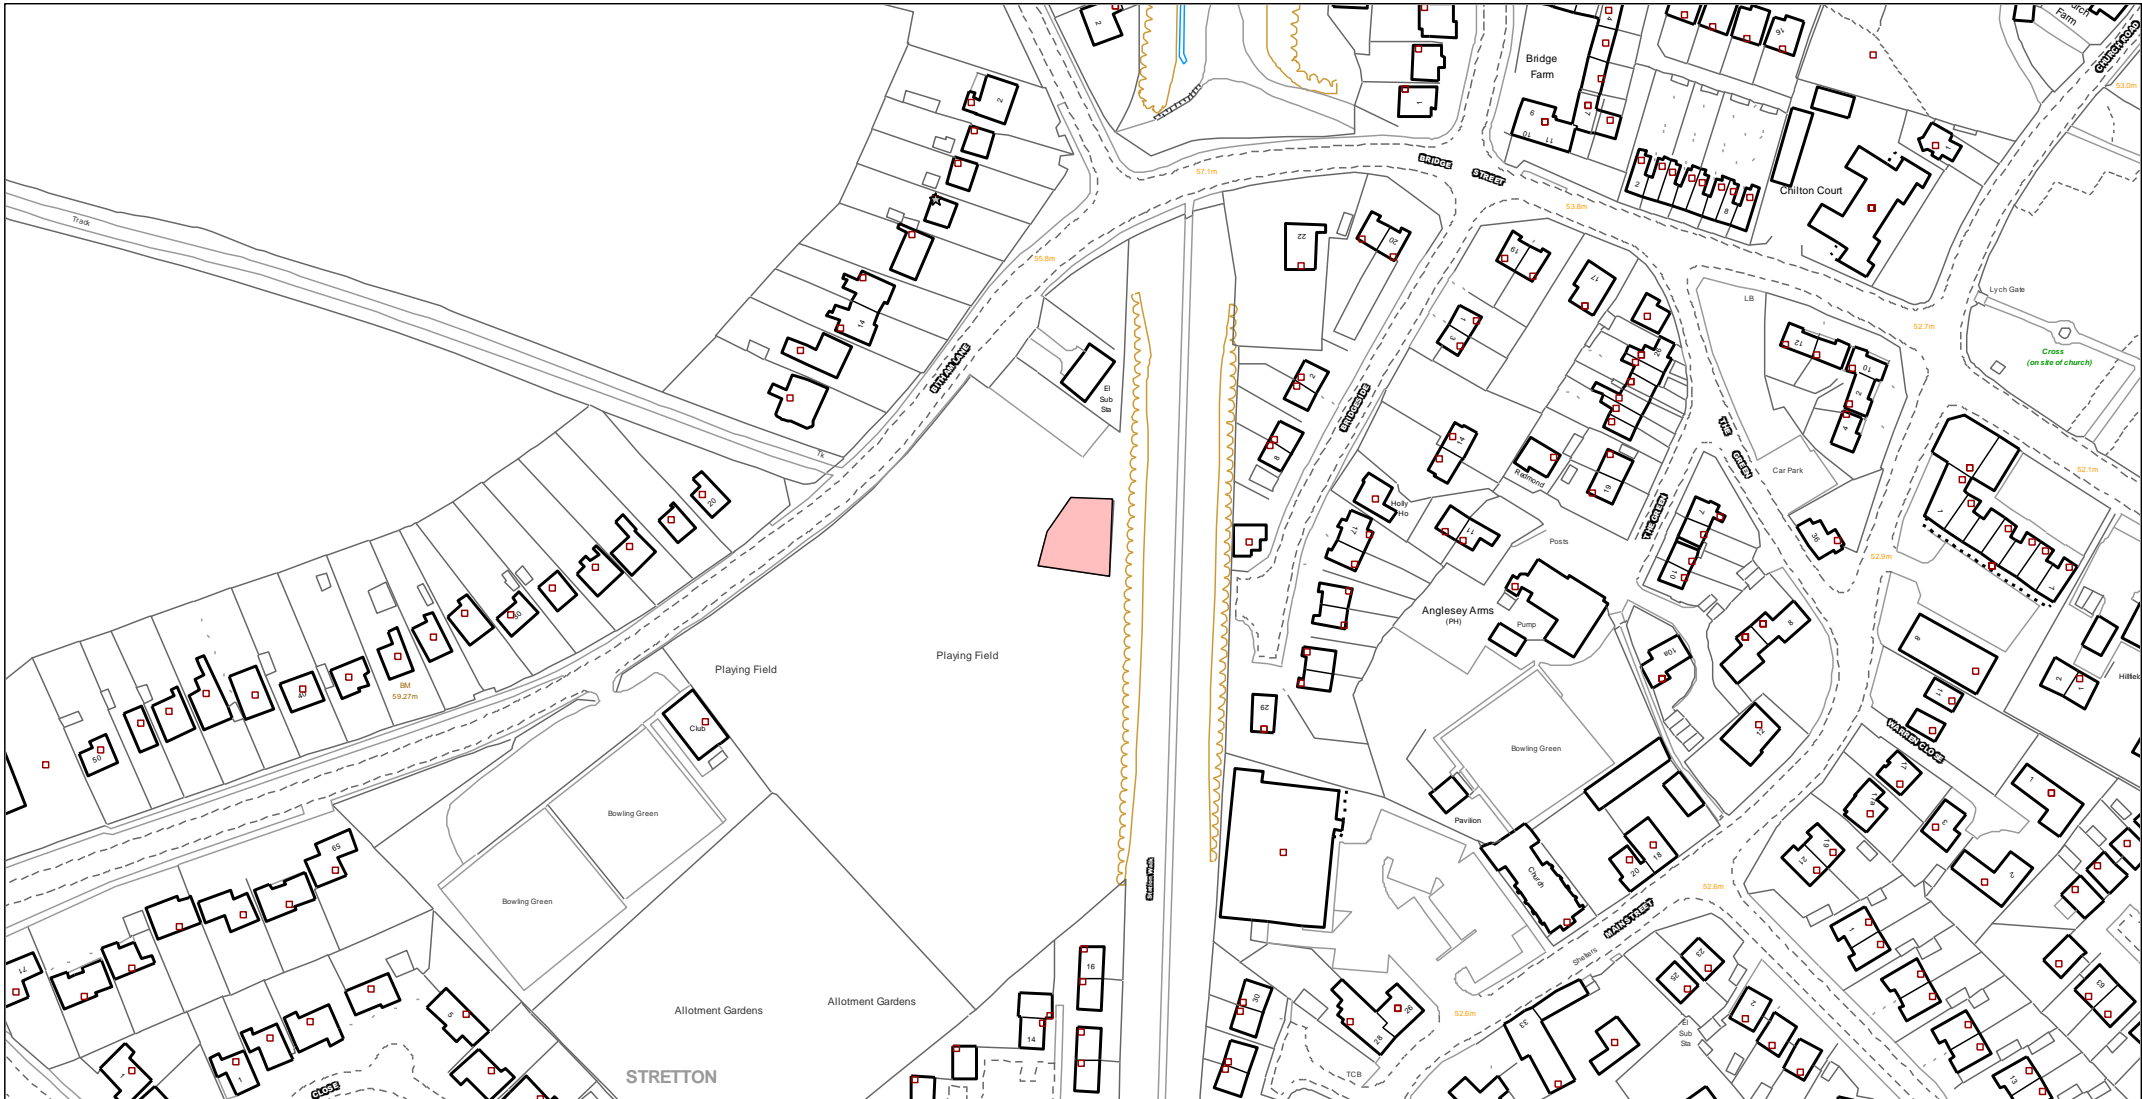

BITHAM LANE COMMUNITY PARK FENCED PLAY AREA

The Maltsters
Wetmore Road
Burton upon Trent
Staffordshire
DE14 1LS

Tel 01283 508000
Fax 01283 508388
www.eaststaffsbc.gov.uk

Not to Scale.

© Crown copyright and database rights [2012] Ordnance Survey [100010575]