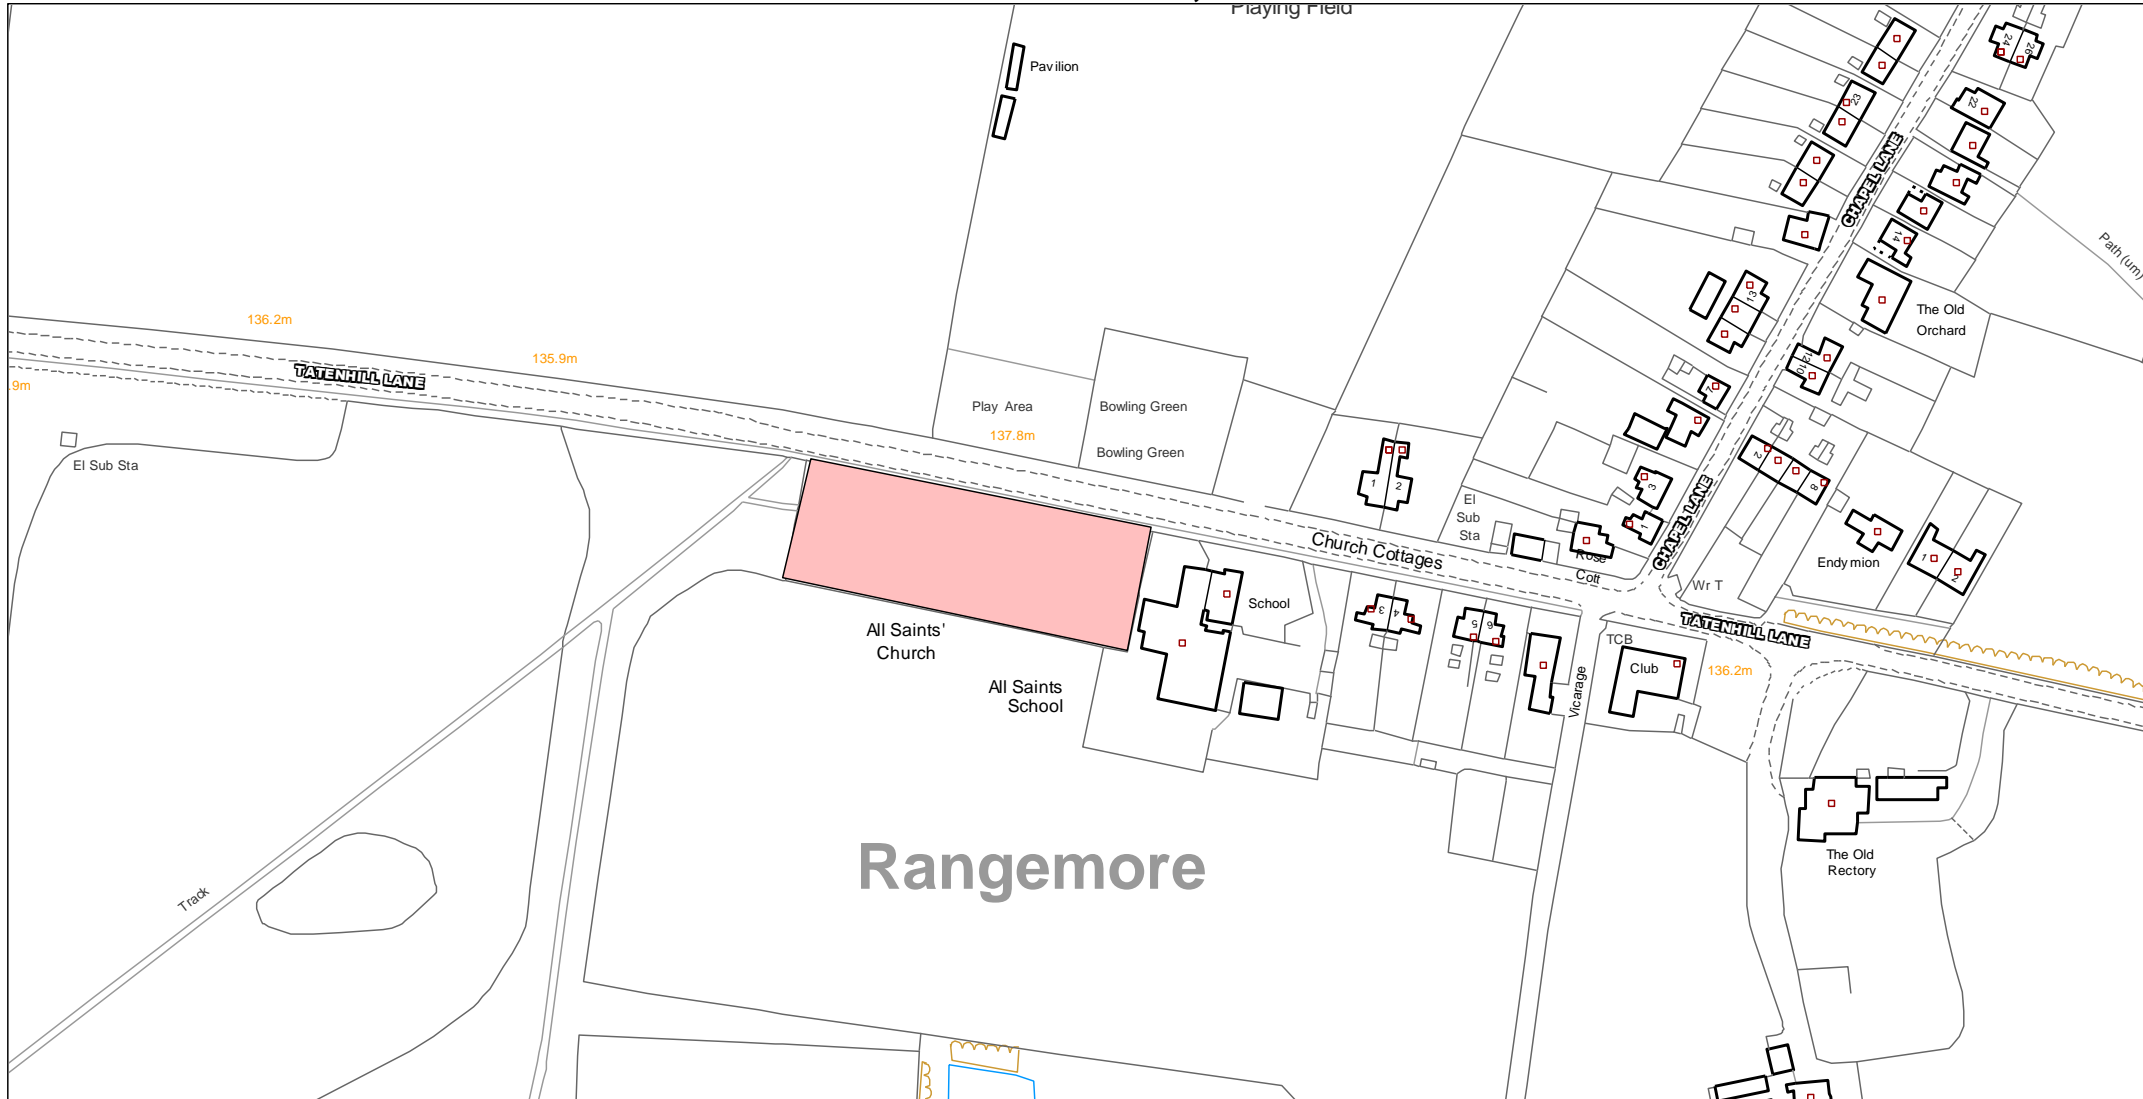

ALL SAINTS CHURCH YARD, RANGEMORE

The Maltsters
Wetmore Road
Burton upon Trent
Staffordshire
DE14 1LS

Tel 01283 508000
Fax 01283 508388
www.eaststaffsbc.gov.uk

Not to Scale.