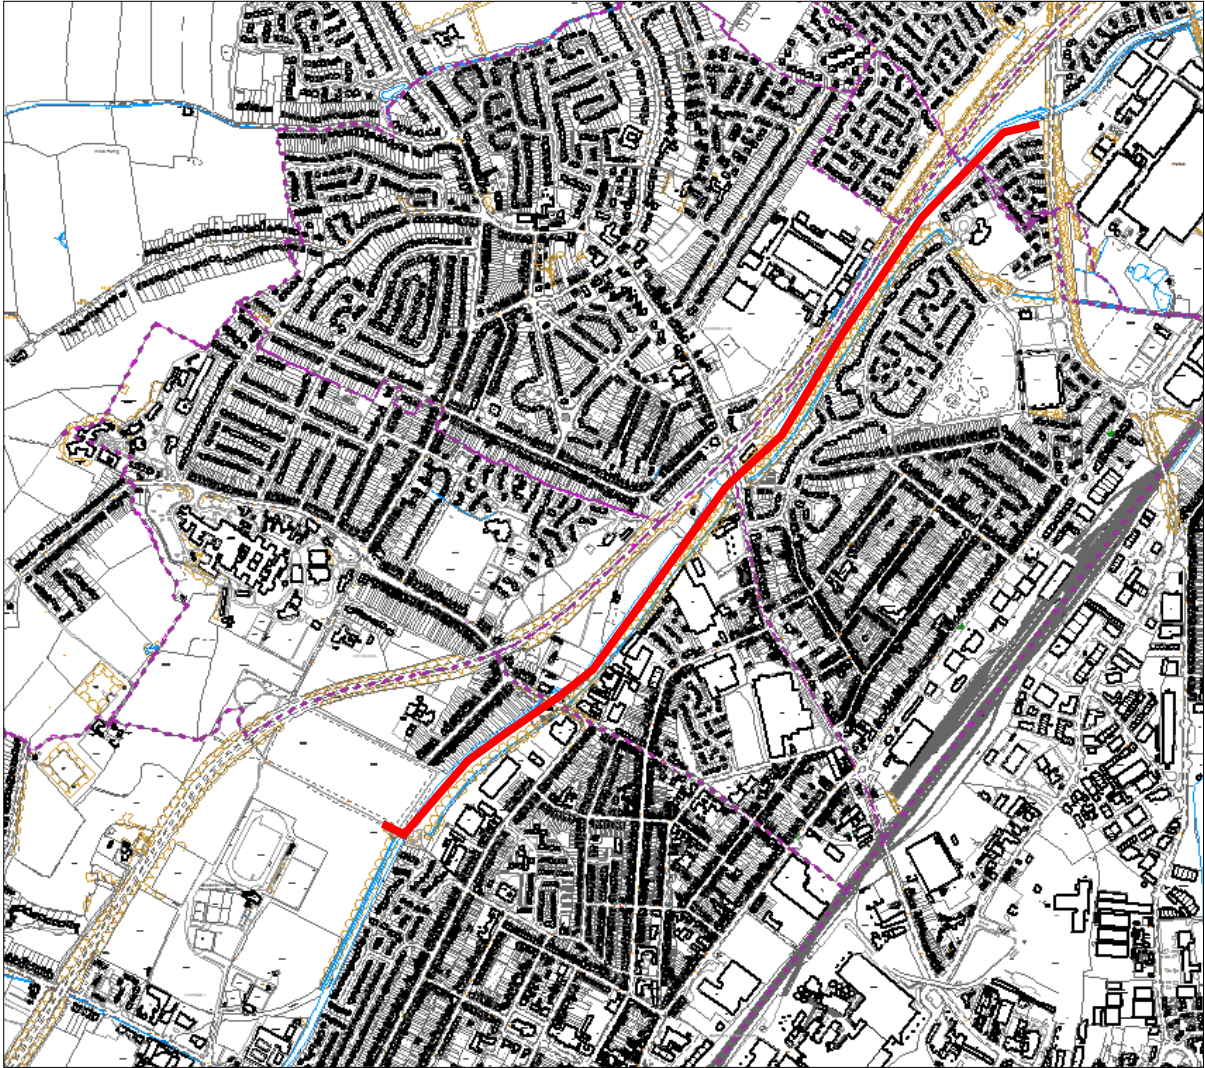

Anti-social Behaviour, Crime and Policing Act 2014  
Public Space Protection Order (Horninglow Basin)

Horninglow Basin - Princess Way, Stretton to Shobnall Leisure complex footbridge via the canal.