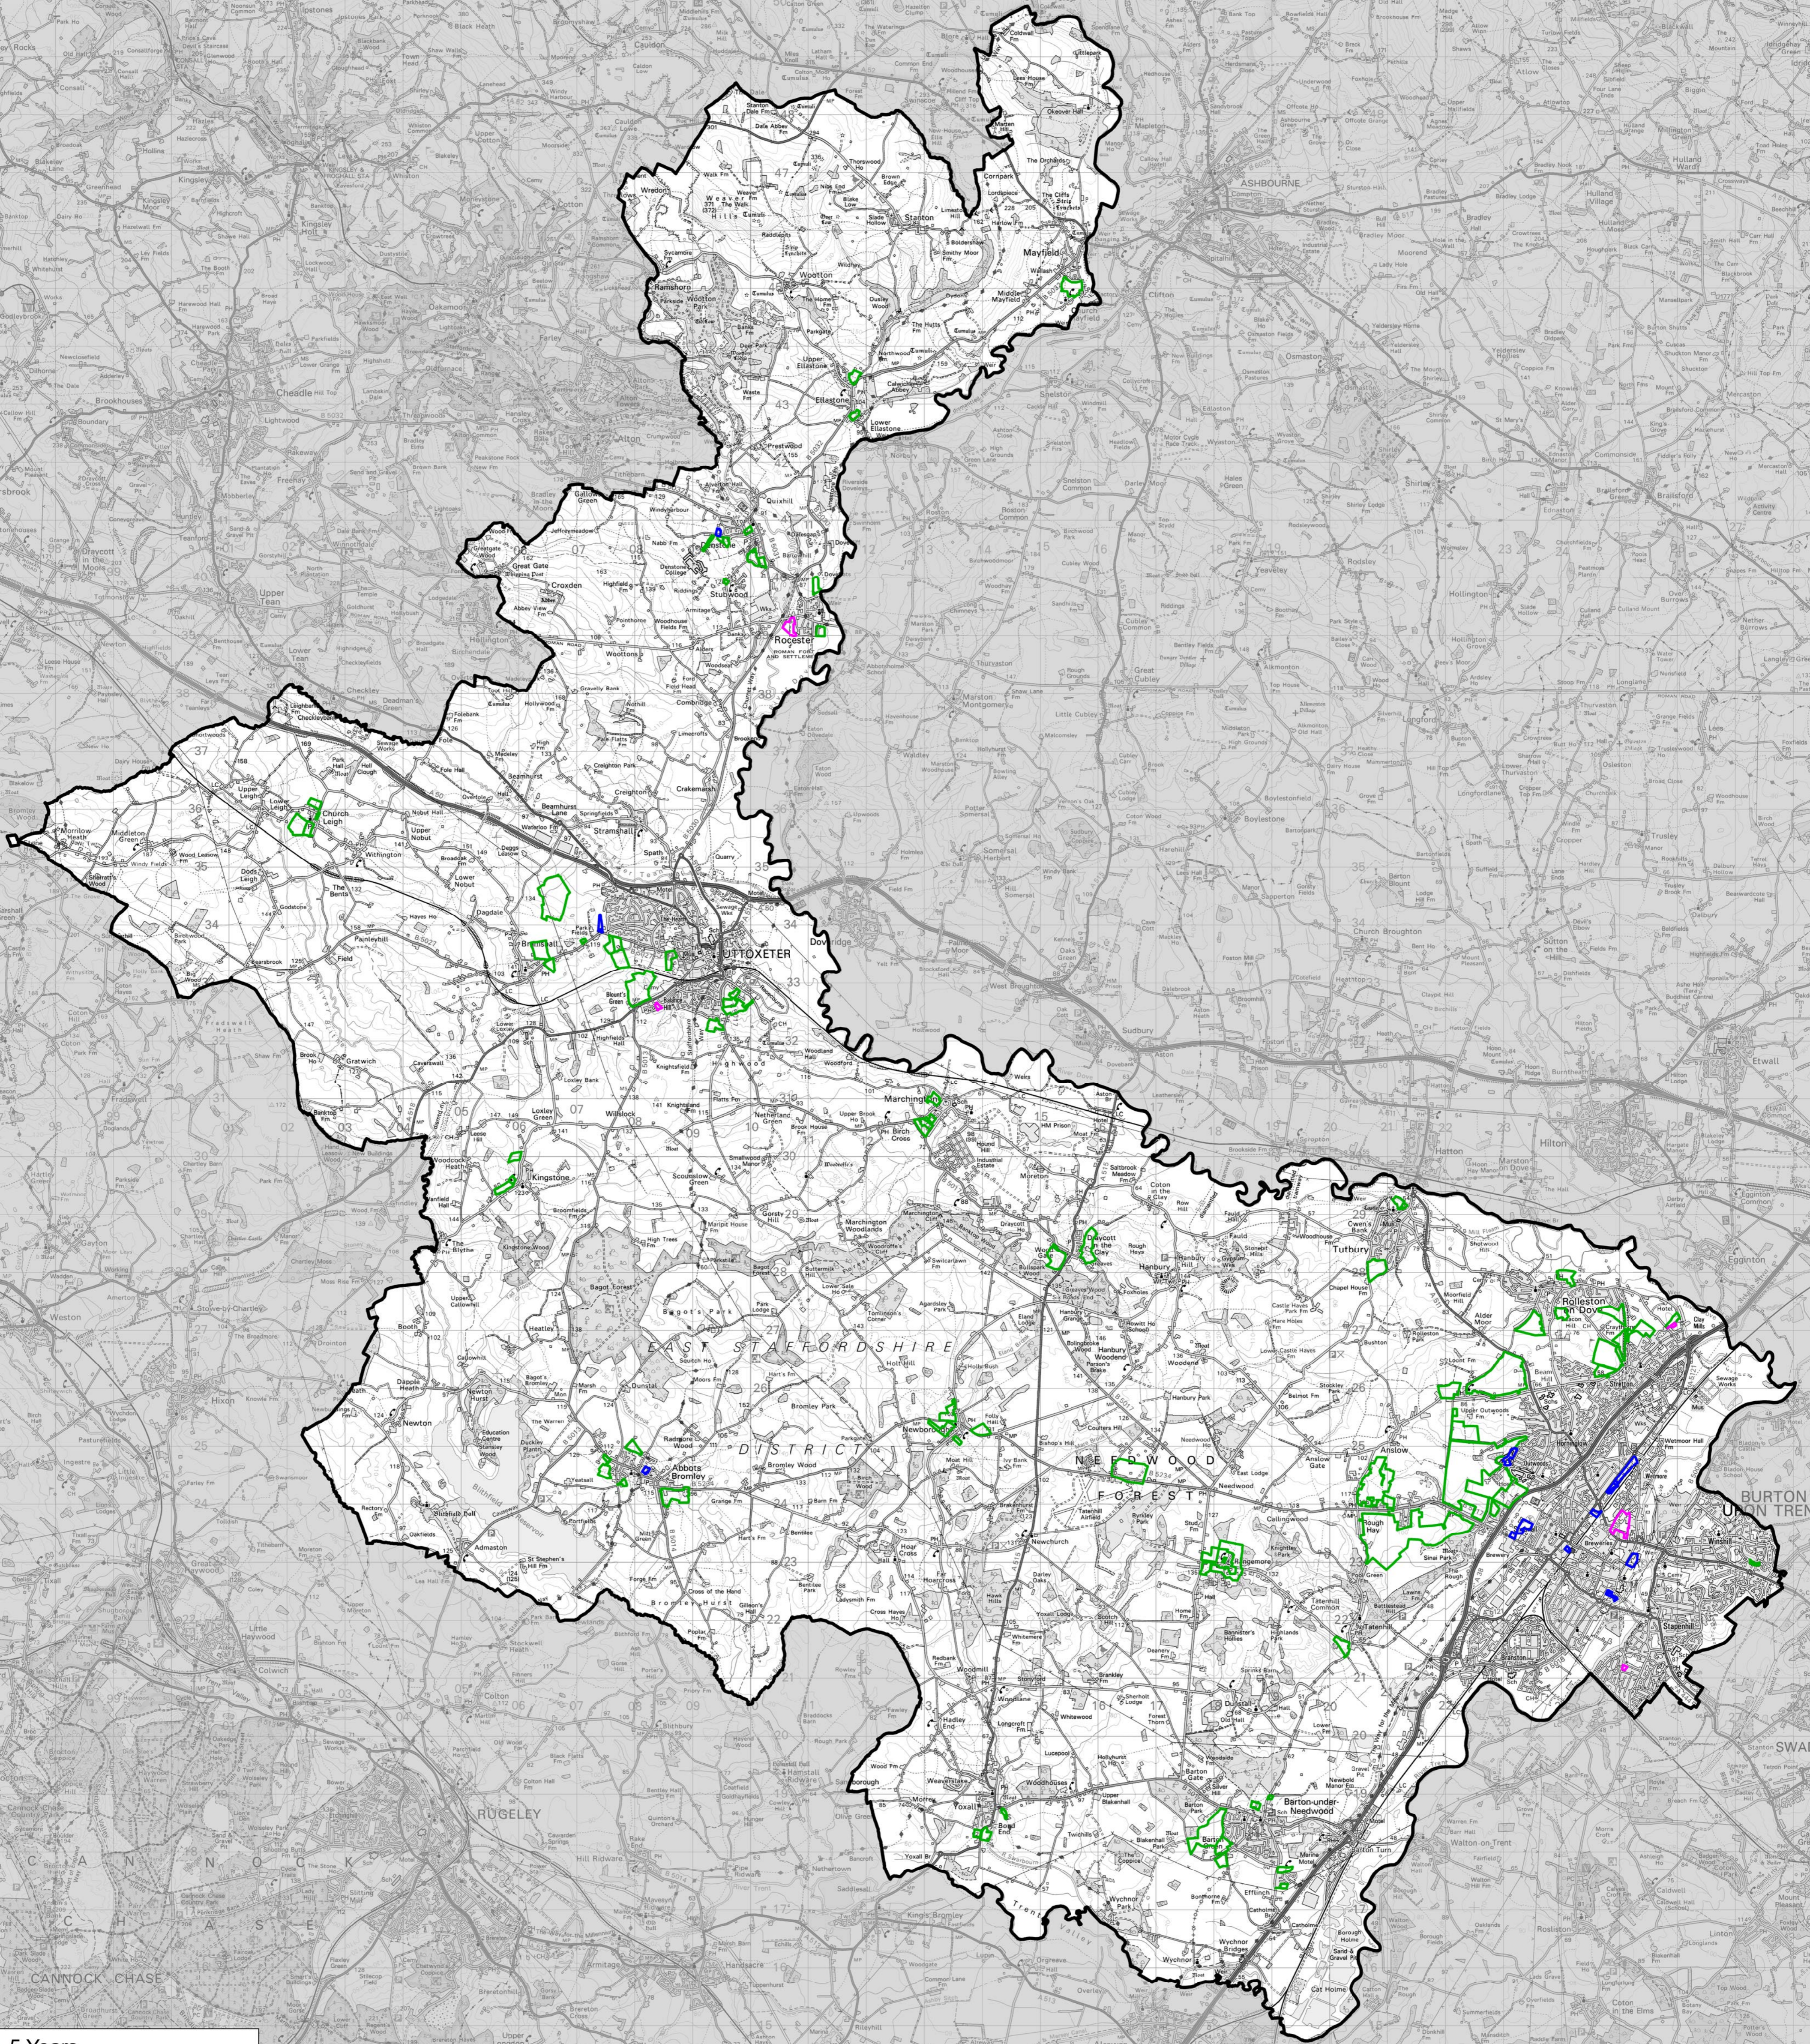

# East Staffordshire SHLAA Trajectory Sites - 2017

© Crown copyright and database rights [2016] Ordnance Survey [100010575].  
You are permitted to use this data solely to enable you to respond to, or interact with, the organisation that provided you with the data.  
You are not permitted to copy, sub-licence, distribute or sell any of this data to third parties in any form.