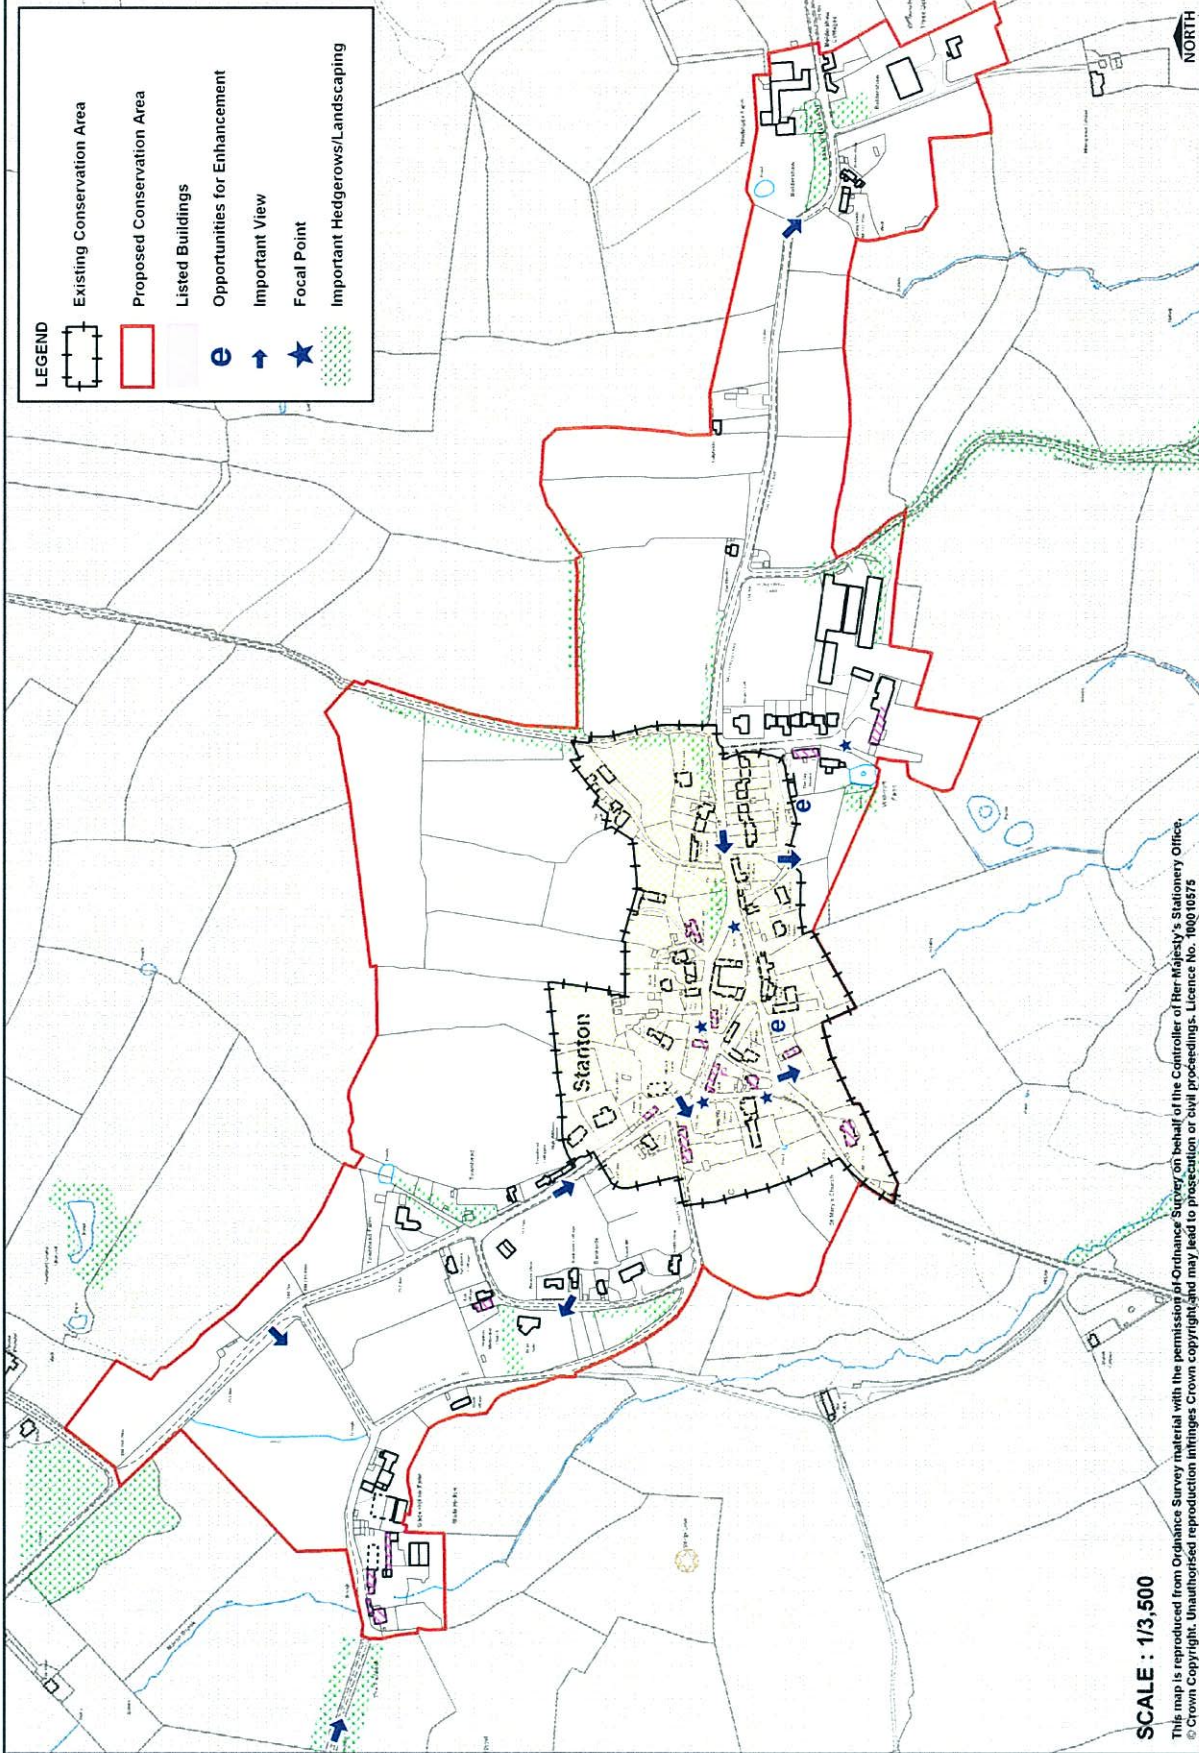

STANTON CONSERVATION AREA

LEGEND

- Existing Conservation Area
- Proposed Conservation Area
- Listed Buildings
- Opportunities for Enhancement
- Important View
- Focal Point
- Important Hedgerows/Landscaping

SCALE : 1/3,500